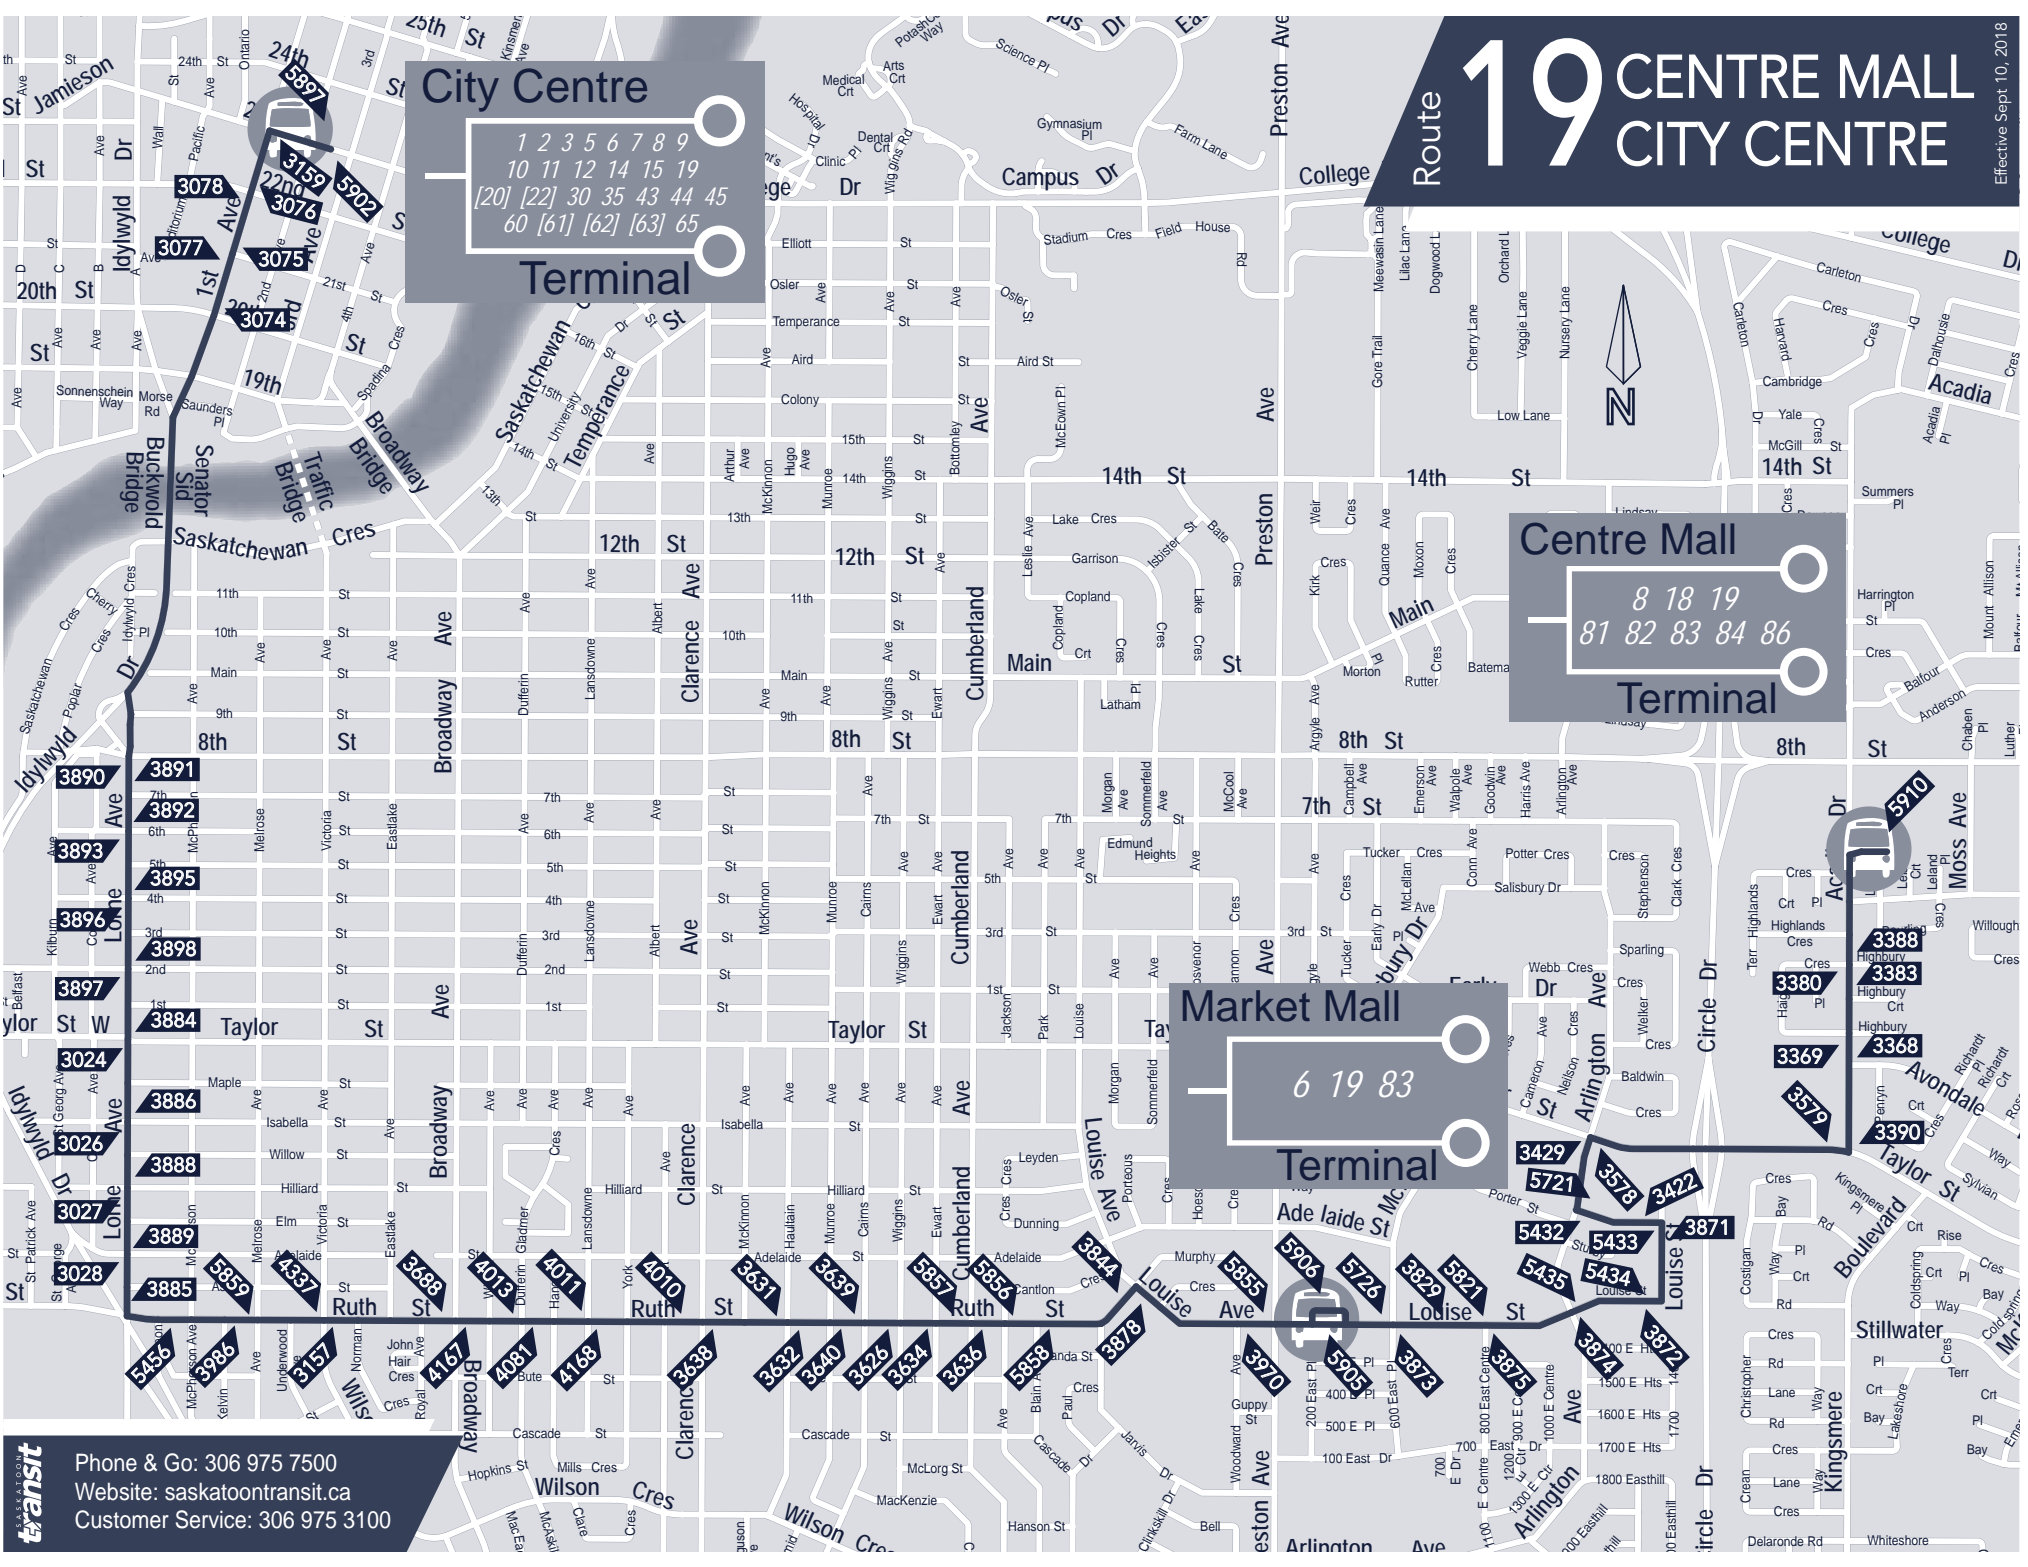

Route 19 CENTRE MALL CITY CENTRE

City Centre

1	2	3	5	6	7	8	9
10	11	12	14	15	19		
[20]	[22]	30	35	43	44	45	
60	[61]	[62]	[63]	65			

Terminal

Centre Mall

8	18	19		
81	82	83	84	86

Terminal

Market Mall

6	19	83		

Terminal

transit Phone & Go: 306 975 7500
Website: saskatoontransit.ca
Customer Service: 306 975 3100