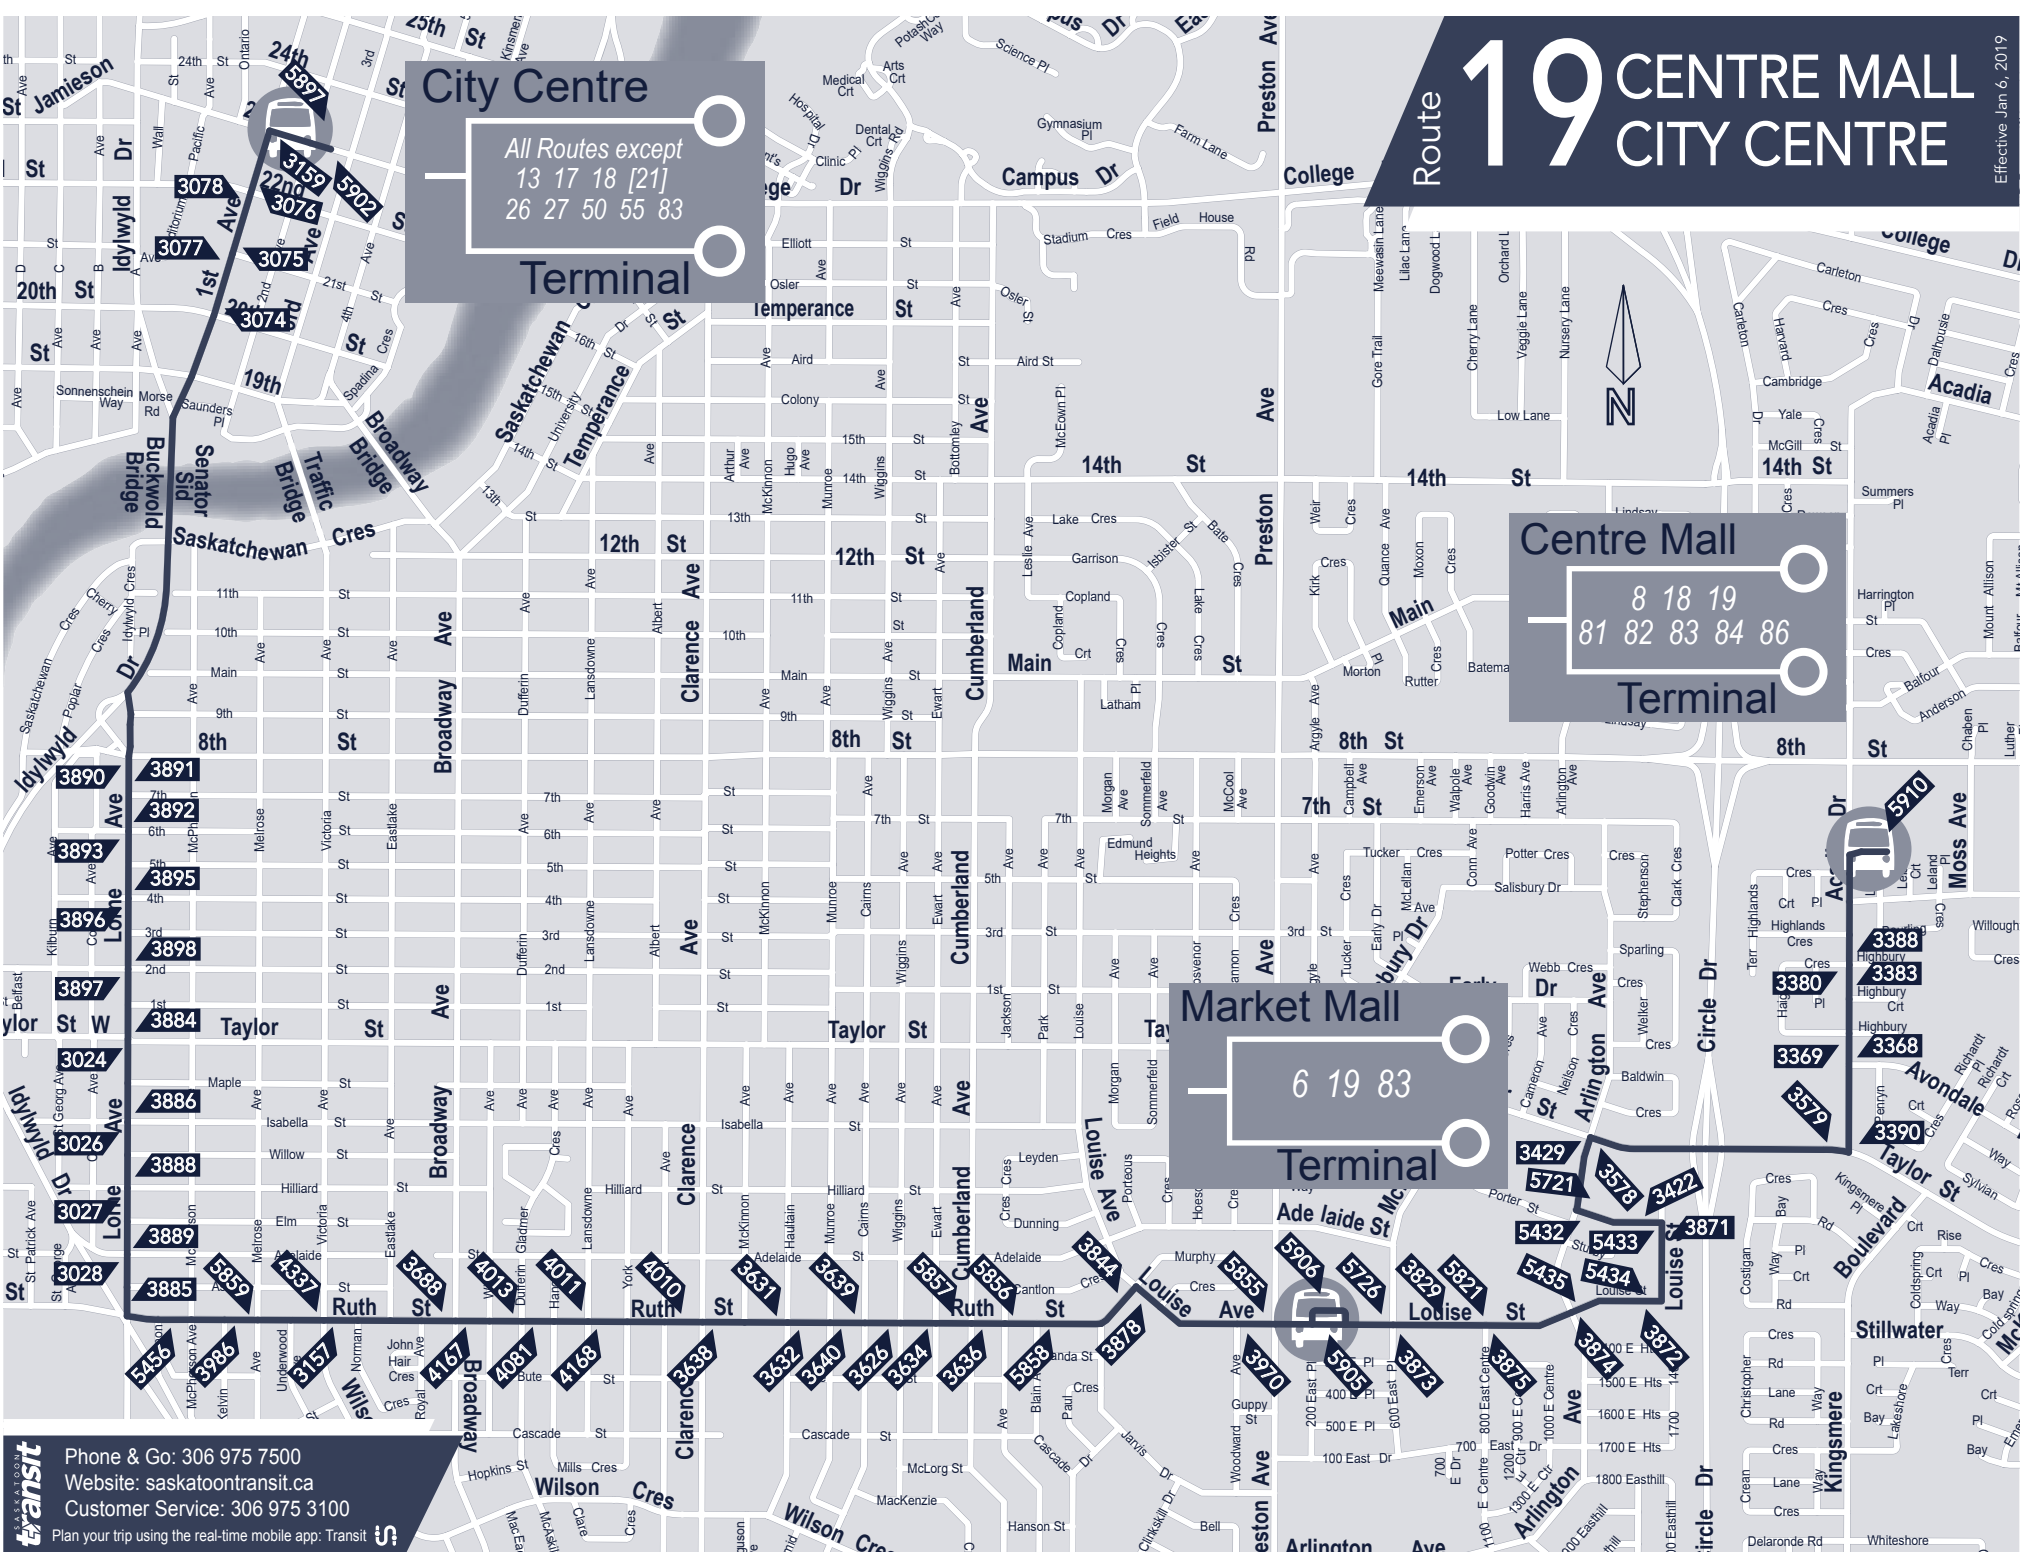

Route 19 CENTRE MALL CITY CENTRE

City Centre
All Routes except
13 17 18 [21]
26 27 50 55 83

Centre Mall
8 18 19
81 82 83 84 86

Market Mall
6 19 83

SASKATOON transit
Phone & Go: 306 975 7500
Website: saskatoontransit.ca
Customer Service: 306 975 3100
Plan your trip using the real-time mobile app: Transit