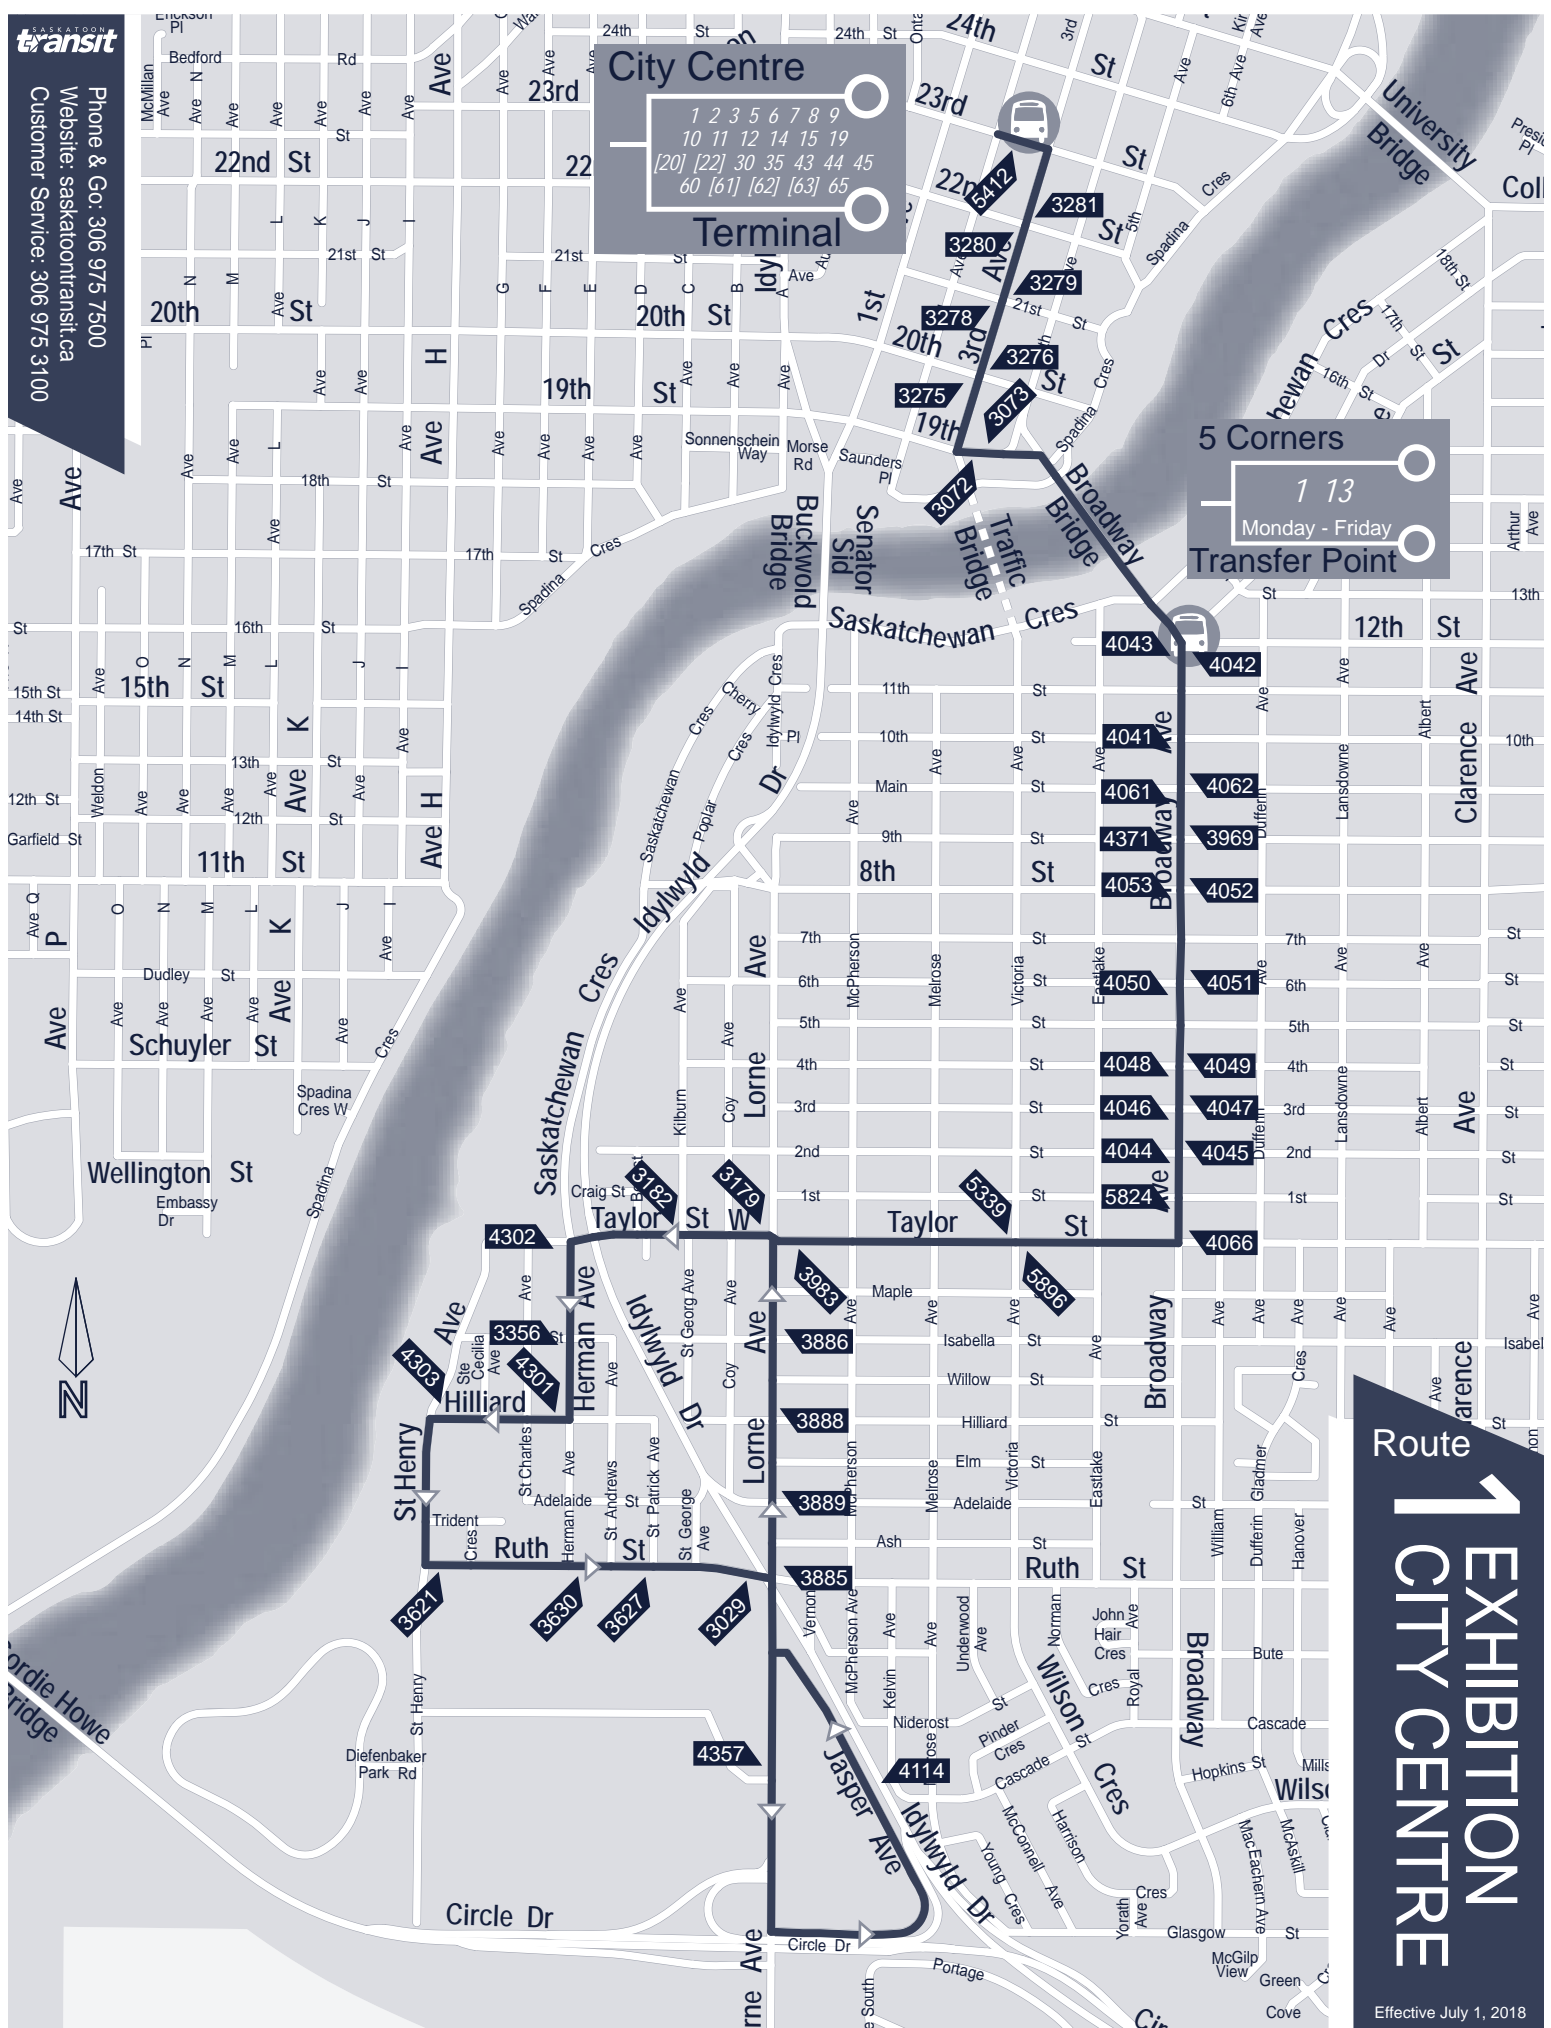

Terminal

5 Corners

- 1 13
- Monday - Friday
- Transfer Point**

Route
EXHIBITION
CITY CENTRE
 Effective July 1, 2018

1 Exhibition

Exhibition		City Centre				
CITY CENTRE	BROADWAY AVENUE & 12TH STREET	TAYLOR STREET & LORNE AVENUE	ST HENRY AVENUE & HILLIARD STREET	TAYLOR STREET & LORNE AVENUE	BROADWAY AVENUE & 11TH STREET	CITY CENTRE
Monday to Friday						
			5:48 AM	5:53 AM	6:07 AM	6:14 AM
			6:18 AM	6:23 AM	6:37 AM	6:44 AM
6:31 AM	6:37 AM	6:44 AM	6:48 AM	6:53 AM	7:07 AM	7:14 AM
7:01 AM	7:07 AM	7:14 AM	7:18 AM	7:23 AM	7:37 AM	7:44 AM
and every 30 minutes until						
5:01 PM	5:07 PM	5:14 PM	5:18 PM	5:23 PM	5:37 PM	5:44 PM
5:31 PM	5:37 PM	5:44 PM	5:48 PM	5:53 PM	6:07 PM	6:14 PM
6:01 PM	6:07 PM	6:14 PM	6:18 PM	6:23 PM	6:37 PM	6:44 PM
Evening Service						
6:31 PM	6:37 PM	6:44 PM	6:48 PM	6:53 PM	7:07 PM	7:14 PM
7:31 PM	7:37 PM	7:44 PM	7:48 PM	7:53 PM	8:07 PM	8:14 PM
8:31 PM	8:37 PM	8:44 PM	8:48 PM	8:53 PM	9:07 PM	9:14 PM
9:31 PM	9:37 PM	9:44 PM	9:48 PM	9:53 PM	10:07 PM	10:14 PM
10:31 PM	10:37 PM	10:44 PM	10:48 PM	10:53 PM	11:07 PM	11:14 PM
11:31 PM	11:37 PM	11:44 PM	11:48 PM	11:53 PM	12:07 AM	12:14 AM
12:17 AM	12:22 AM	12:29 AM	12:32 AM			G
Saturday						
			6:48 AM	6:53 AM	7:06 AM	7:14 AM
7:31 AM	7:37 AM	7:44 AM	7:48 AM	7:53 AM	8:06 AM	8:14 AM
8:31 AM	8:37 AM	8:44 AM	8:48 AM	8:53 AM	9:06 AM	9:14 AM
9:31 AM	9:37 AM	9:44 AM	9:48 AM	9:53 AM	10:06 AM	10:14 AM
10:31 AM	10:37 AM	10:44 AM	10:48 AM	10:53 AM	11:06 AM	11:14 AM
11:01 AM	11:07 AM	11:14 AM	11:18 AM	11:23 AM	11:36 AM	11:44 AM
11:31 AM	11:37 AM	11:44 AM	11:48 AM	11:53 AM	12:06 PM	12:14 PM
and every 30 minutes until						
5:01 PM	5:07 PM	5:14 PM	5:18 PM	5:23 PM	5:36 PM	5:44 PM
5:31 PM	5:37 PM	5:44 PM	5:48 PM	5:53 PM	6:06 PM	6:14 PM
6:01 PM	6:07 PM	6:14 PM	6:18 PM	6:23 PM	6:36 PM	6:44 PM
Evening Service						
6:31 PM	6:37 PM	6:44 PM	6:48 PM	6:53 PM	7:06 PM	7:14 PM
7:31 PM	7:37 PM	7:44 PM	7:48 PM	7:53 PM	8:06 PM	8:14 PM
8:31 PM	8:37 PM	8:44 PM	8:48 PM	8:53 PM	9:06 PM	9:14 PM
9:31 PM	9:37 PM	9:44 PM	9:48 PM	9:53 PM	10:06 PM	10:14 PM
10:31 PM	10:37 PM	10:44 PM	10:48 PM	10:53 PM	11:06 PM	11:14 PM
11:31 PM	11:37 PM	11:44 PM	11:48 PM	11:53 PM	12:06 AM	12:14 AM
12:17 AM	12:22 AM	12:29 AM	12:32 AM			G
Sunday & Holidays						
8:31 AM	8:37 AM	8:44 AM	8:48 AM	8:53 AM	9:06 AM	9:14 AM
9:31 AM	9:37 AM	9:44 AM	9:48 AM	9:53 AM	10:06 AM	10:14 AM
and every 60 minutes until						
7:31 PM	7:37 PM	7:44 PM	7:48 PM	7:53 PM	8:06 PM	8:14 PM
8:31 PM	8:37 PM	8:44 PM	8:48 PM	8:53 PM	9:06 PM	9:14 PM
9:17 PM	9:22 PM	9:29 PM	9:32 PM			G