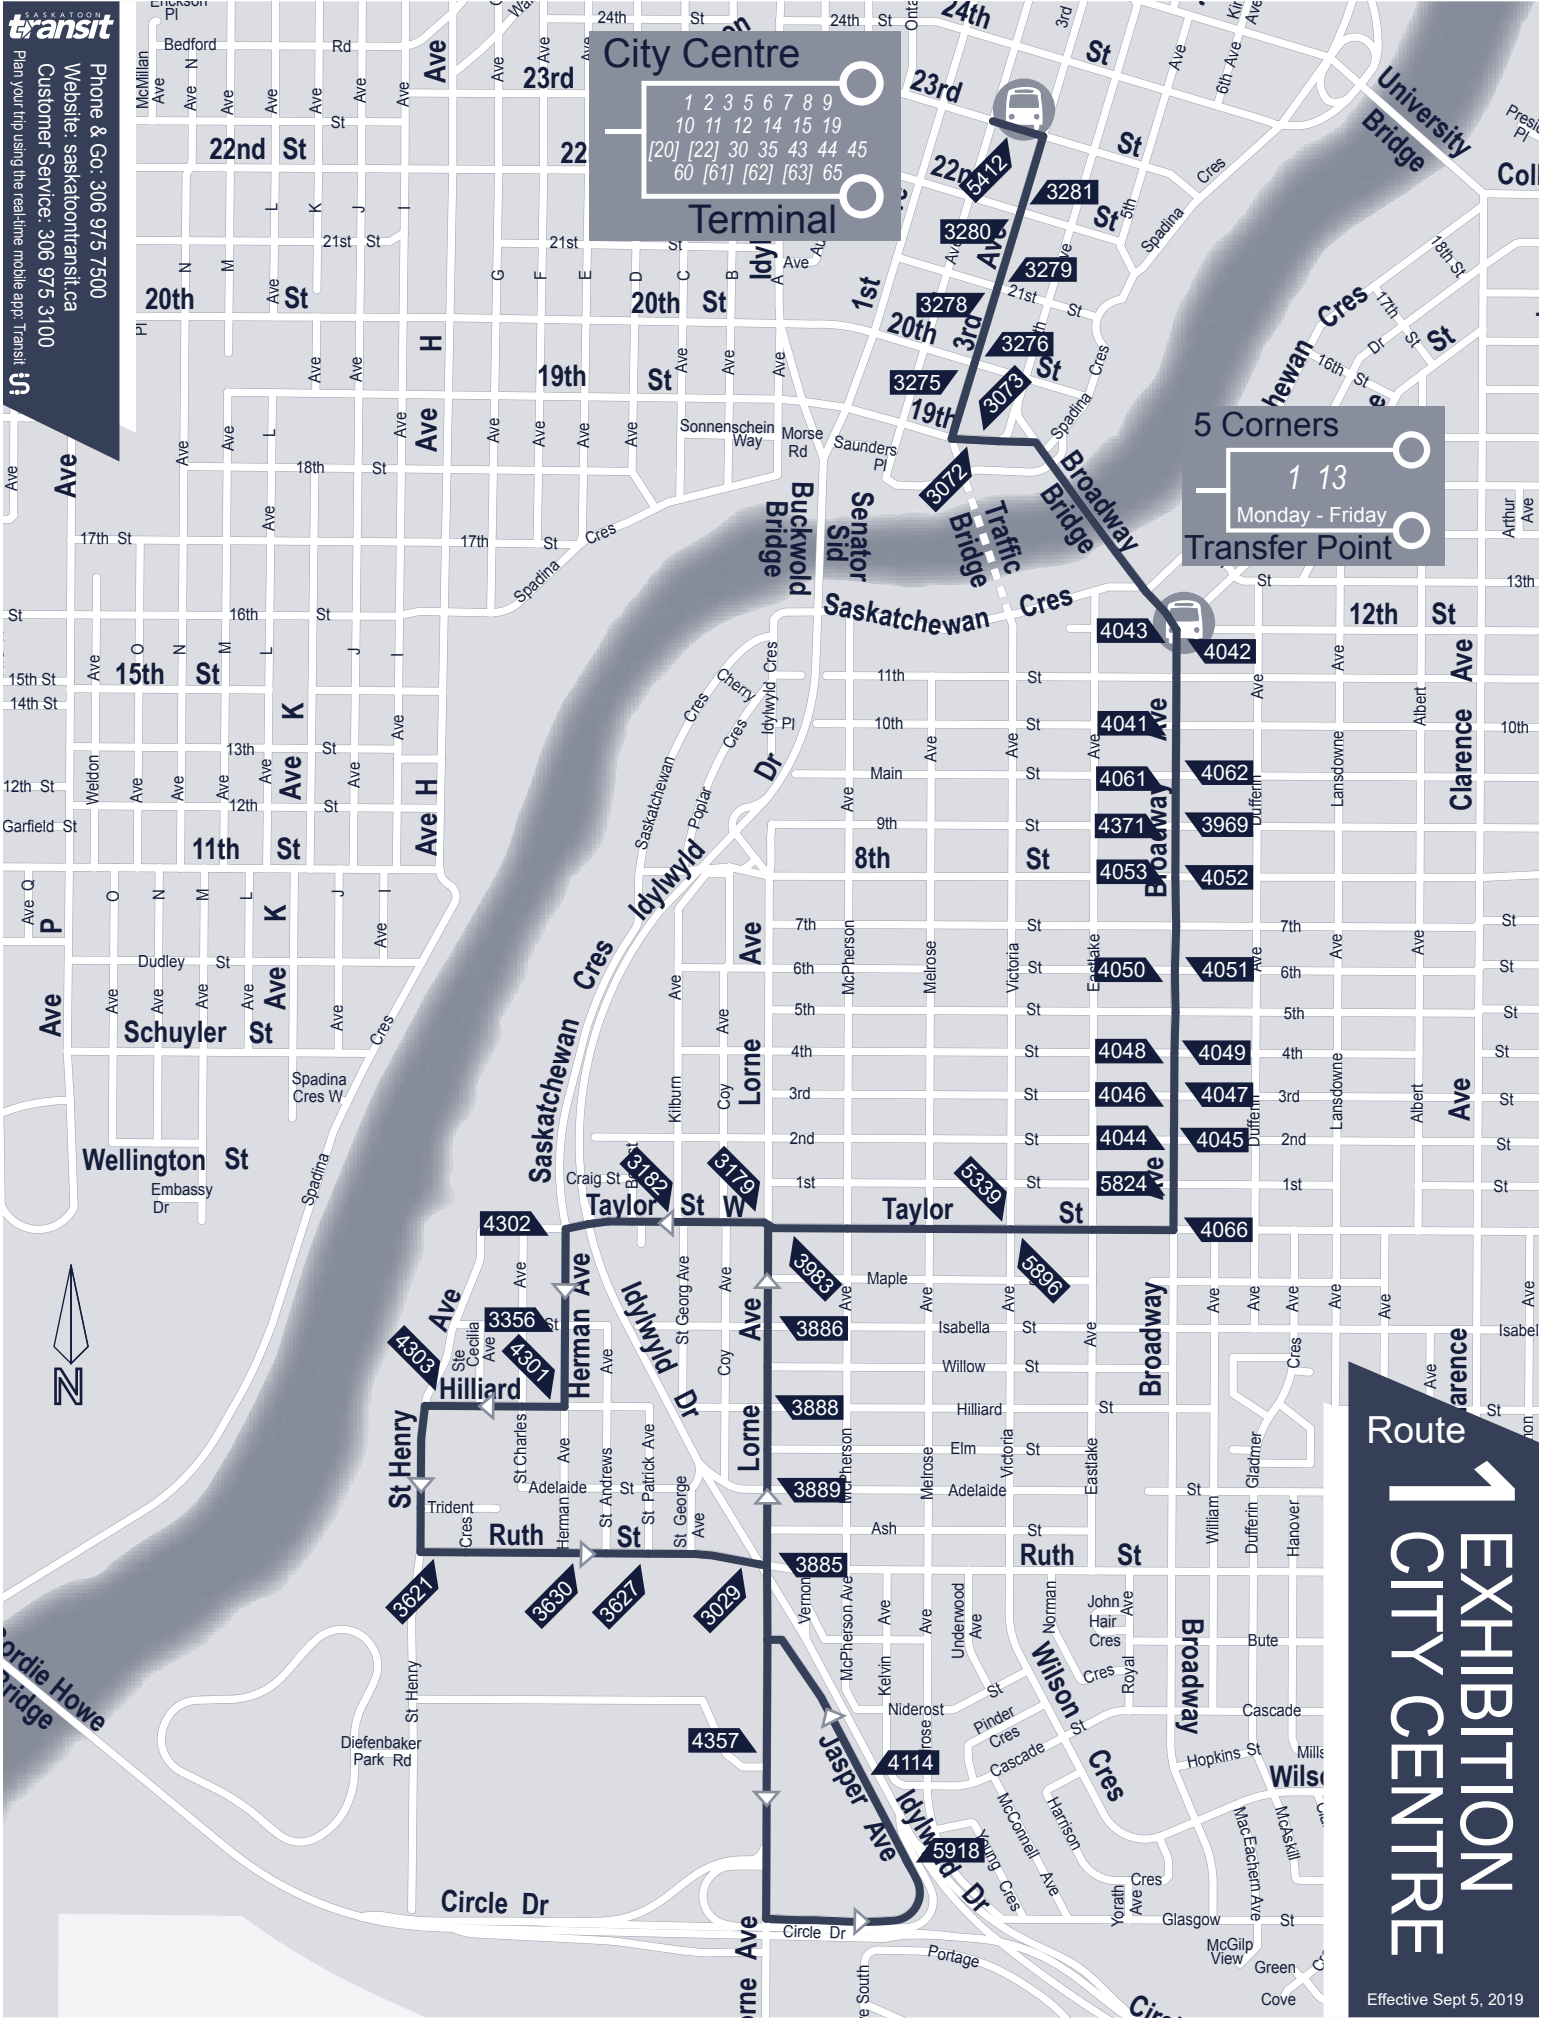

SASKATOON
transit
Phone & Co: 306 975 7500
Website: saskatoontransit.ca
Customer Service: 306 975 3100
Plan your trip using the real-time mobile app: Transit

Route
EXHIBITION CITY CENTRE
Effective Sept 5, 2019