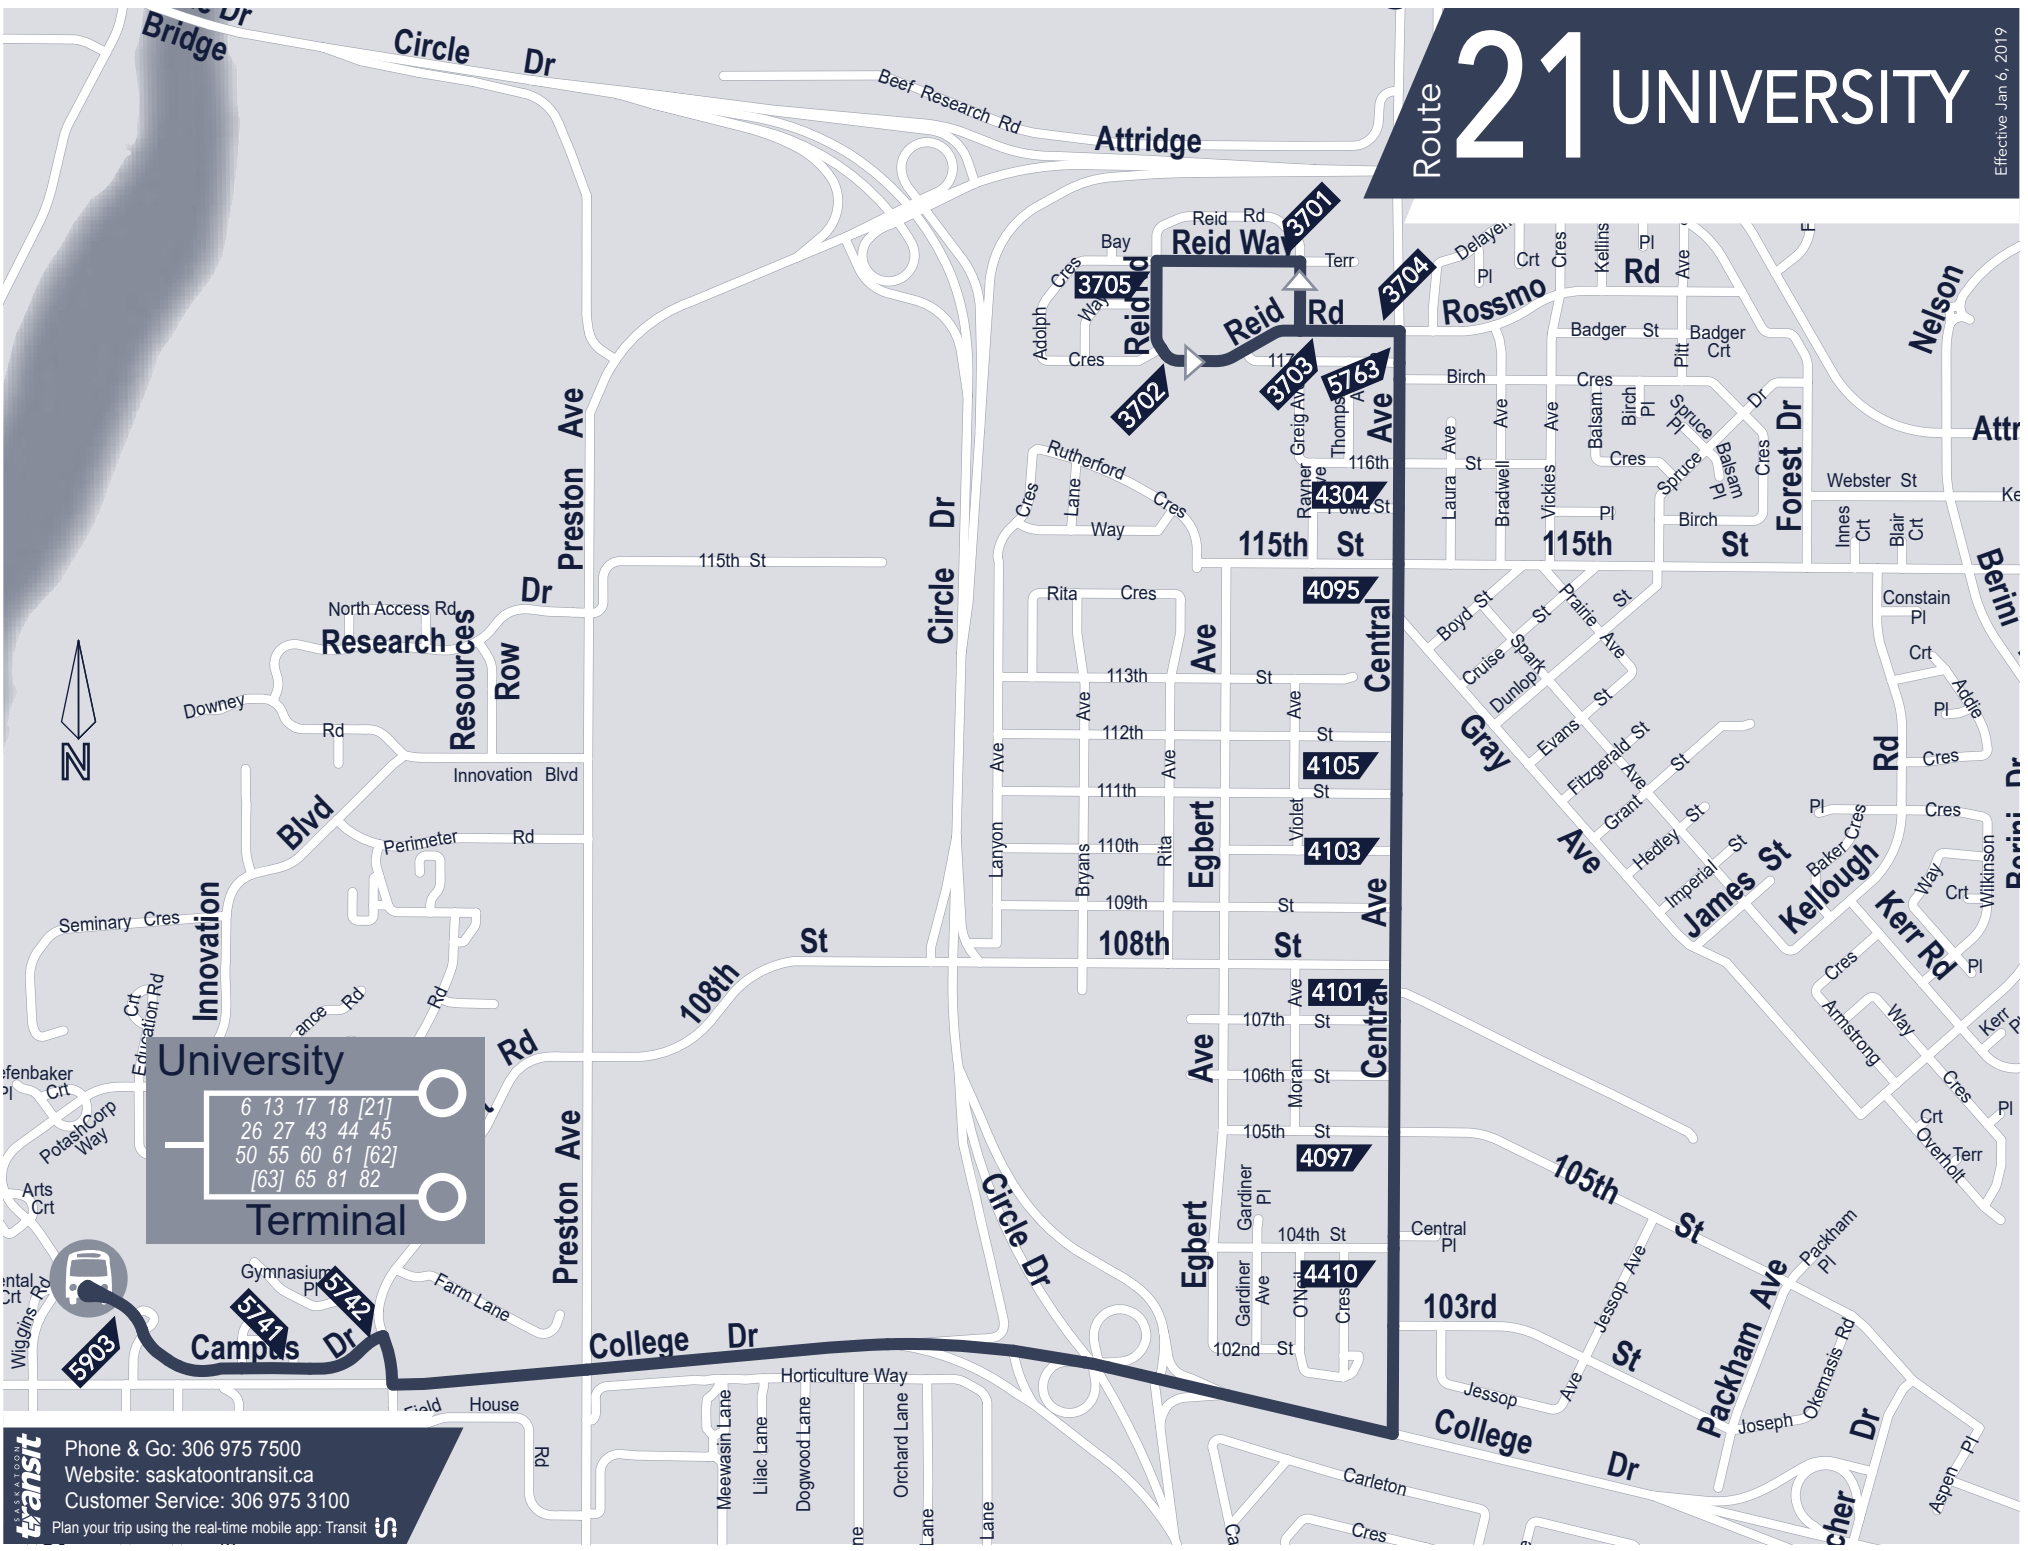

# Route 21 UNIVERSITY

Effective Jan 6, 2019

**University Terminal**

6	13	17	18	[21]
26	27	43	44	45
50	55	60	61	[62]
[63]	65	81	82	

**Saskatoon Transit**

Phone & Go: 306 975 7500  
 Website: saskatoontransit.ca  
 Customer Service: 306 975 3100

Plan your trip using the real-time mobile app: Transit

# 21 UNIVERSITY

Westbound

REID ROAD &  
CENTRAL AVENUE

CENTRAL AVENUE  
& 115TH STREET

CENTRAL AVENUE  
& 104TH STREET

UNIVERSITY - PLACE RIEL

Monday to Friday

6:29 AM	6:39 AM	6:42 AM	6:50 AM
6:59 AM	7:09 AM	7:12 AM	7:20 AM
7:29 AM	7:39 AM	7:42 AM	7:50 AM
7:59 AM	8:09 AM	8:12 AM	8:20 AM
8:29 AM	8:39 AM	8:42 AM	8:50 AM
8:59 AM	9:09 AM	9:12 AM	9:20 AM
9:29 AM	9:39 AM	9:42 AM	9:50 AM