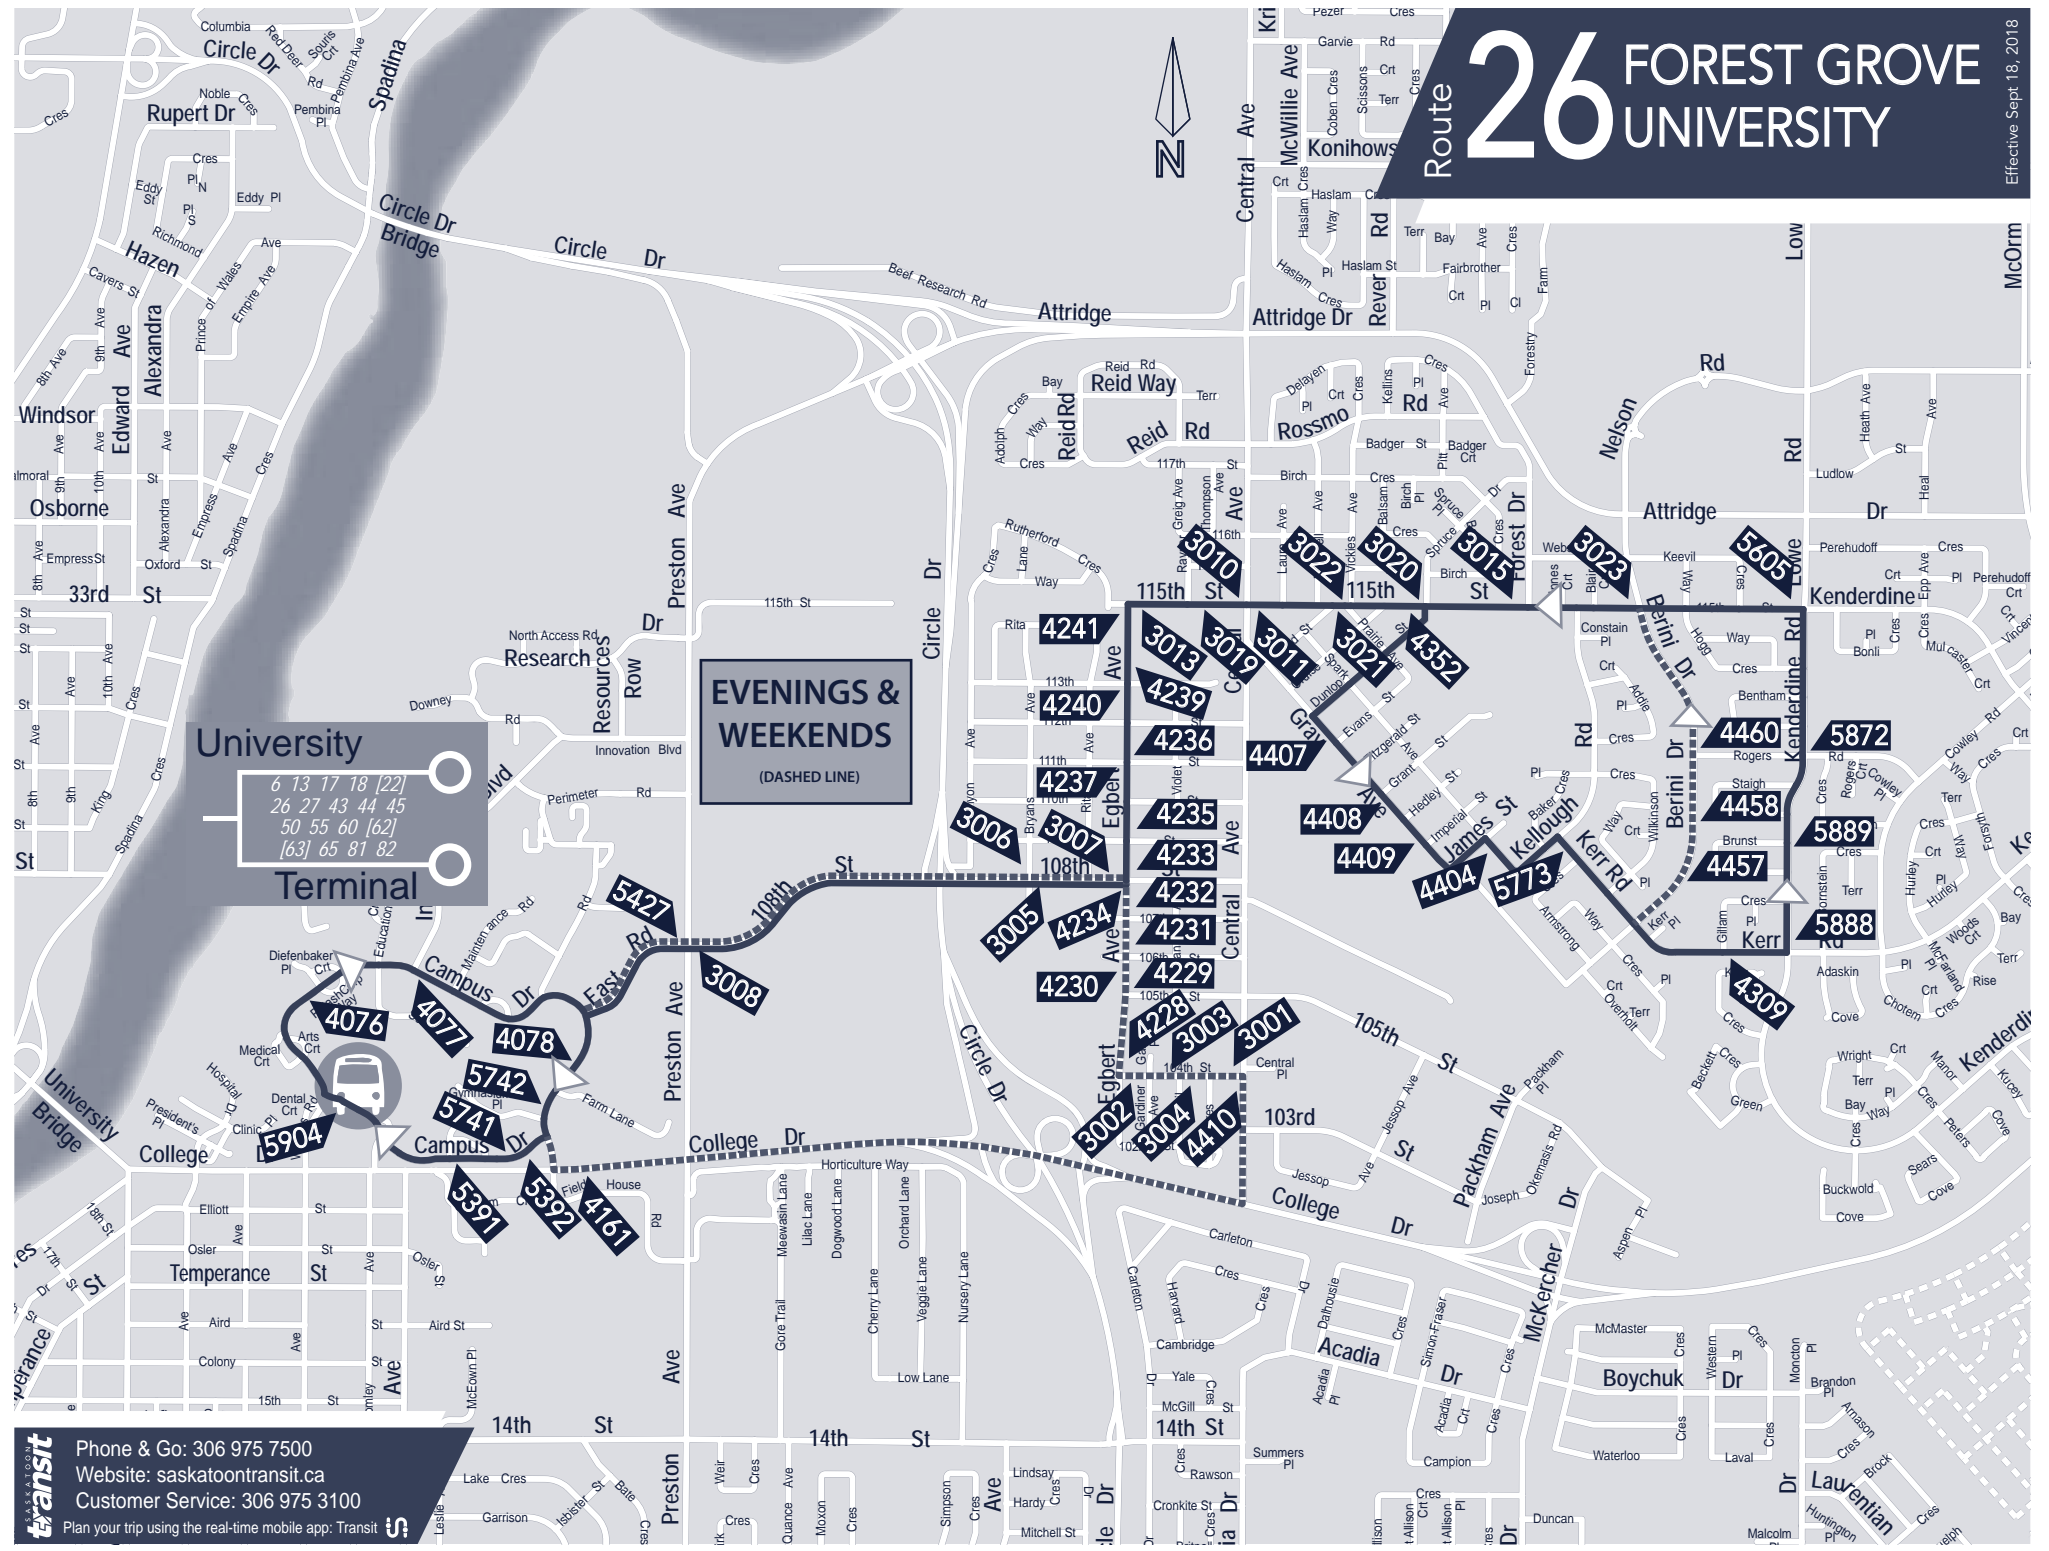

# Route 26 FOREST GROVE UNIVERSITY

Effective Sept. 18, 2018

**University**  
 6 13 17 18 [22]  
 26 27 43 44 45  
 50 55 60 [62]  
 [63] 65 81 82

**EVENINGS & WEEKENDS**  
 (DASHED LINE)

**Terminal**

**saskatoon transit**  
 Phone & Go: 306 975 7500  
 Website: saskatoontransit.ca  
 Customer Service: 306 975 3100  
 Plan your trip using the real-time mobile app: Transit