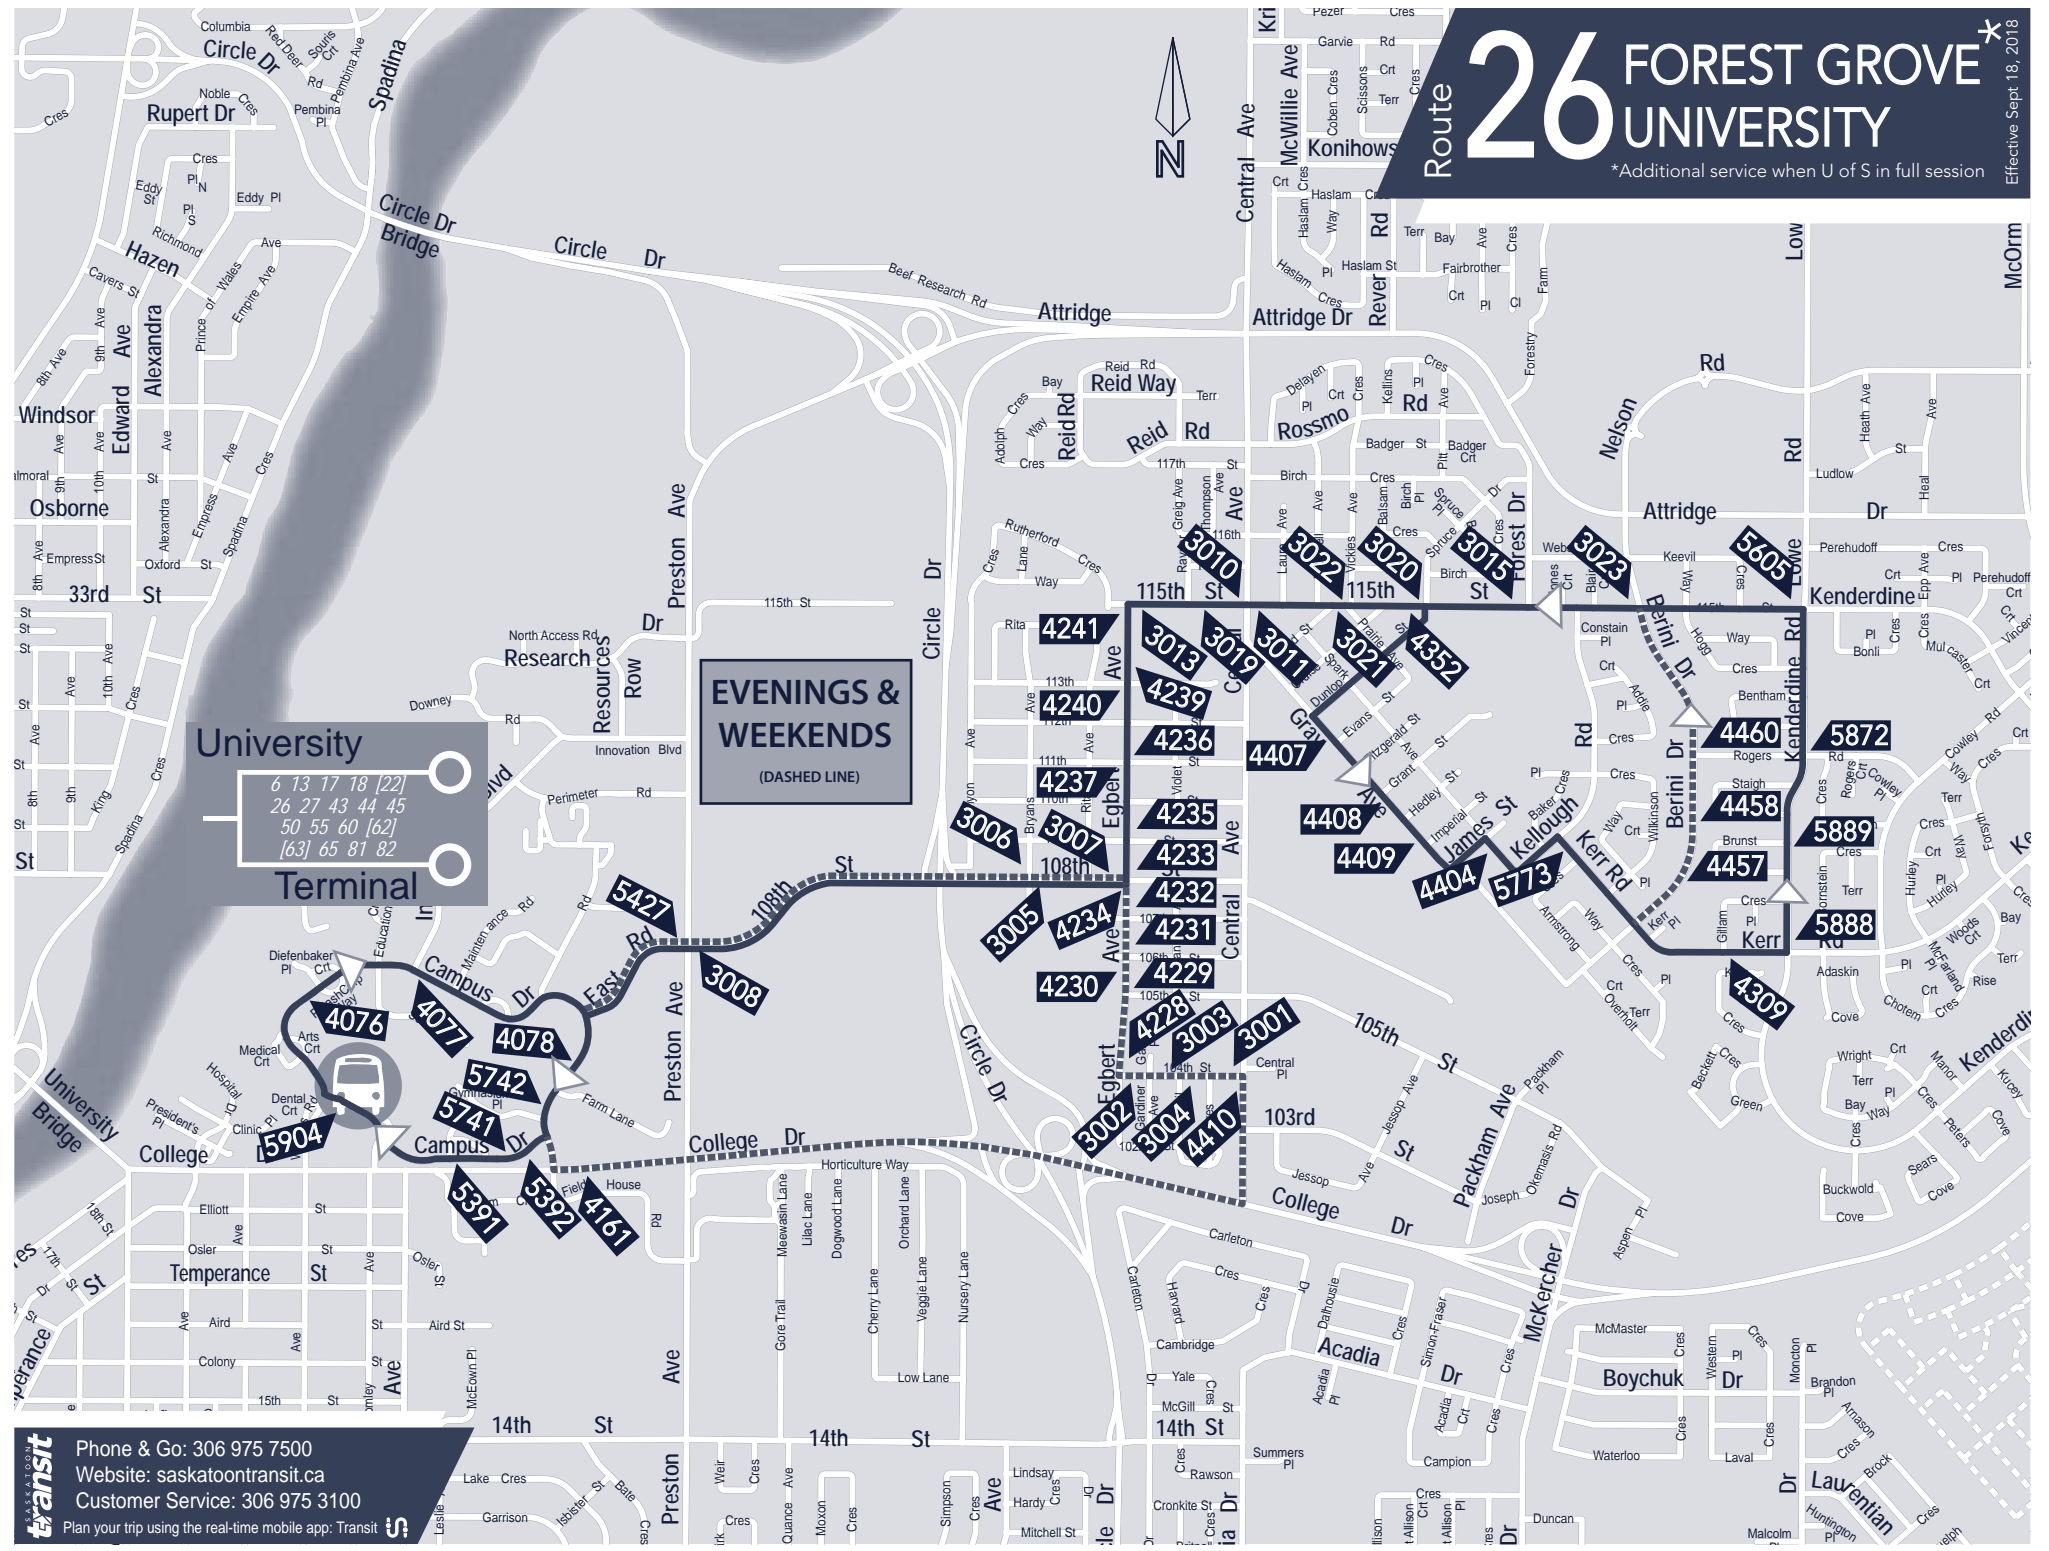

# Route 26 FOREST GROVE UNIVERSITY

\*Additional service when U of S in full session

Effective Sept. 18, 2018

**University**

6 13 17 18 [22]  
 26 27 43 44 45  
 50 55 60 [62]  
 [63] 65 81 82

**Terminal**

**EVENINGS & WEEKENDS**  
 (DASHED LINE)

**saskatoon transit**

Phone & Go: 306 975 7500  
 Website: saskatoontransit.ca  
 Customer Service: 306 975 3100

Plan your trip using the real-time mobile app: Transit

26 Forest Grove*										
Forest Grove					University					
UNIVERSITY - PLACE RIEL	104TH STREET & CENTRAL AVENUE	EGBERT AVENUE & 108TH STREET	115th STREET & DUNLOP STREET	KENDERDINE ROAD & KERR ROAD	BERINI DRIVE & ROGERS ROAD	115TH STREET & SPRUCE DRIVE	EGBERT AVENUE & 108TH STREET	CENTRAL AVENUE & 104TH STREET	UNIVERSITY - PLACE RIEL	
Monday to Friday										
--	---	7:39 AM	7:42 AM	7:47 AM	---	7:51 AM	7:55 AM	---	8:03 AM	
--	---	8:09 AM	8:12 AM	8:17 AM	---	8:21 AM	8:25 AM	---	8:33 AM	<b>G</b>
--	---	8:39 AM	8:42 AM	8:47 AM	---	8:51 AM	8:55 AM	---	9:03 AM	<b>G</b>
---	---	9:09 AM	9:12 AM	9:17 AM	---	9:21 AM	9:25 AM	---	9:33 AM	<b>G</b>

 Designated low floor service

**G** End of service, bus to garage

\* Schedule operates when U of S is in full session, consult 26 Forest Grove / University for additional trips