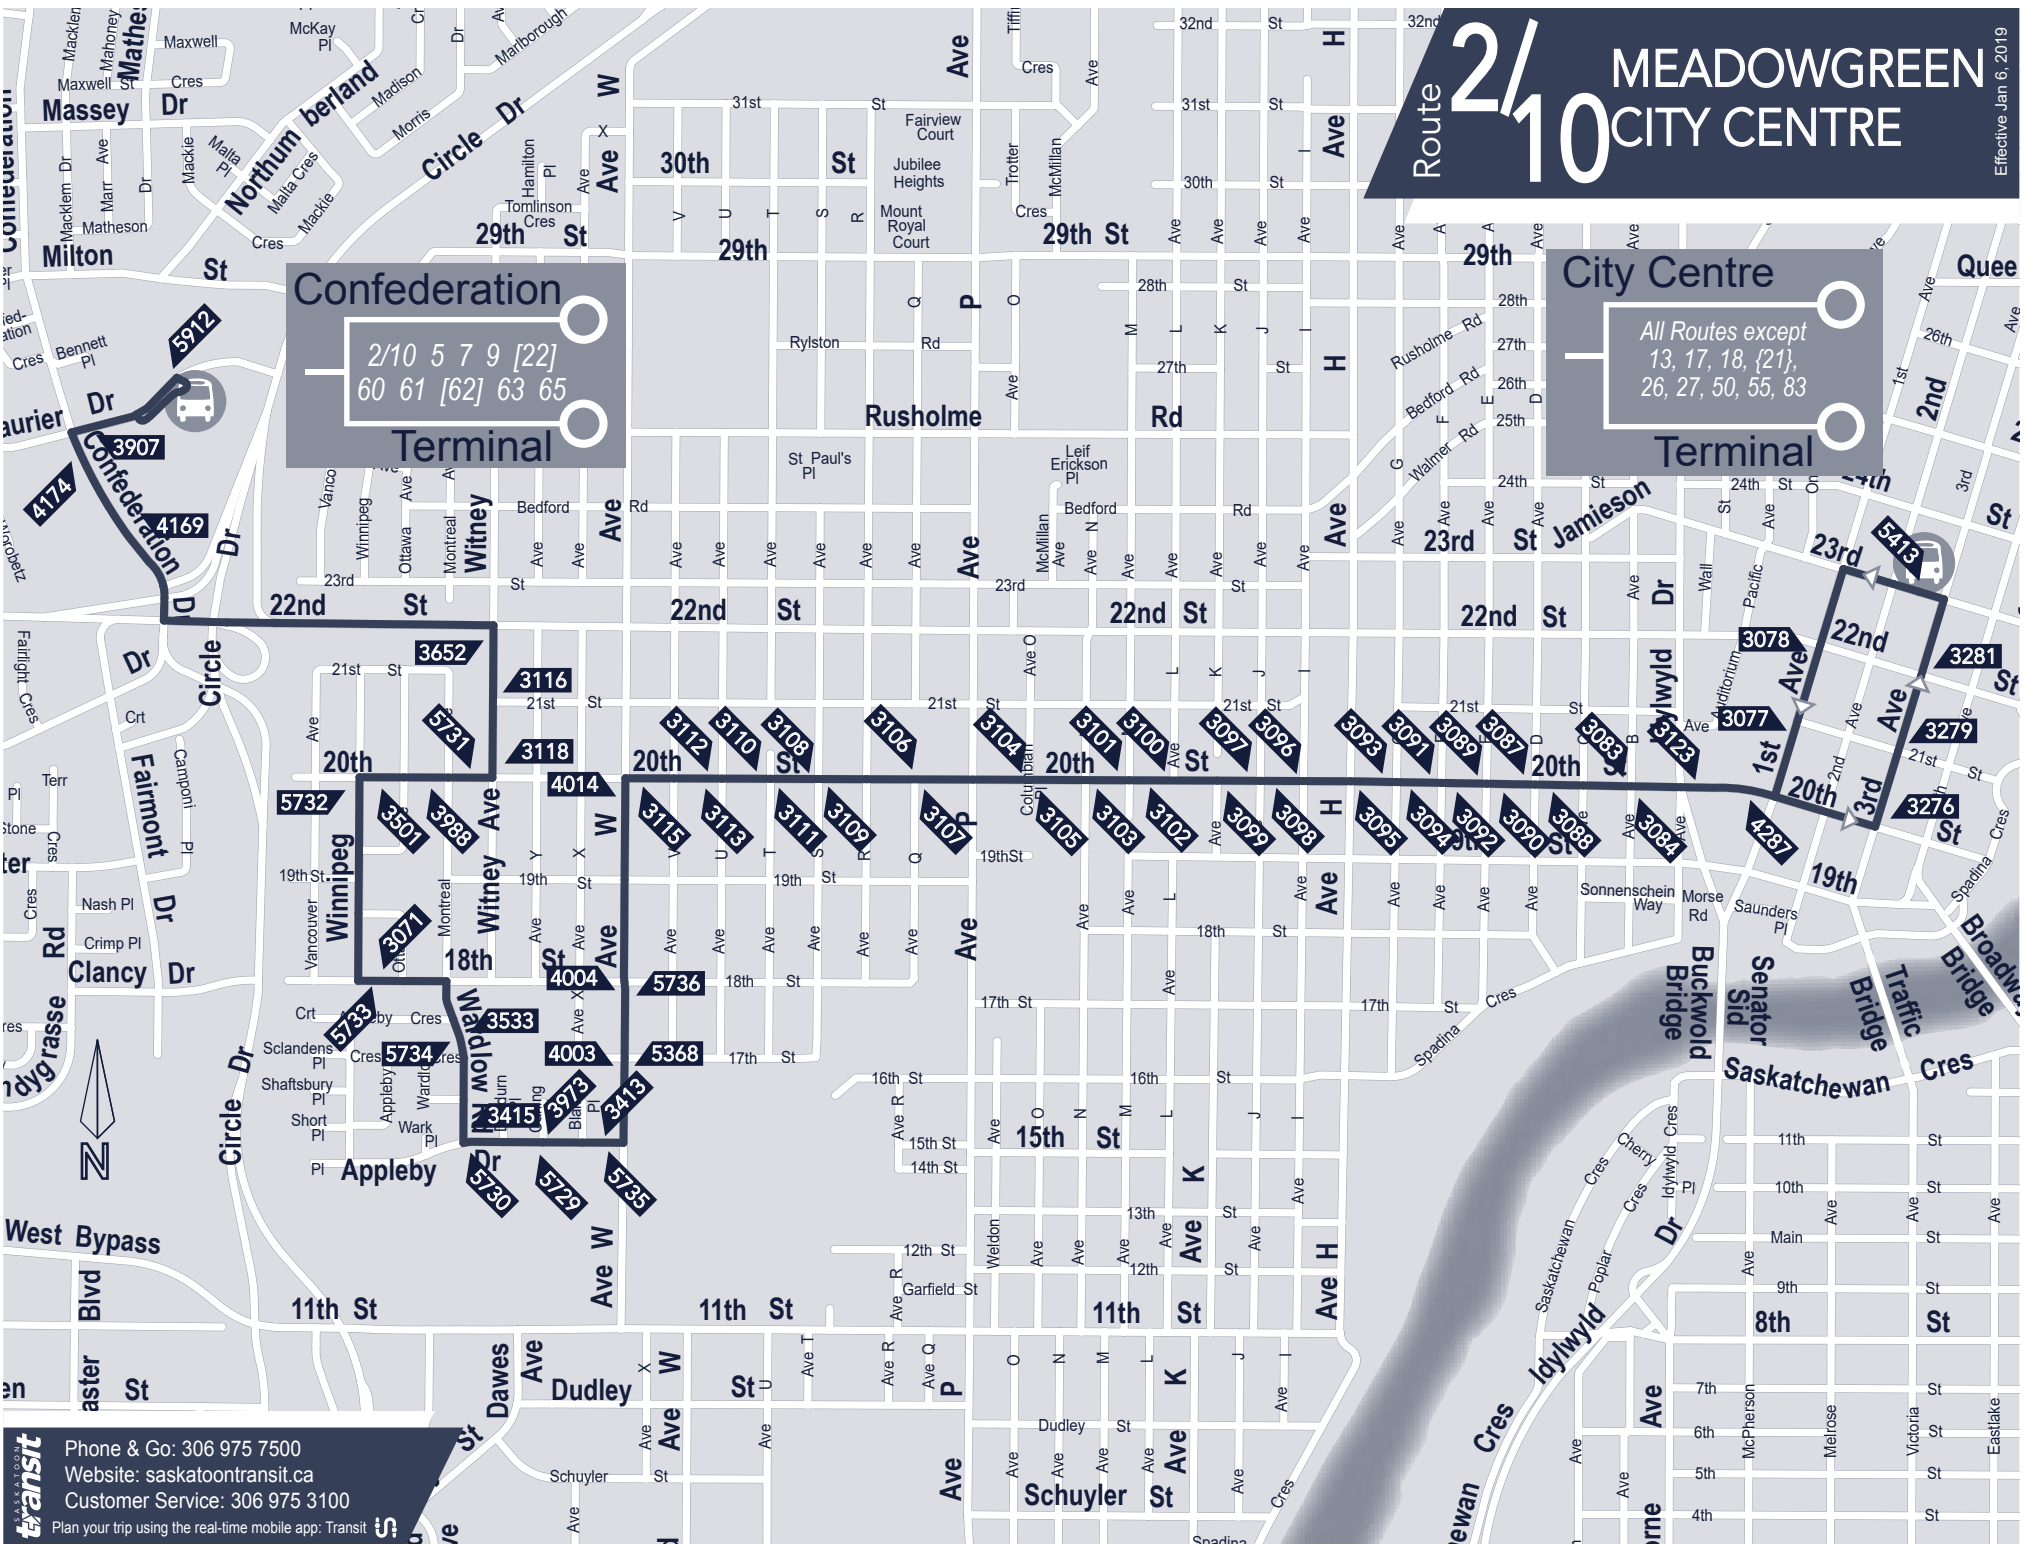

# Route 210 MEADOWGREEN CITY CENTRE

Effective Jan 6, 2019

**Confederation Terminal**  
 2/10 5 7 9 [22]  
 60 61 [62] 63 65

**City Centre Terminal**  
 All Routes except  
 13, 17, 18, [21],  
 26, 27, 50, 55, 83