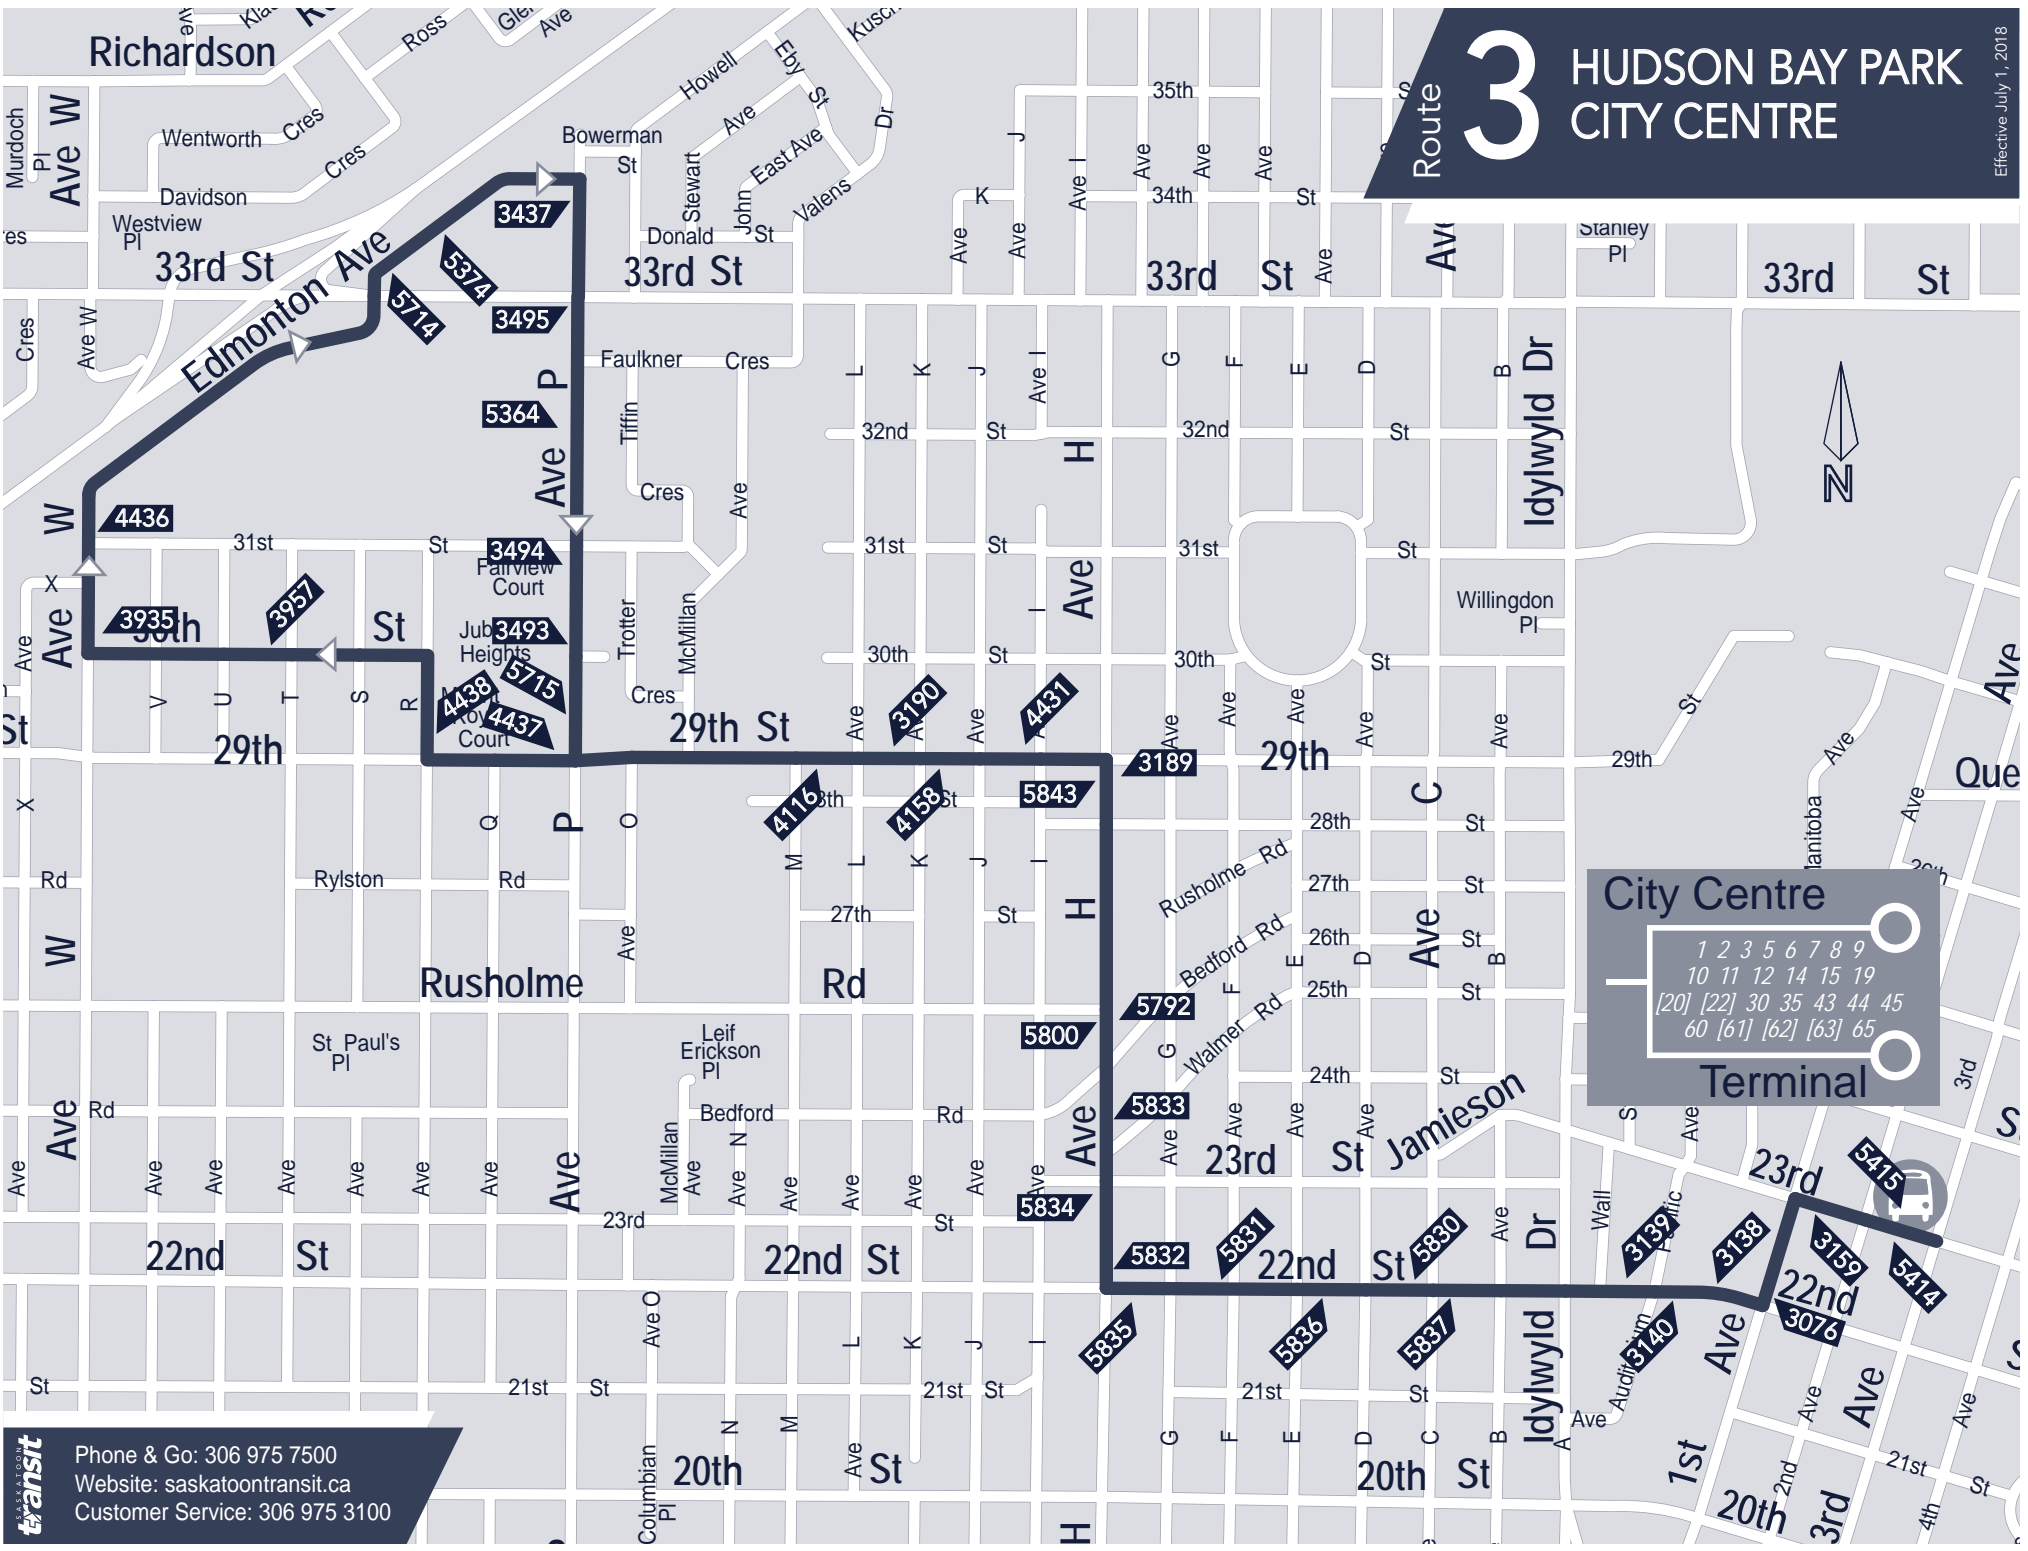

Route 3 HUDSON BAY PARK CITY CENTRE

Effective July 1, 2018

 Phone & Go: 306 975 7500
 Website: saskatoontransit.ca
 Customer Service: 306 975 3100

3 Hudson Bay Park

Hudson Bay Park

City Centre

	CITY CENTRE	AVENUE H & 22ND STREET	29TH STREET & AVENUE L	AVENUE P & EDMONTON AVENUE (ARRIVE)	AVENUE P & EDMONTON AVENUE (DEPART)	29TH STREET & AVENUE K	AVENUE H & 23RD STREET	
--	-------------	------------------------	------------------------	-------------------------------------	-------------------------------------	------------------------	------------------------	--