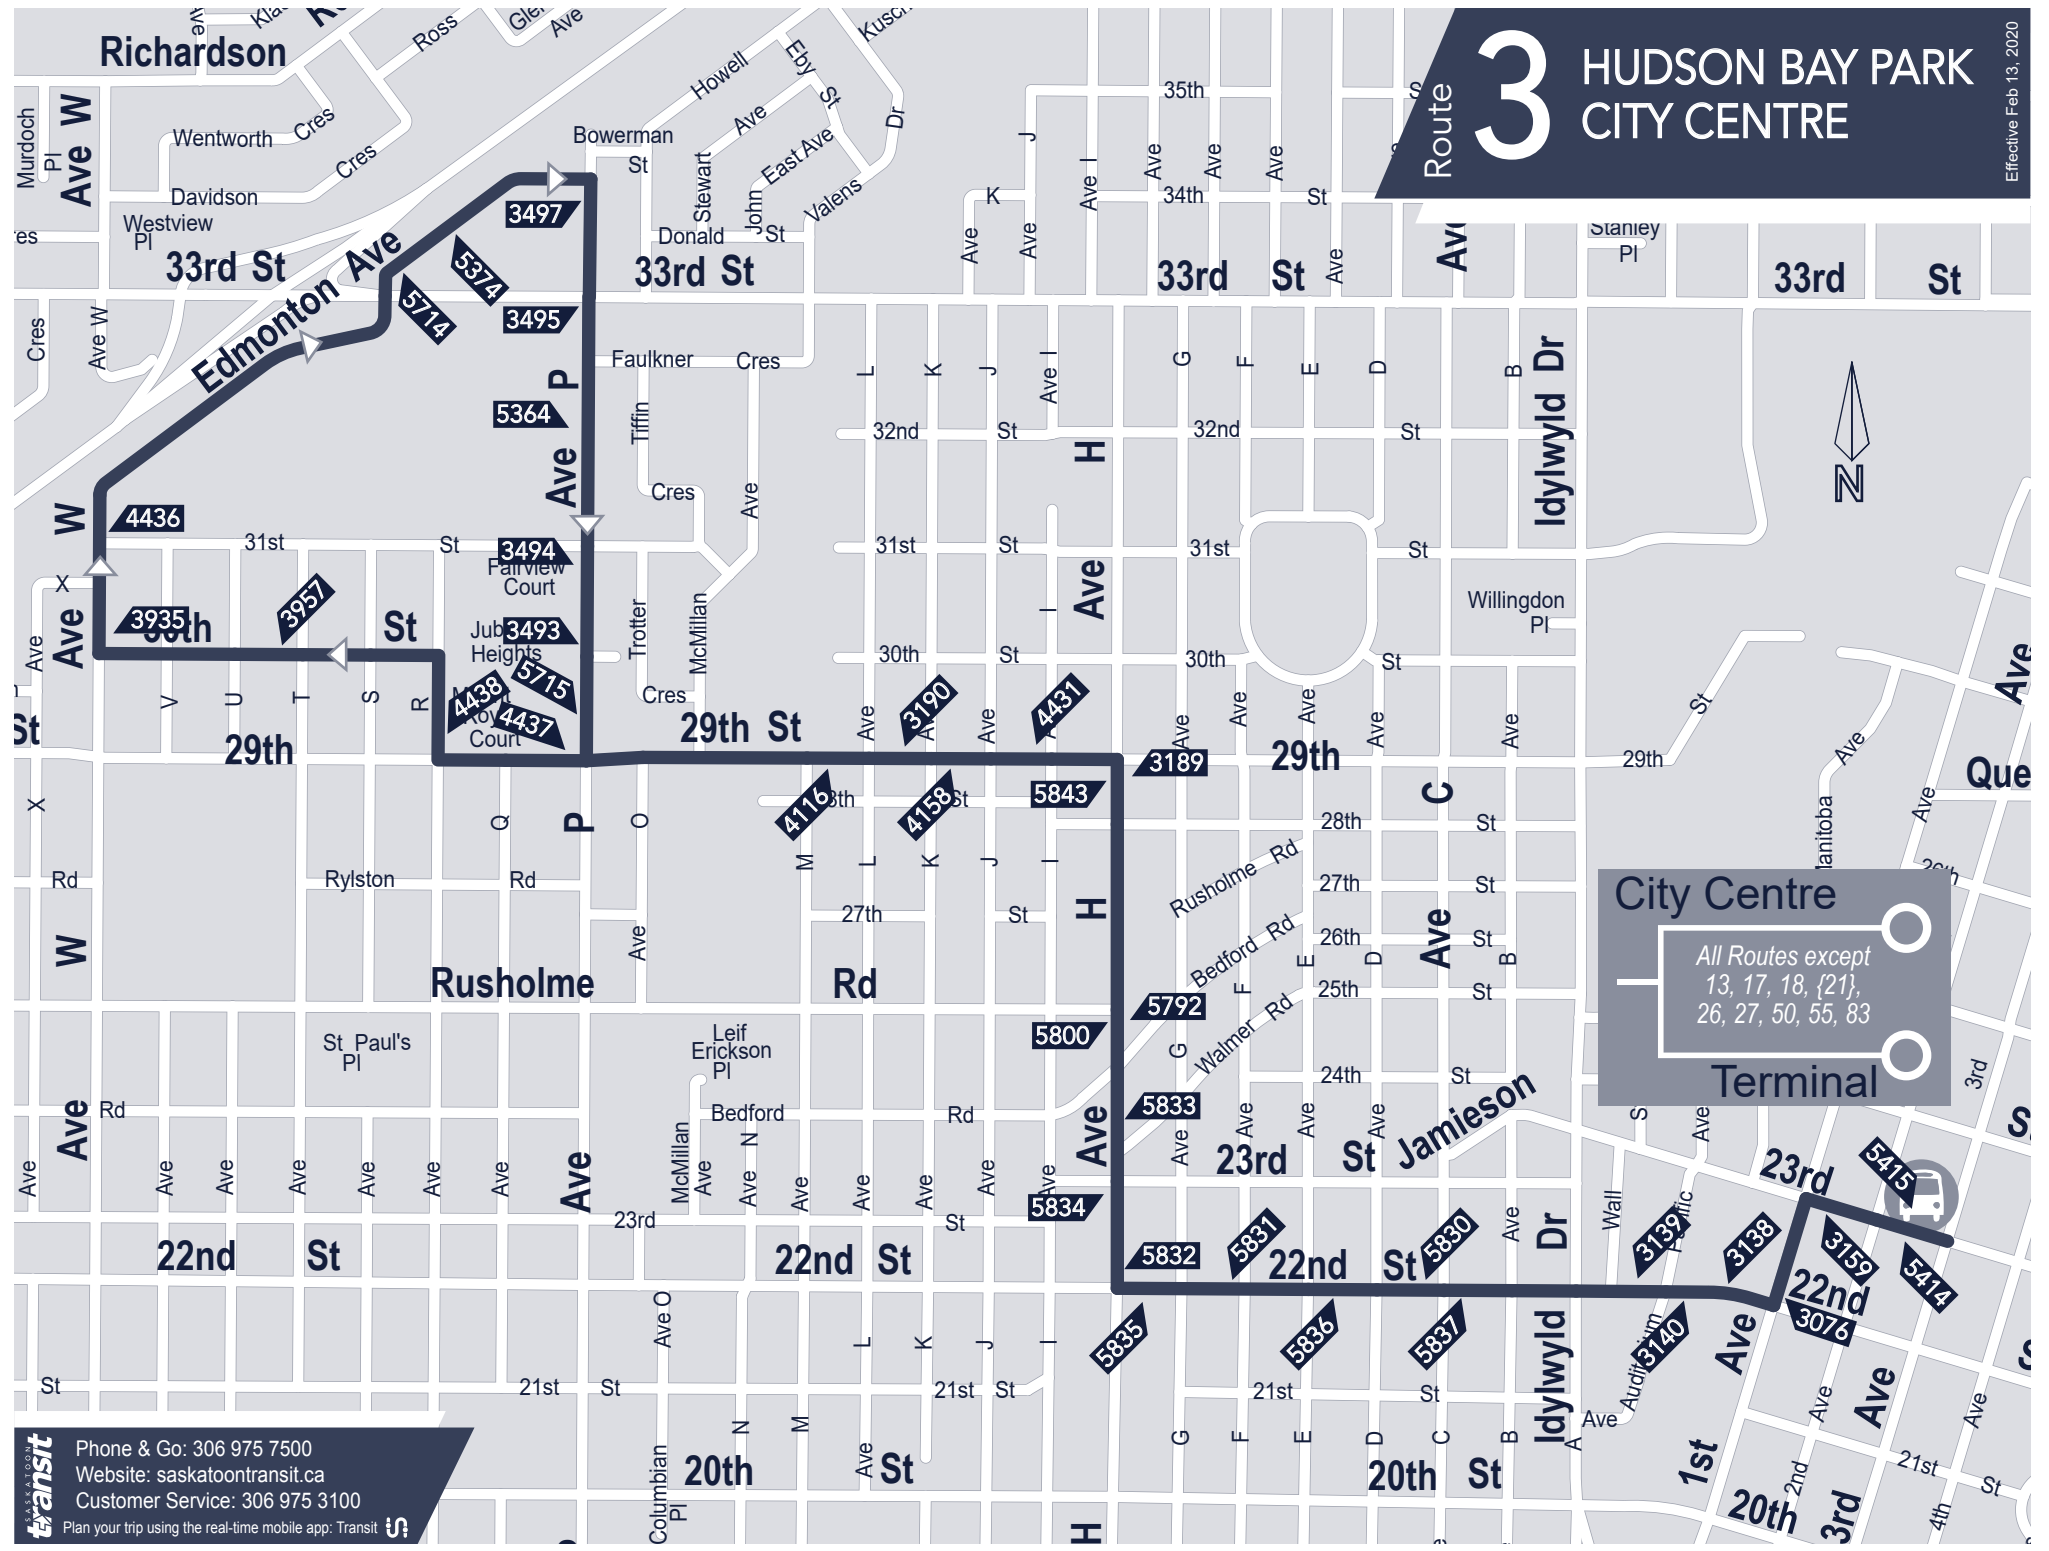

Route 3 HUDSON BAY PARK CITY CENTRE

Effective Feb 13, 2020

City Centre Terminal
All Routes except
13, 17, 18, {21},
26, 27, 50, 55, 83

saskatoon transit
Phone & Go: 306 975 7500
Website: saskatoontransit.ca
Customer Service: 306 975 3100
Plan your trip using the real-time mobile app: Transit