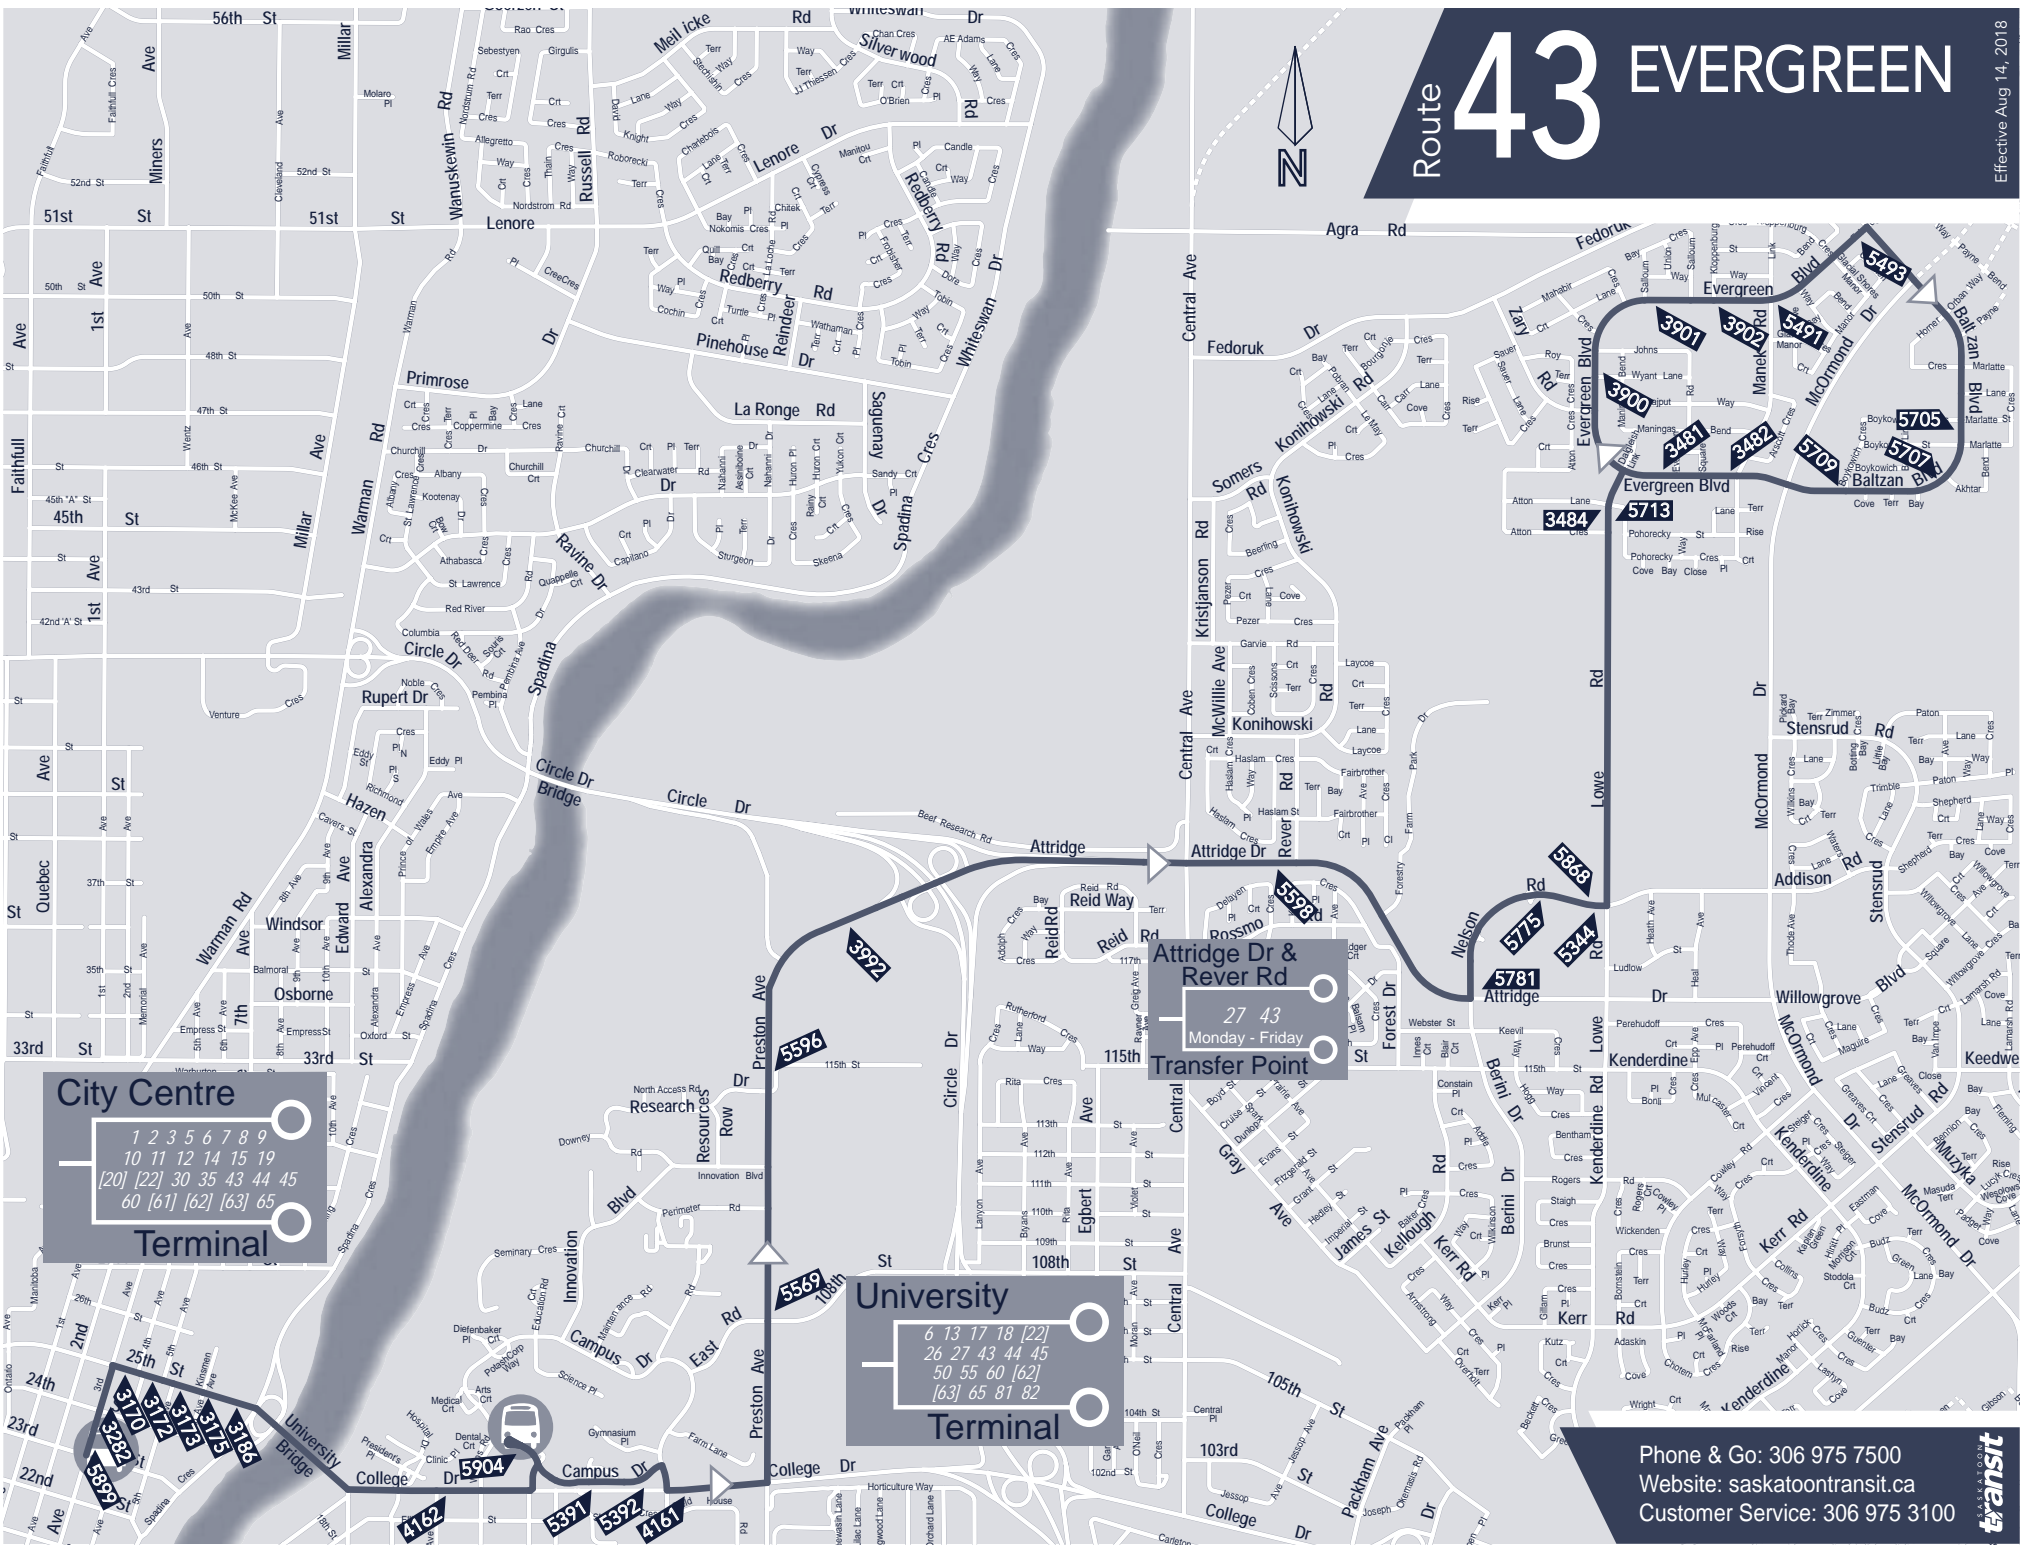

Route 43 EVERGREEN

Effective Aug 14, 2018

City Centre

1 2 3 5 6 7 8 9
 10 11 12 14 15 19
 [20] [22] 30 35 43 44 45
 60 [61] [62] [63] 65

Terminal

Attridge Dr & Rever Rd

27 43
 Monday - Friday

Transfer Point

 Designated low floor service

* Route changes to 4 City Centre at Nelson & Lowe, no transfer required