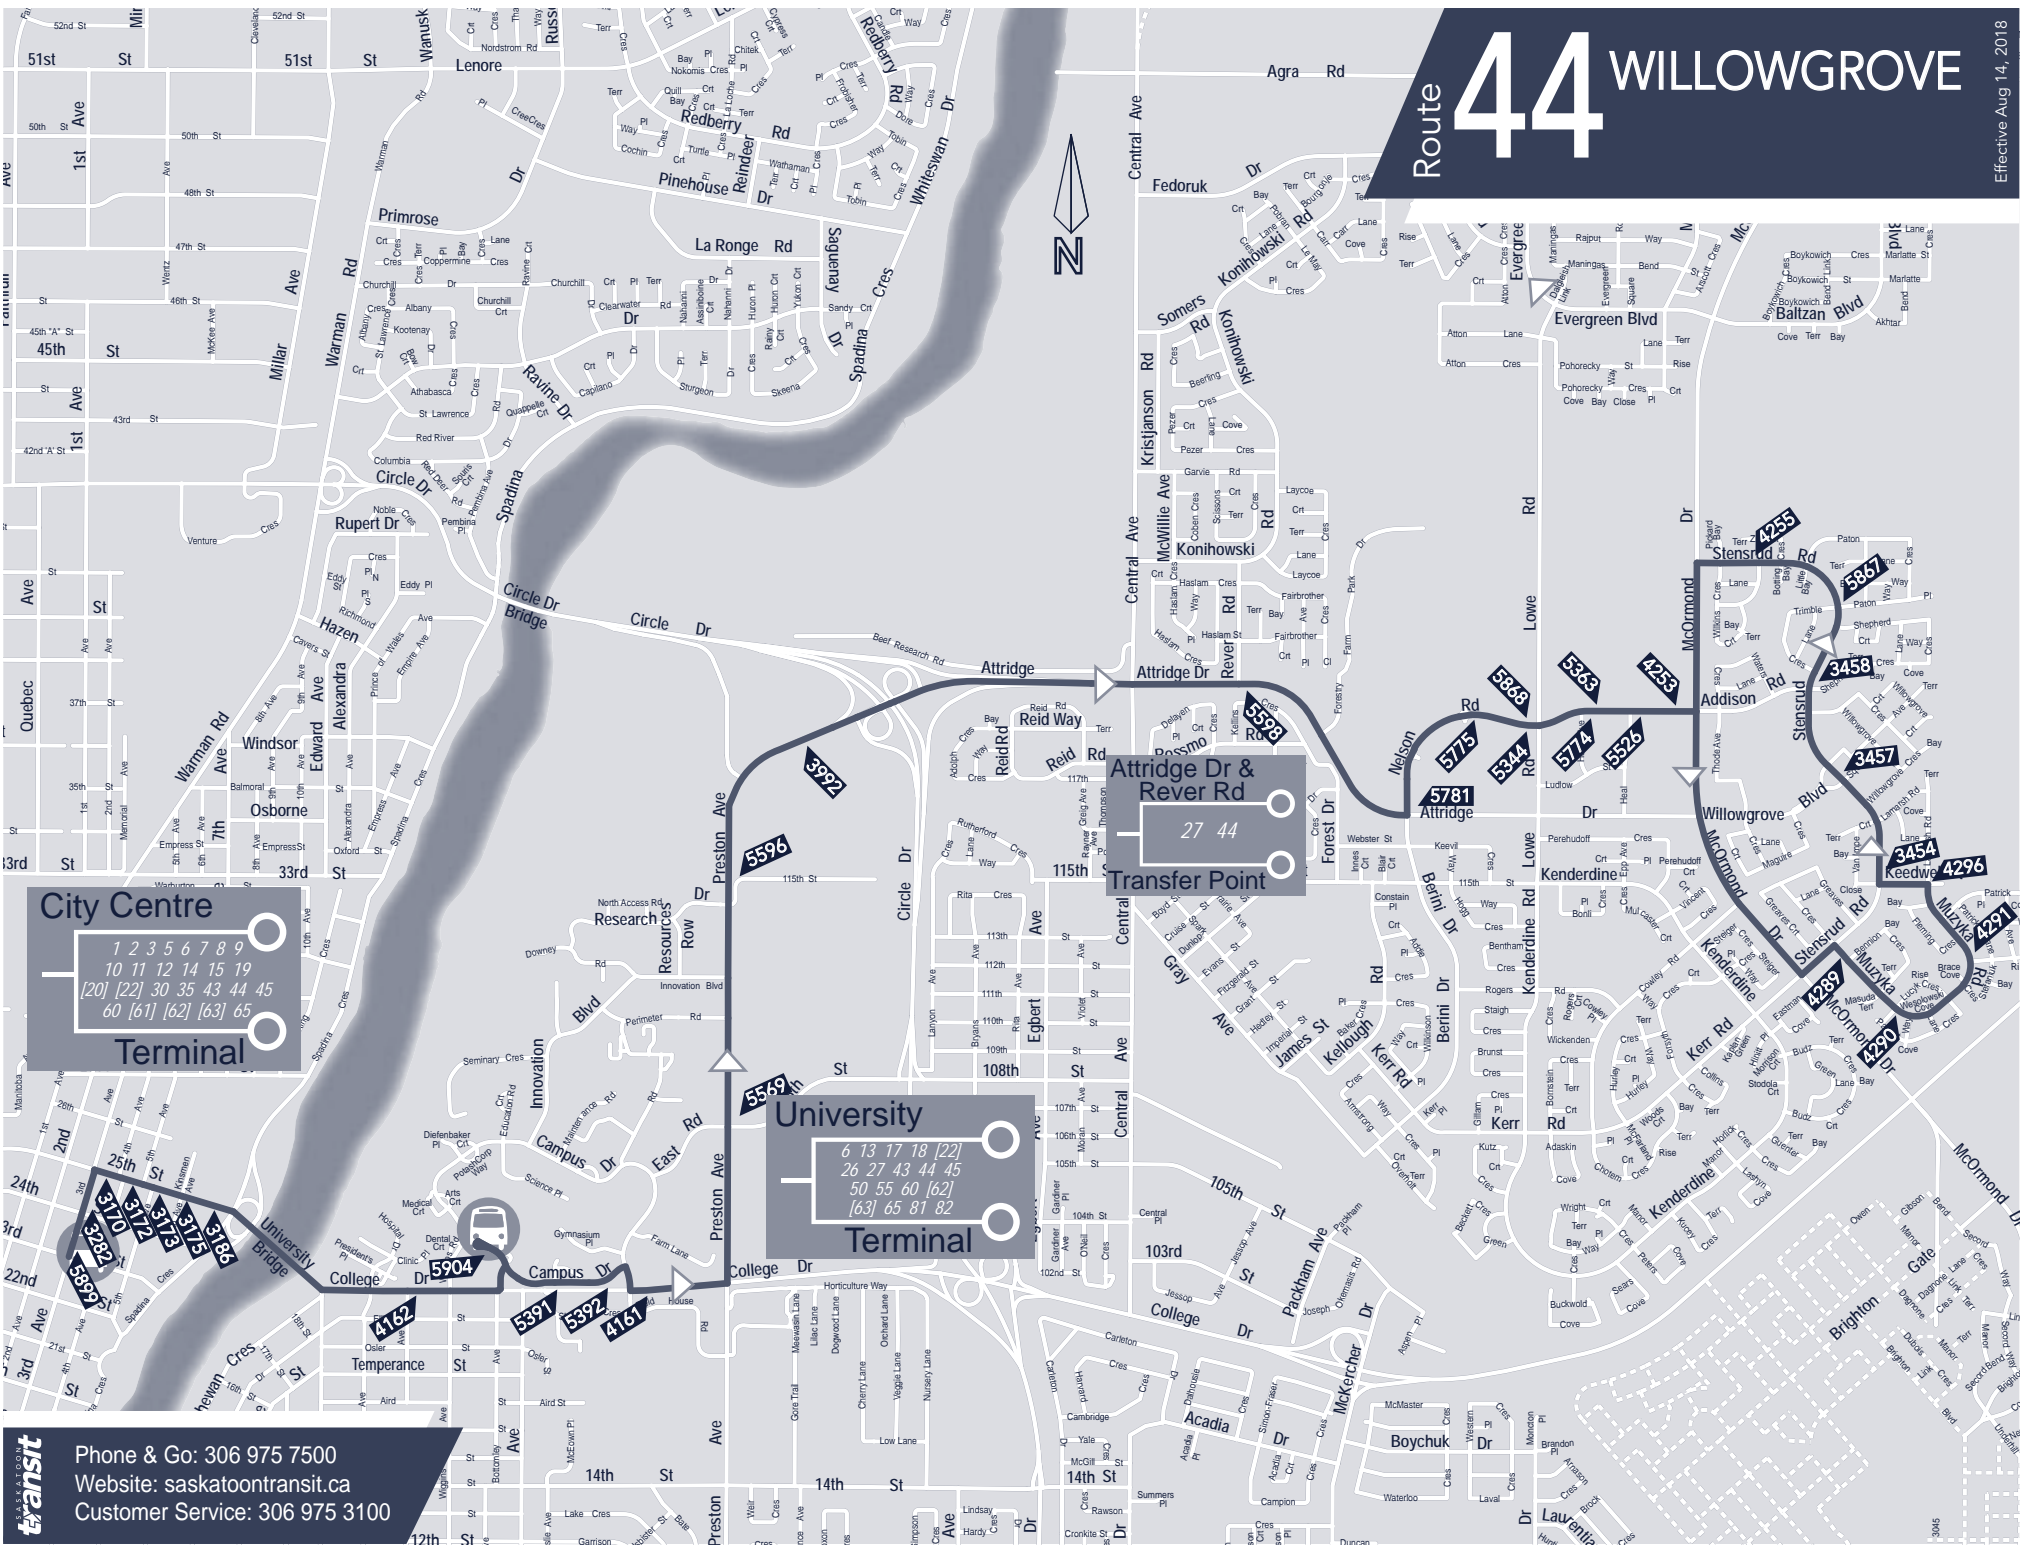

# Route 44 WILLOWGROVE

Effective Aug 14, 2018

**City Centre**

1	2	3	5	6	7	8	9
10	11	12	14	15	19		
[20]	[22]	30	35	43	44	45	
60	[61]	[62]	[63]	65			

**Terminal**

**University**

6	13	17	18	[22]
26	27	43	44	45
50	55	60	[62]	
[63]	65	81	82	

♿ Designated low floor service

**G** End of service, bus to garage

\* Route changes to 4 City Centre at Nelson & Lowe, no transfer required