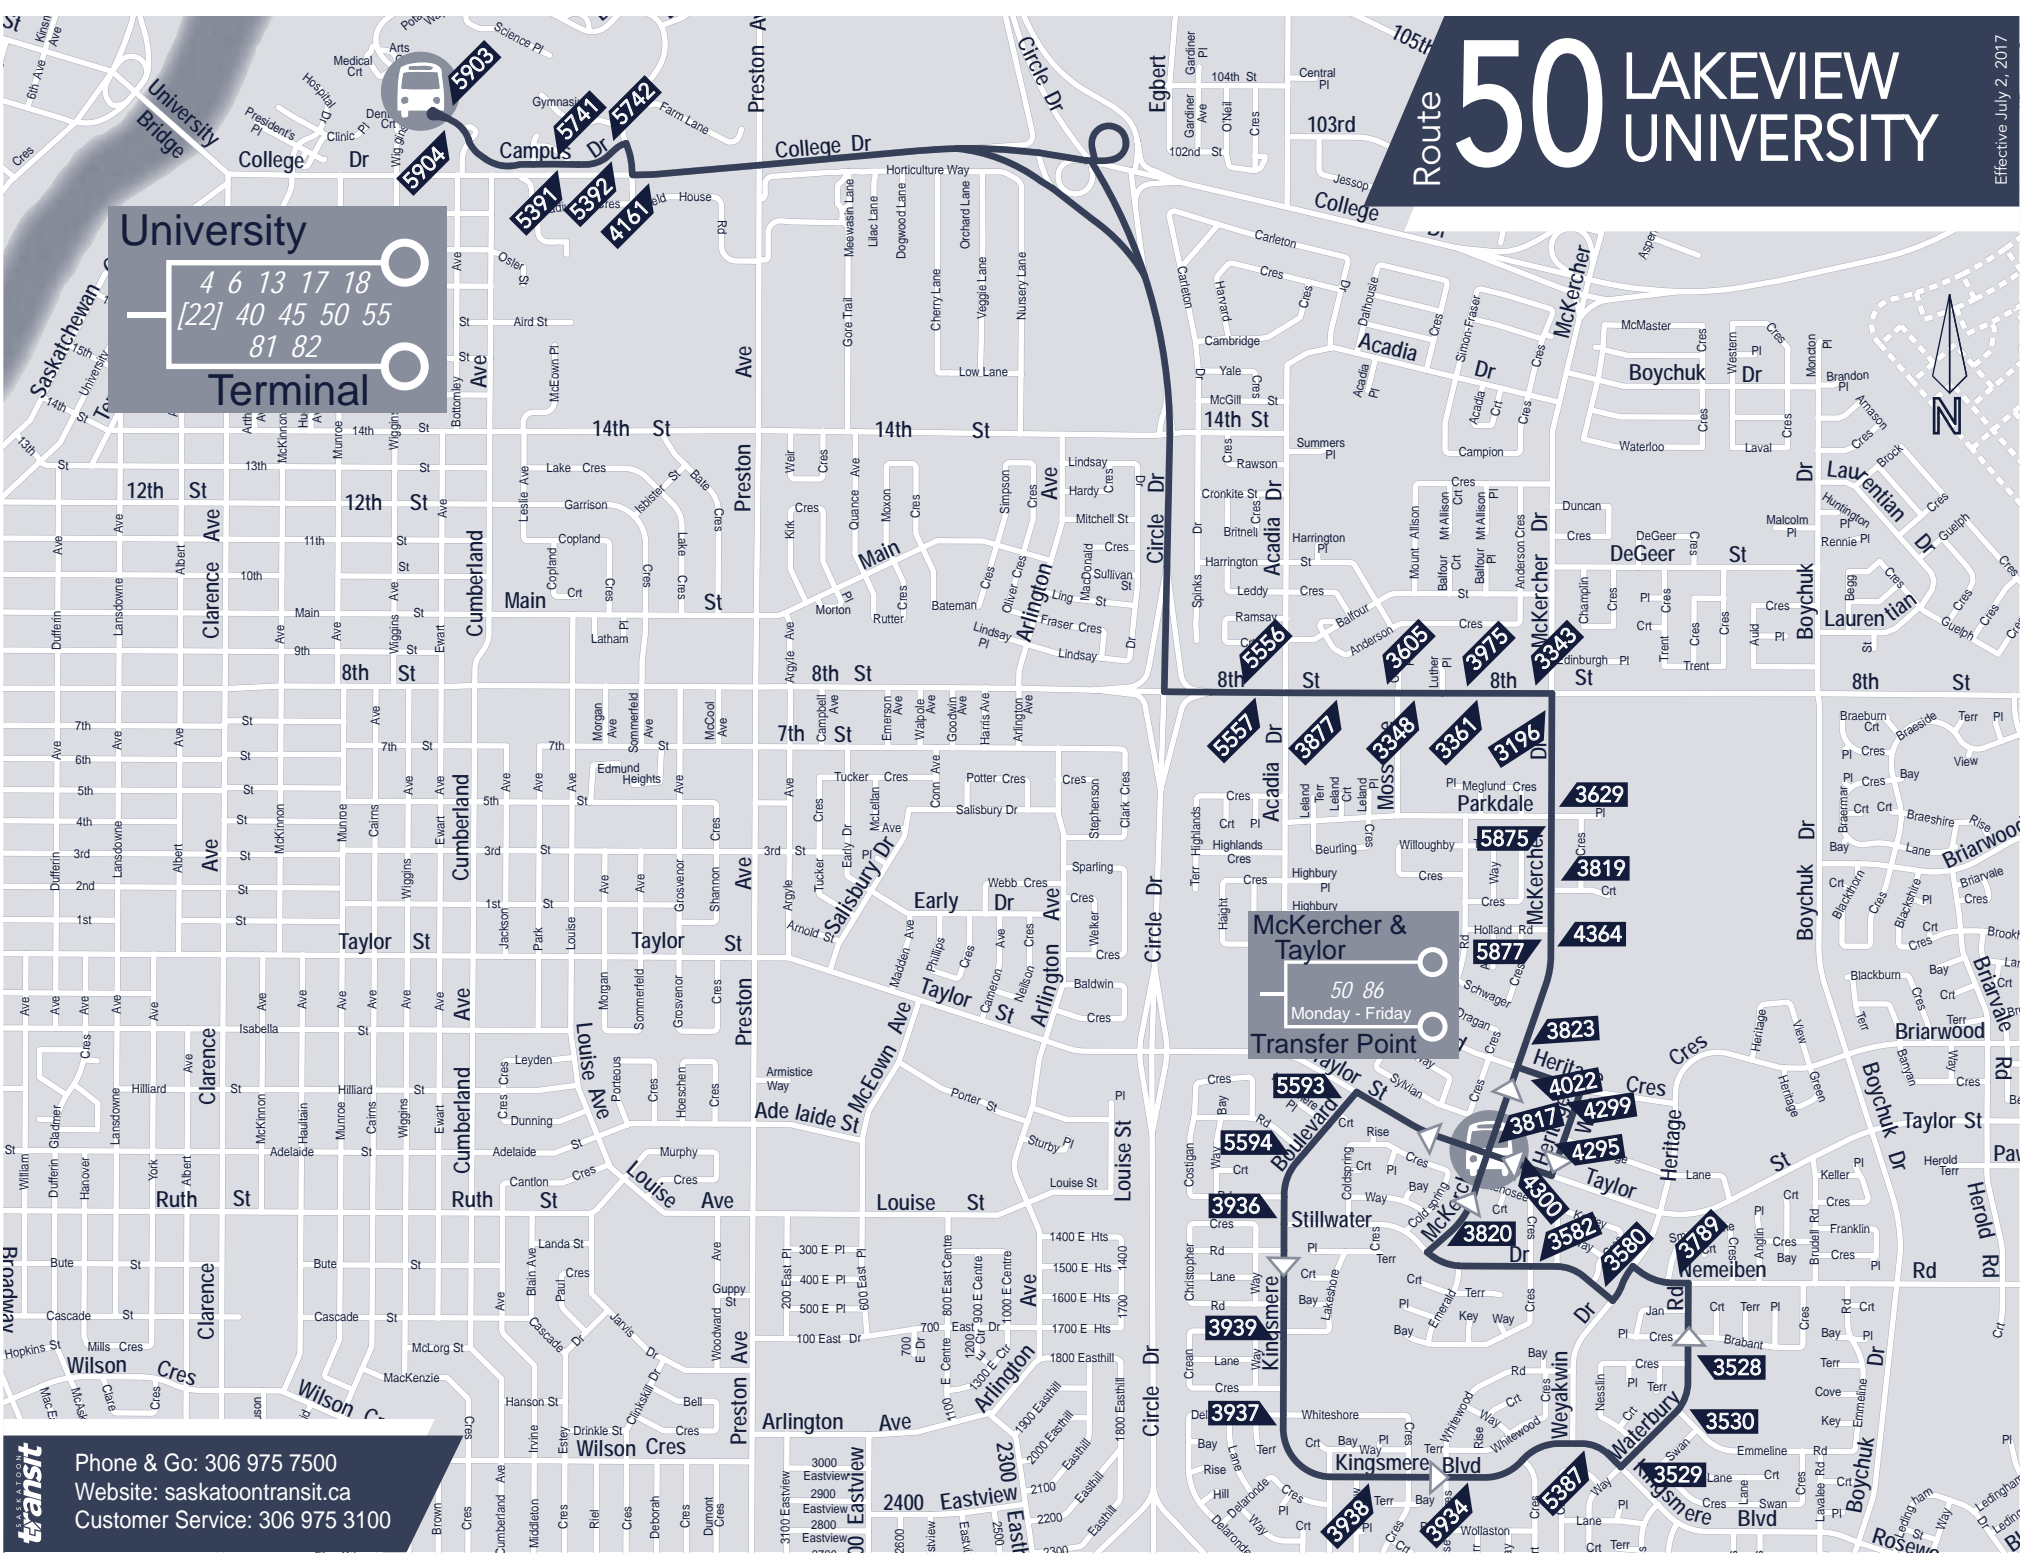

Route 50 LAKEVIEW UNIVERSITY

Effective July 2, 2017

University Terminal

4 6 13 17 18
[22] 40 45 50 55
81 82

Saskatoon transit

Phone & Go: 306 975 7500
Website: saskatoontransit.ca
Customer Service: 306 975 3100