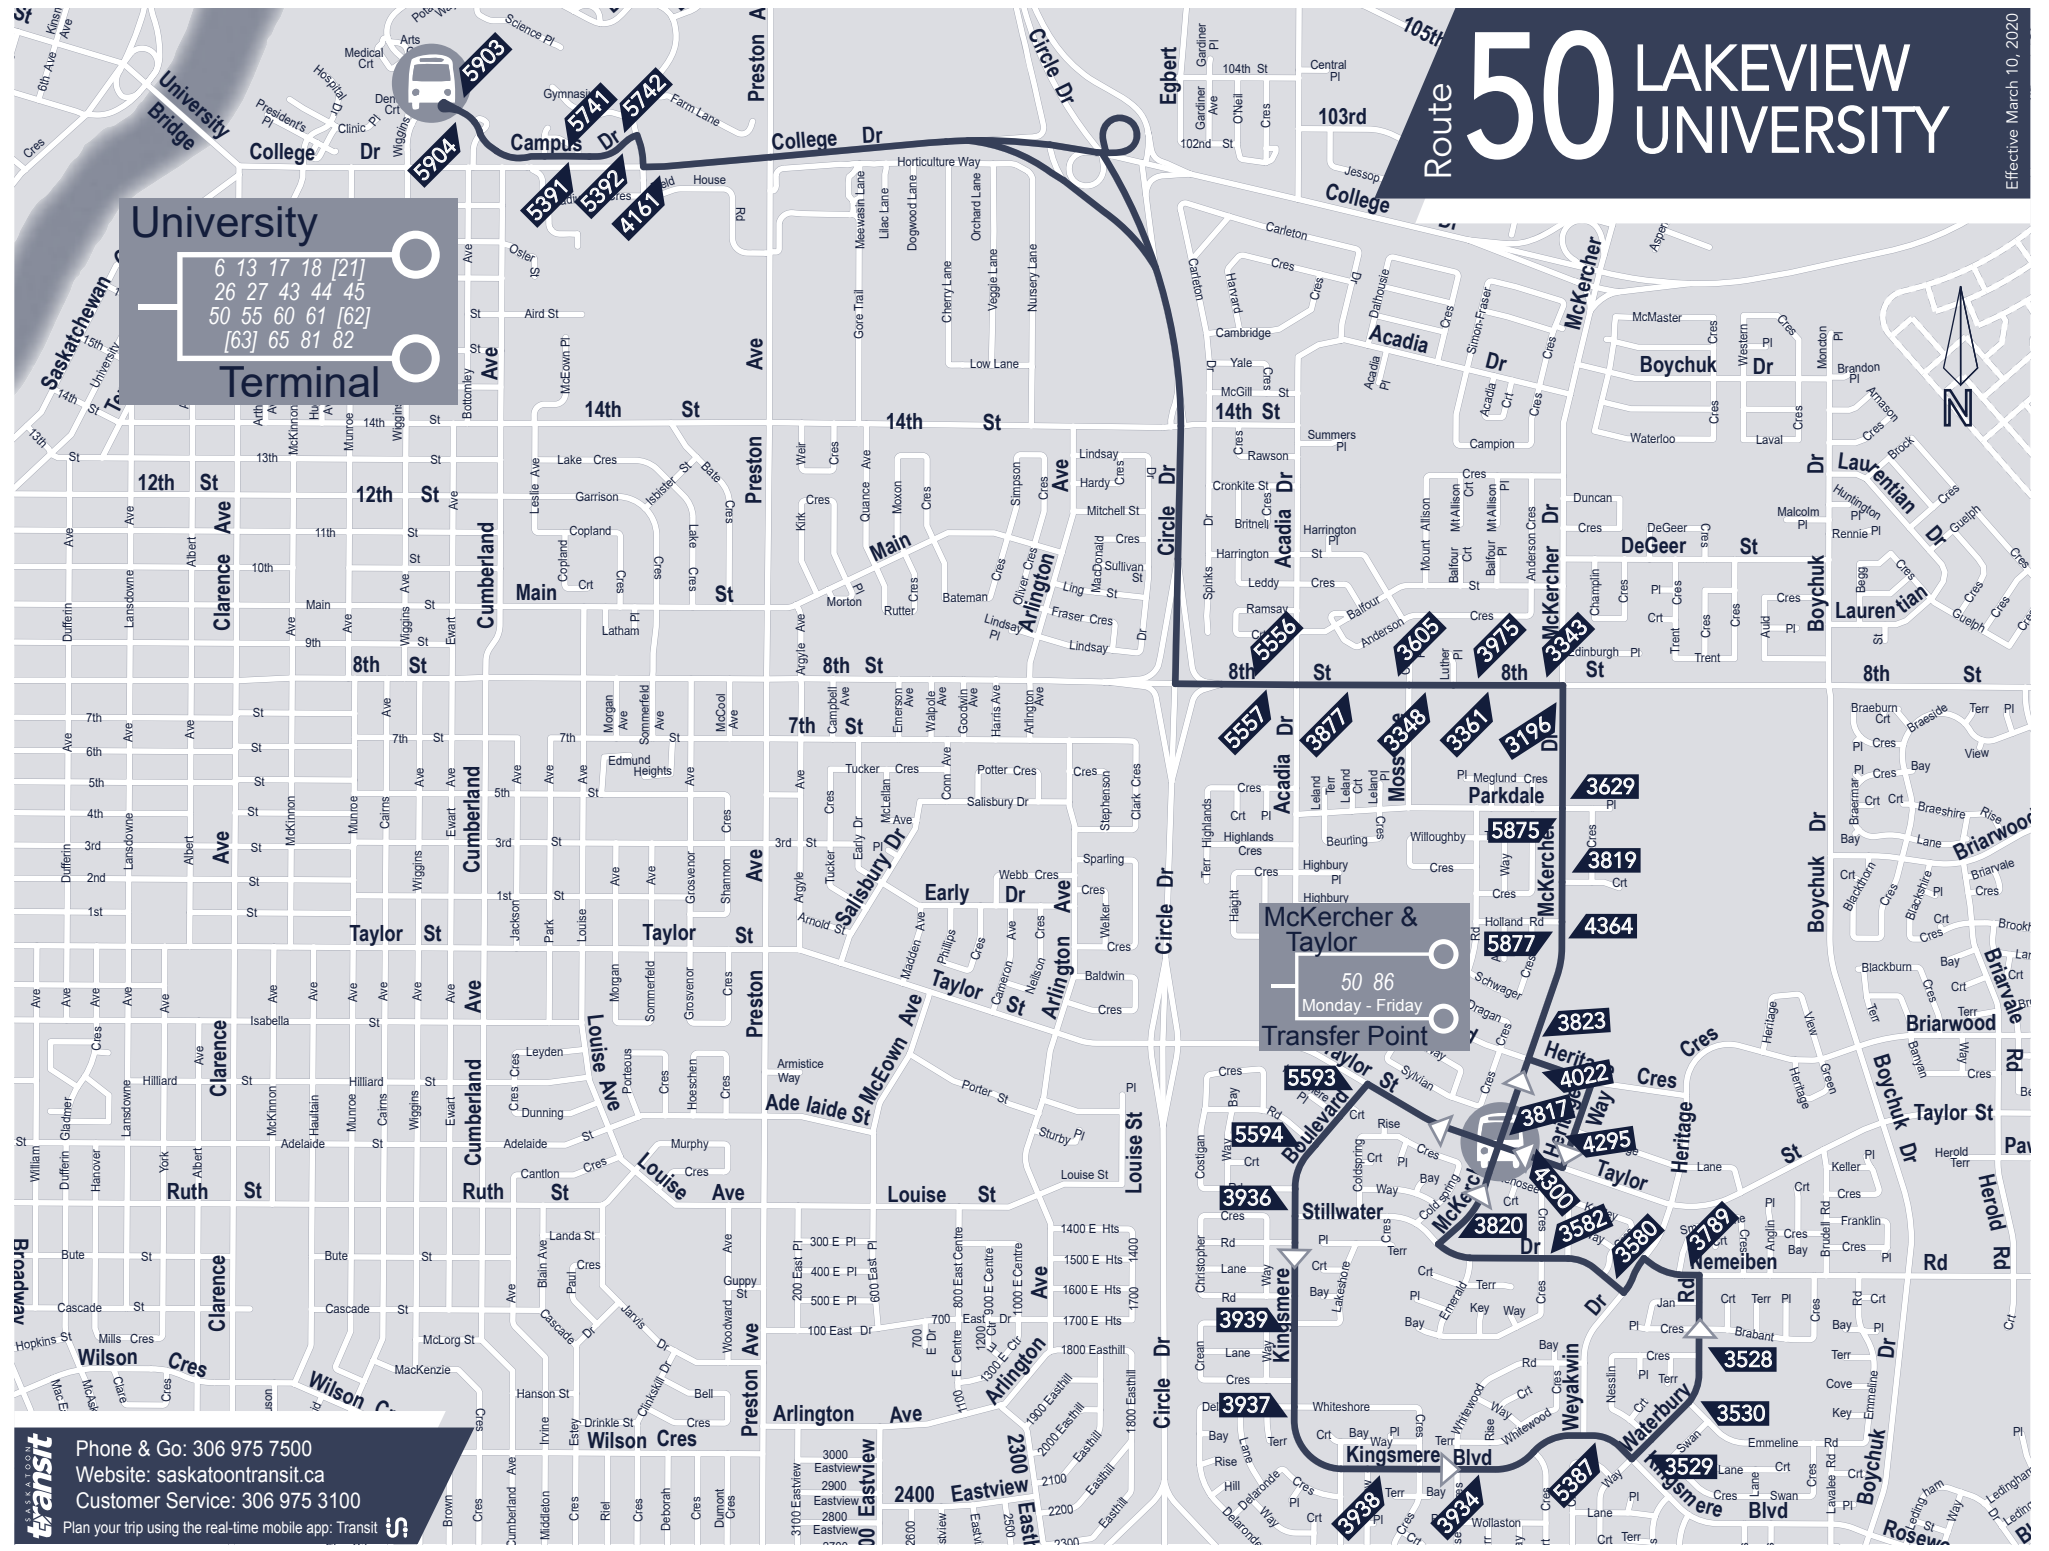

# Route 50 LAKEVIEW UNIVERSITY

**University Terminal**

6	13	17	18	[21]
26	27	43	44	45
50	55	60	61	[62]
[63]	65	81	82	

**Saskatoon Transit**

Phone & Go: 306 975 7500  
 Website: saskatoontransit.ca  
 Customer Service: 306 975 3100

Plan your trip using the real-time mobile app: Transit

# 50 Lakeview

Lakeview

University

UNIVERSITY PLACE RIEL	8TH STREET & INDIGO BOOKS	KINGSMERE BOULEVARD & TAYLOR STREET	KINGSMERE BOULEVARD & WOLLASTON CRESCENT	MCKERCHER DRIVE & STILLWATER DRIVE	8TH STREET & MCKERCHER DRIVE	8TH STREET & JYSK STORE	UNIVERSITY PLACE RIEL
--------------------------	------------------------------	--	---	---------------------------------------	---------------------------------	----------------------------	--------------------------

All routes are fully accessible

**G** End of service, bus to garage