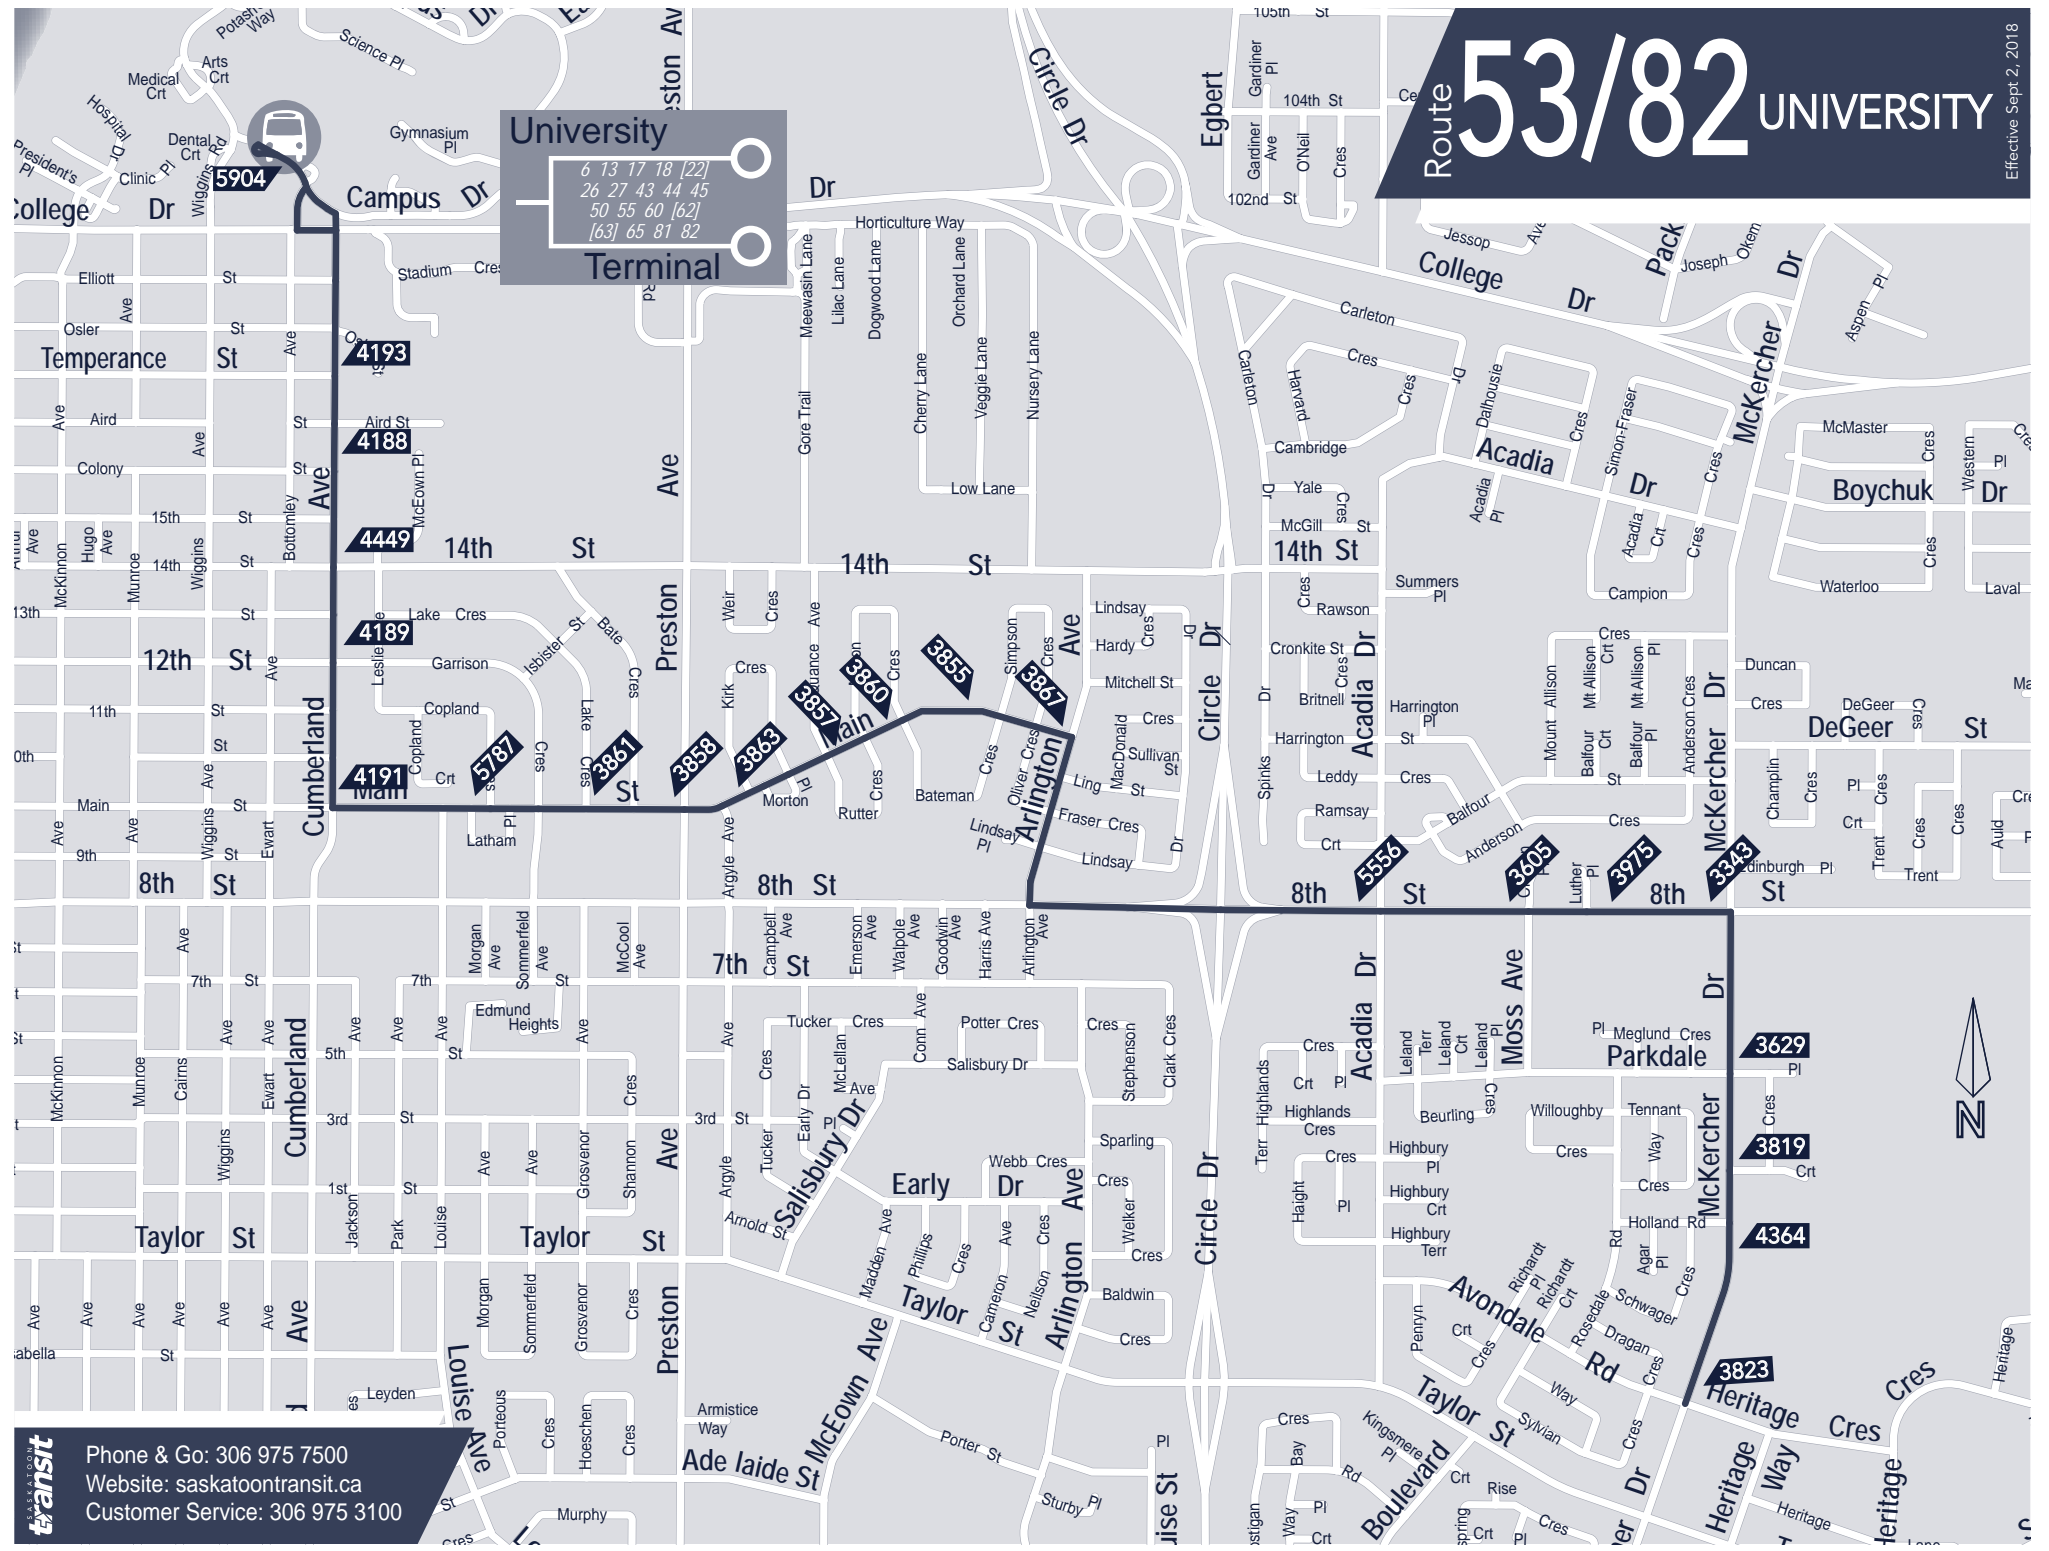

Route 53/82 UNIVERSITY

Effective Sept. 2, 2018

University Terminal

6	13	17	18	22
26	27	43	44	45
50	55	60	62	
63	65	81	82	

saskatoon transit
 Phone & Go: 306 975 7500
 Website: saskatoontransit.ca
 Customer Service: 306 975 3100

53/82 University*							
53				82			
MCKERCHER DRIVE & HERITAGE CRESECENT	8TH STREET & MCKERCHER DRIVE	8TH STREET @ JYSK	CENTRE MALL TERMINAL	MAIN STREET & ARLINGTON AVENUE	MAIN STREET & PRESTON AVENUE	UNIVERSITY - PLACE RIEL	
Monday to Friday							
7:37 AM	7:41 AM	7:44 AM		7:46 AM	7:48 AM	7:55 AM	G
			7:49 AM	7:55 AM	7:58 AM	8:14 AM	G
8:07 AM	8:11 AM	8:14 AM		8:16 AM	8:18 AM	8:25 AM	G
8:37 AM	8:41 AM	8:44 AM		8:46 AM	8:48 AM	8:55 AM	
9:07 AM	9:11 AM	9:14 AM		9:16 AM	9:18 AM	9:25 AM	G
9:37 AM	9:41 AM	9:44 AM		9:46 AM	9:48 AM	9:55 AM	

 Designated low floor service

G End of service, bus to garage

* Schedule operates when U of S is in full session