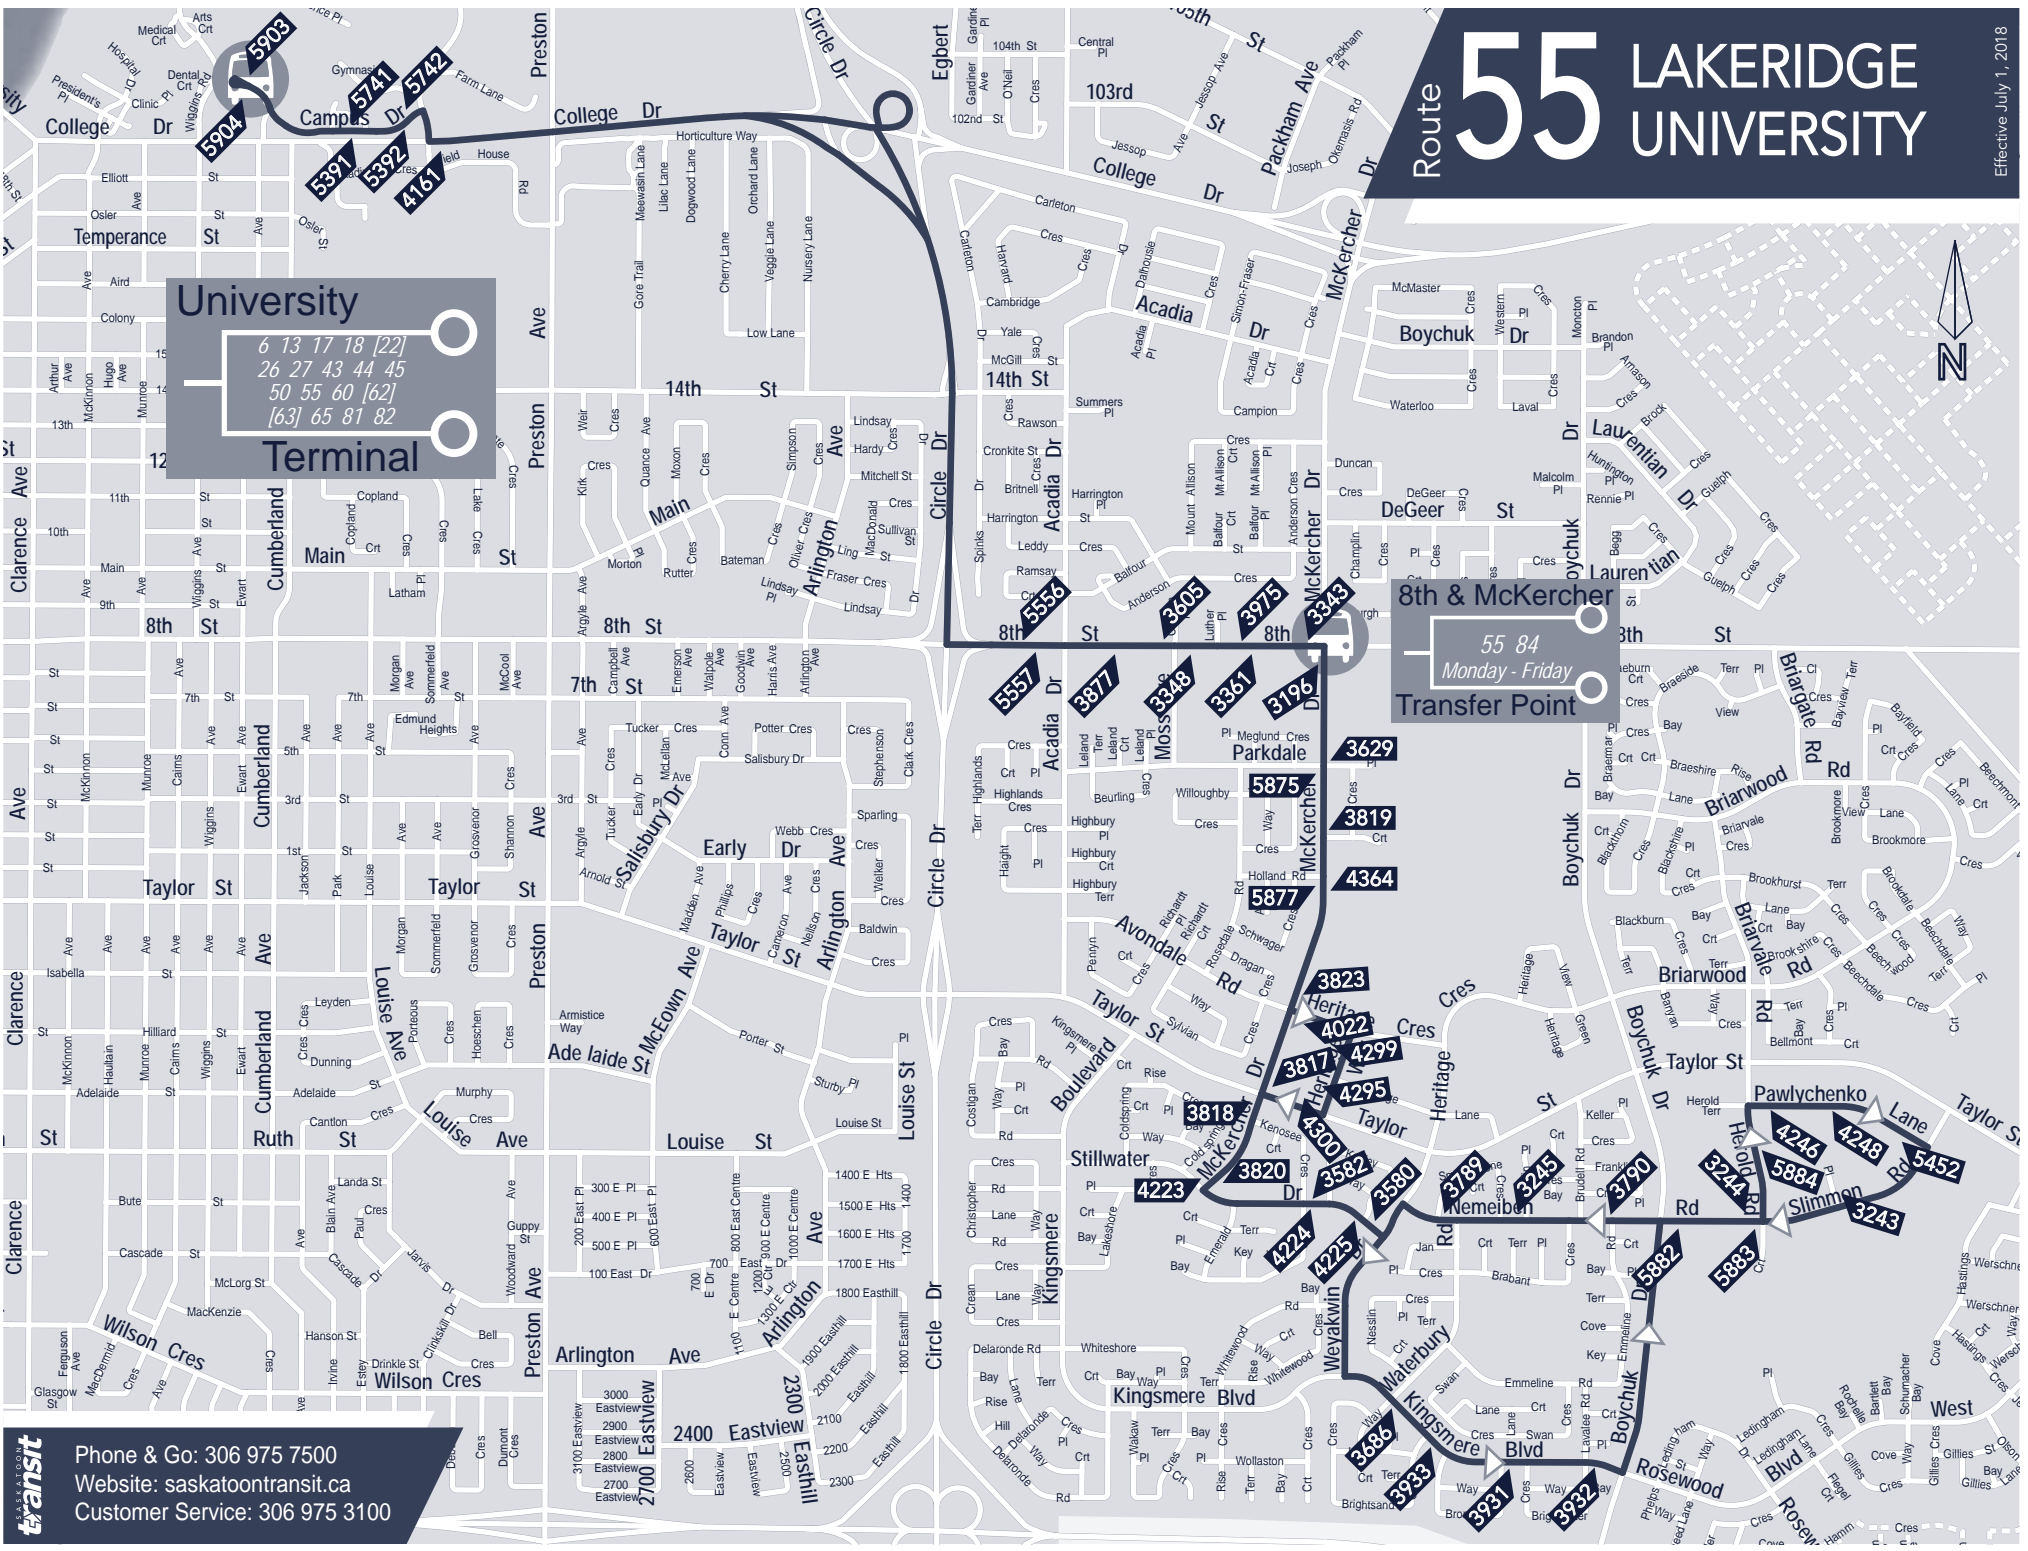

Route 55 LAKERIDGE UNIVERSITY

Effective July 1, 2018

University
 6 13 17 18 [22]
 26 27 43 44 45
 50 55 60 [62]
 [63] 65 81 82

Terminal

8th & Mckercher
 55 84
 Monday - Friday
Transfer Point

saskatoon transit
 Phone & Go: 306 975 7500
 Website: saskatoontransit.ca
 Customer Service: 306 975 3100