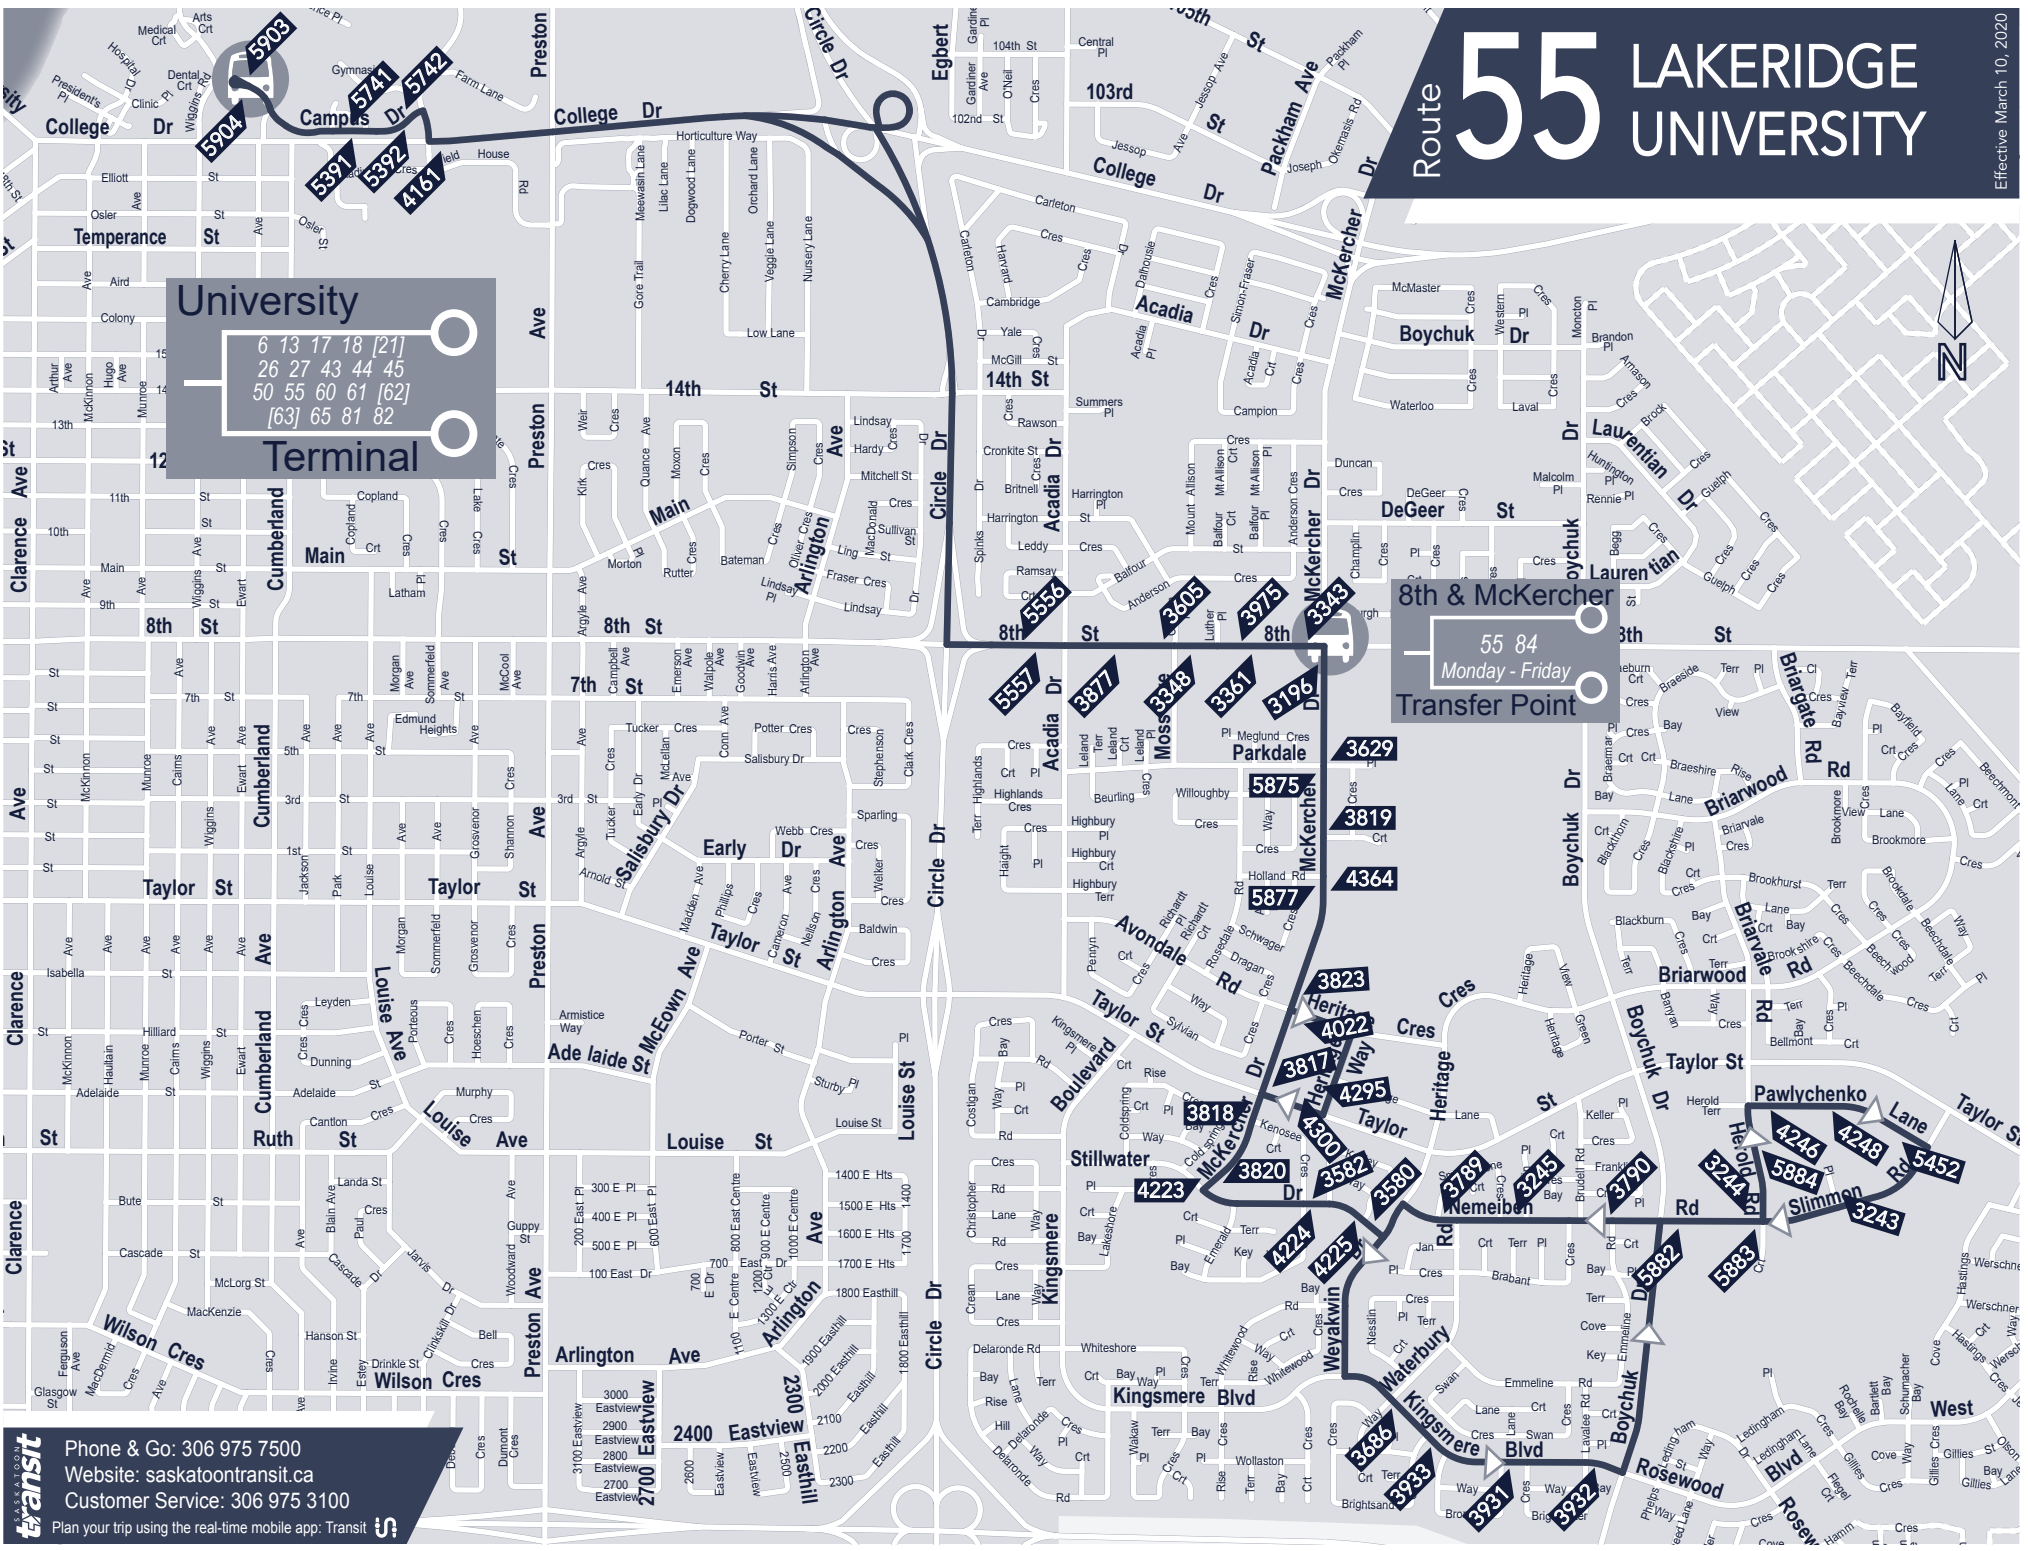

Route **55** LAKERIDGE UNIVERSITY

Effective March 10, 2020

University

6	13	17	18	[21]
26	27	43	44	45
50	55	60	61	[62]
[63]	65	81	82	

Terminal

8th & Mckercher

55 84
Monday - Friday
Transfer Point

saskatoon transit

All routes are fully accessible

G End of service, bus to garage