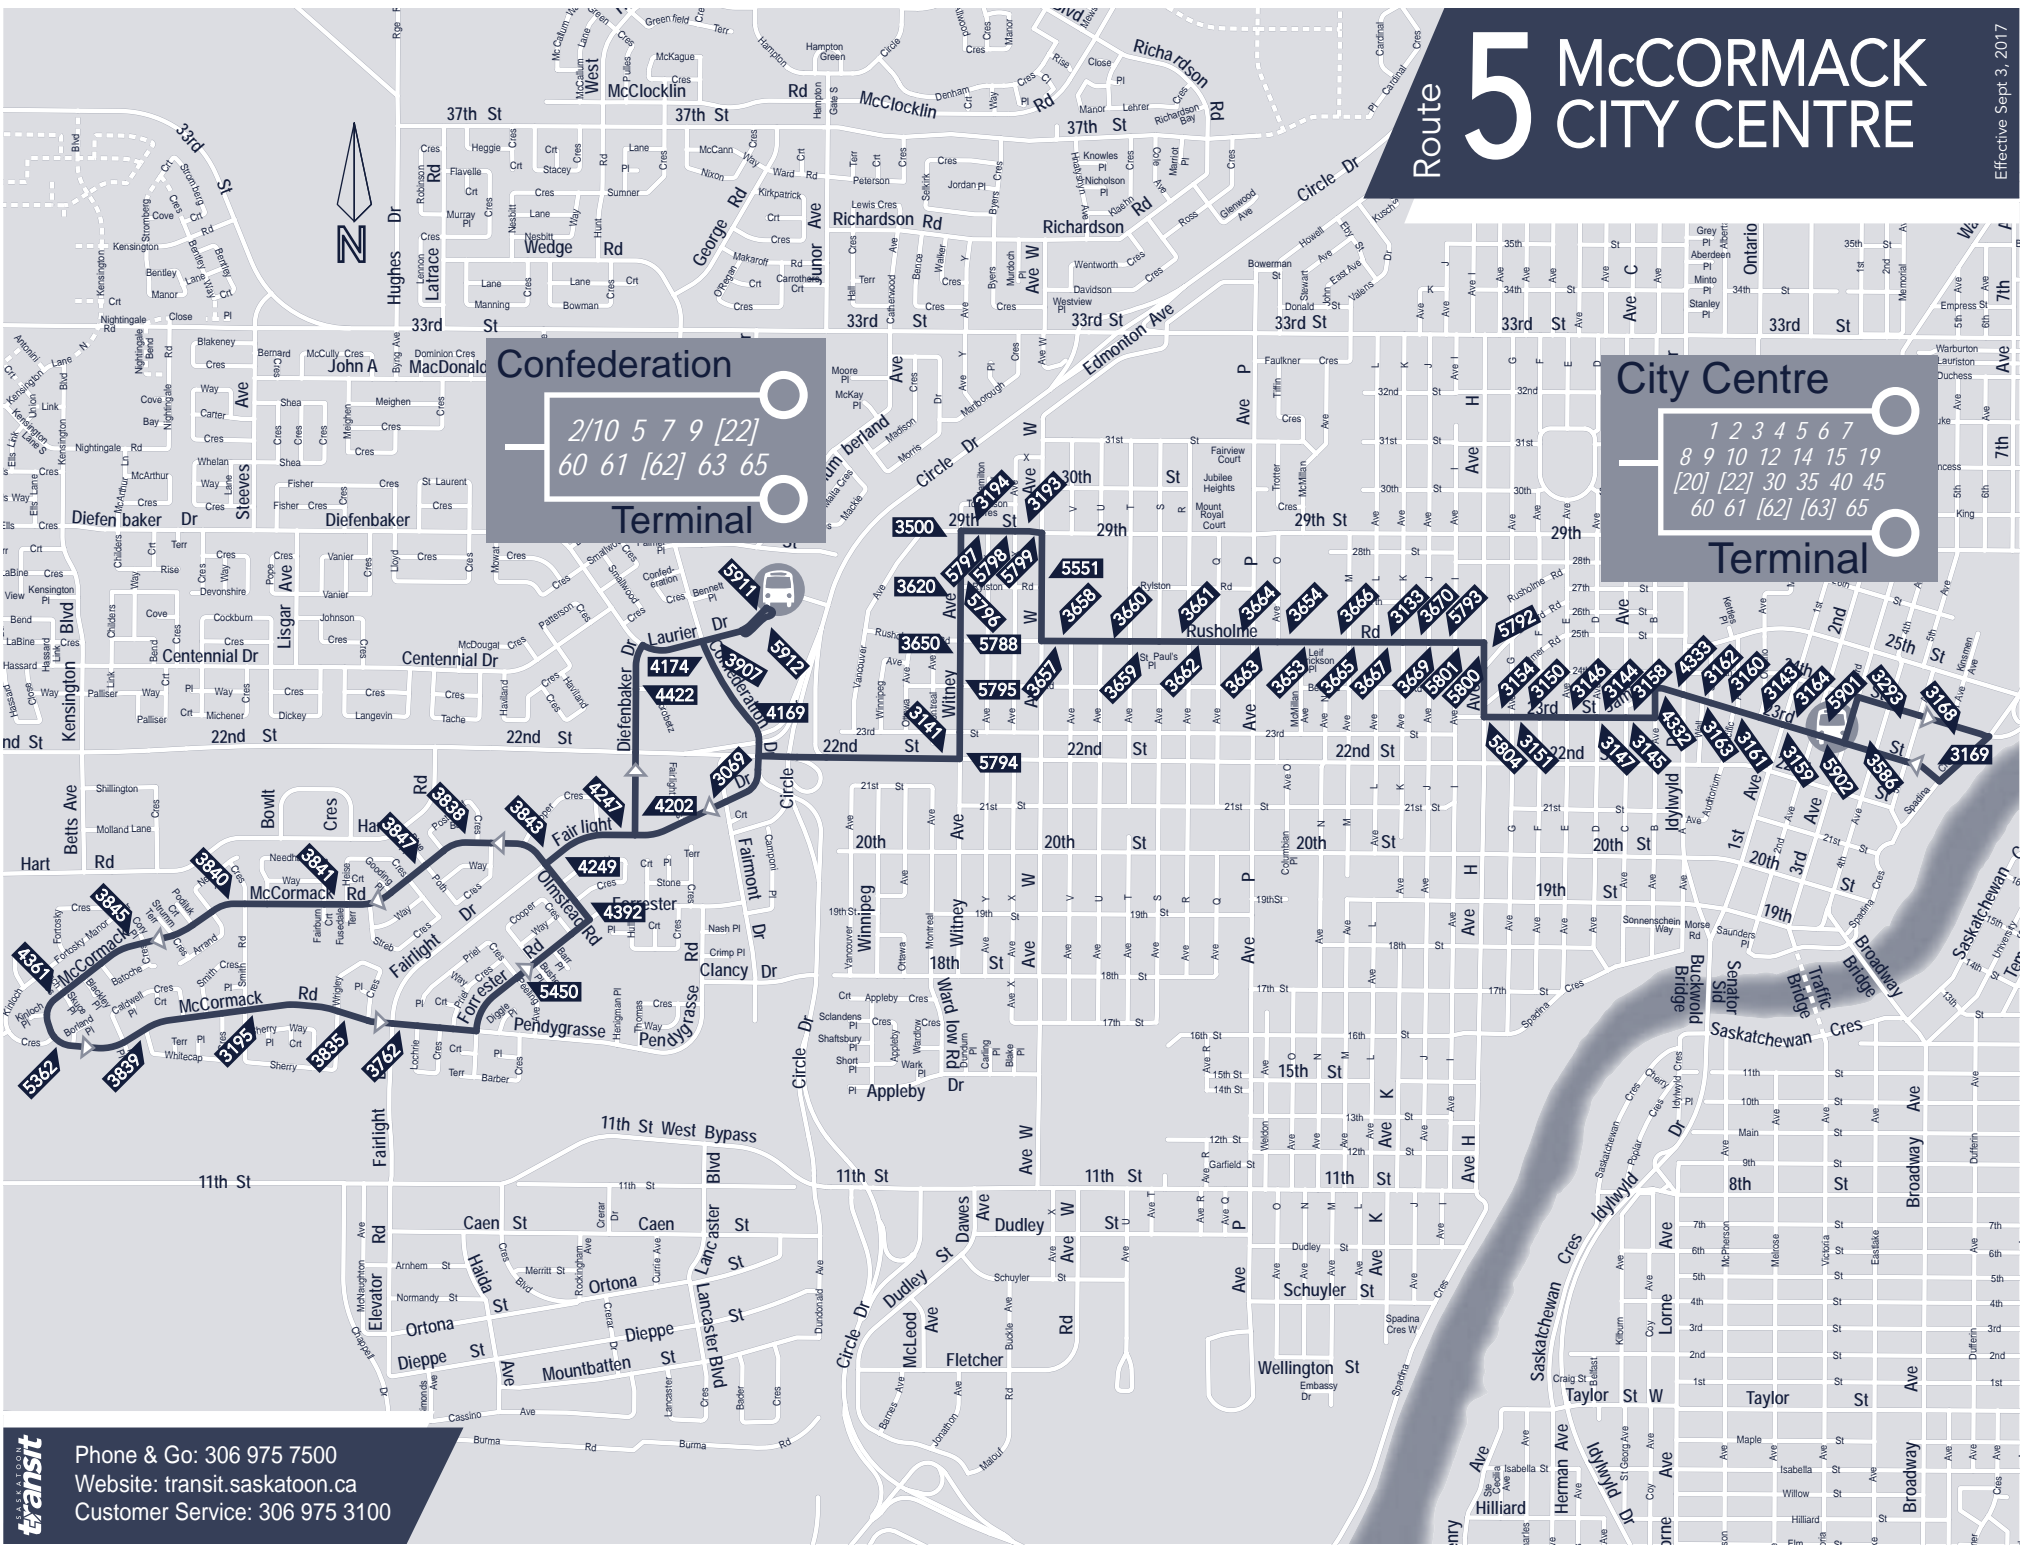

# Route 5 McCORMACK CITY CENTRE

Effective Sept 3, 2017

**Confederation Terminal**  
 2/10 5 7 9 [22]  
 60 61 [62] 63 65

**City Centre Terminal**  
 1 2 3 4 5 6 7  
 8 9 10 12 14 15 19  
 [20] [22] 30 35 40 45  
 60 61 [62] [63] 65