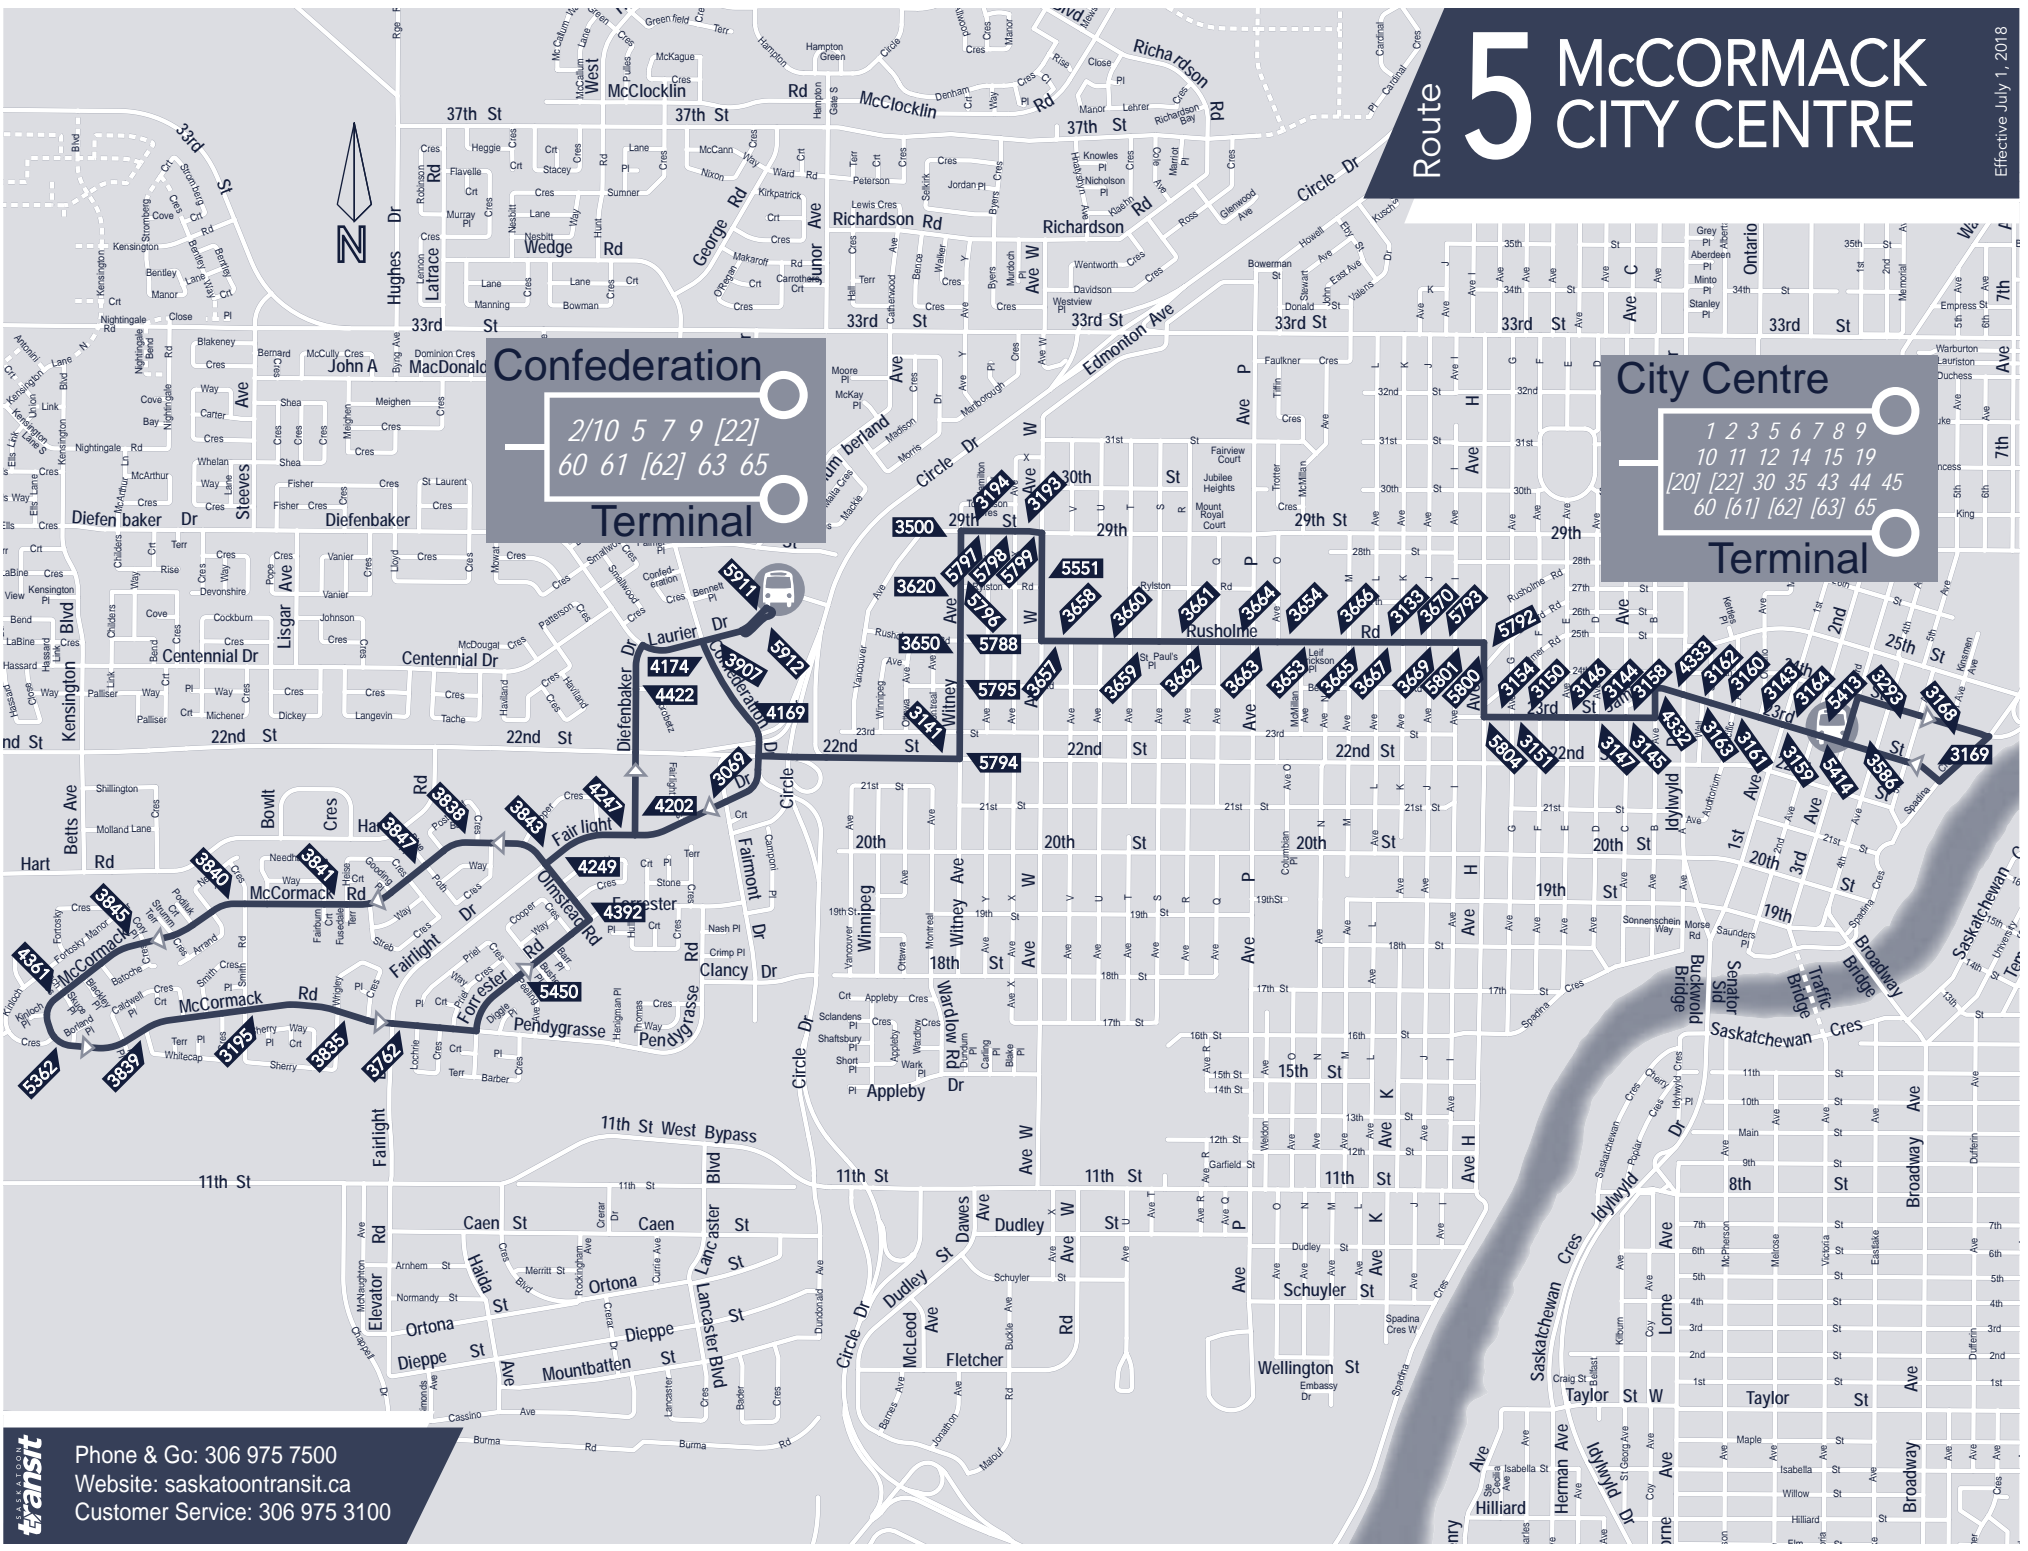

Route 5 McCORMACK CITY CENTRE

Effective July 1, 2018

Confederation Terminal

2/10 5 7 9 [22]
60 61 [62] 63 65

City Centre Terminal

1 2 3 5 6 7 8 9
10 11 12 14 15 19
[20] [22] 30 35 43 44 45
60 [61] [62] [63] 65