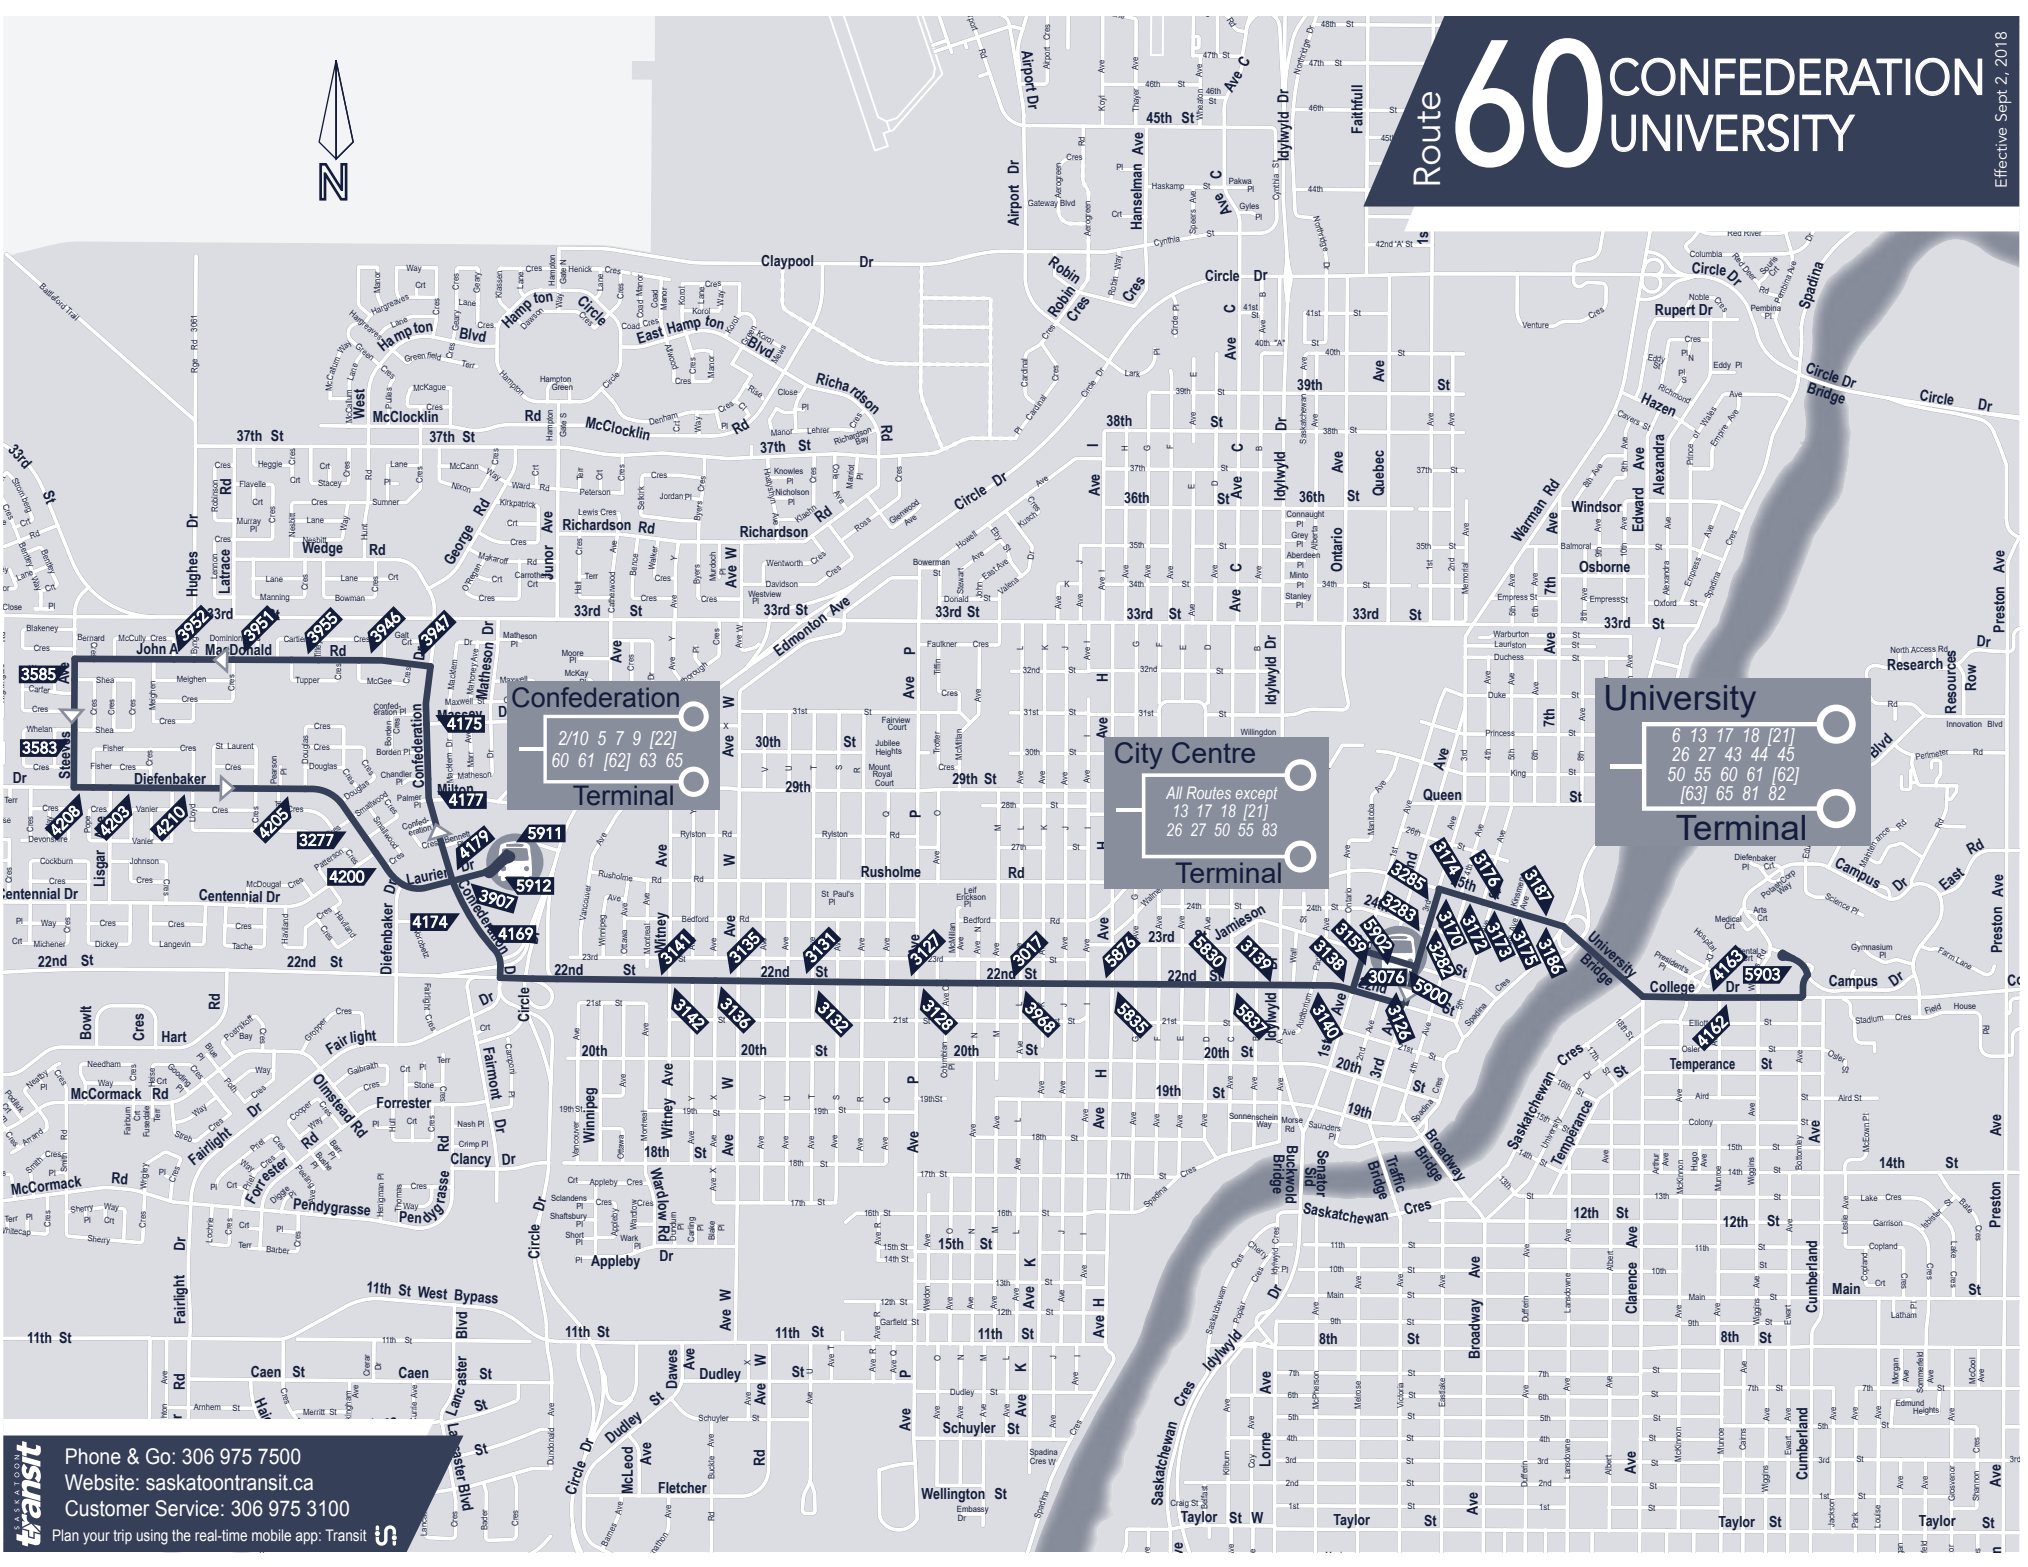

Route 60 CONFEDERATION UNIVERSITY

Effective Sept 2, 2018

Confederation Terminal

2/10 5/7 9 [22]
60 61 [62] 63 65

City Centre Terminal

All Routes except
13 17 18 [21]
26 27 50 55 83

University Terminal

6 13 17 18 [21]
26 27 43 44 45
50 55 60 61 [62]
[63] 65 81 82

All routes are fully accessible

G End of service, bus to garage