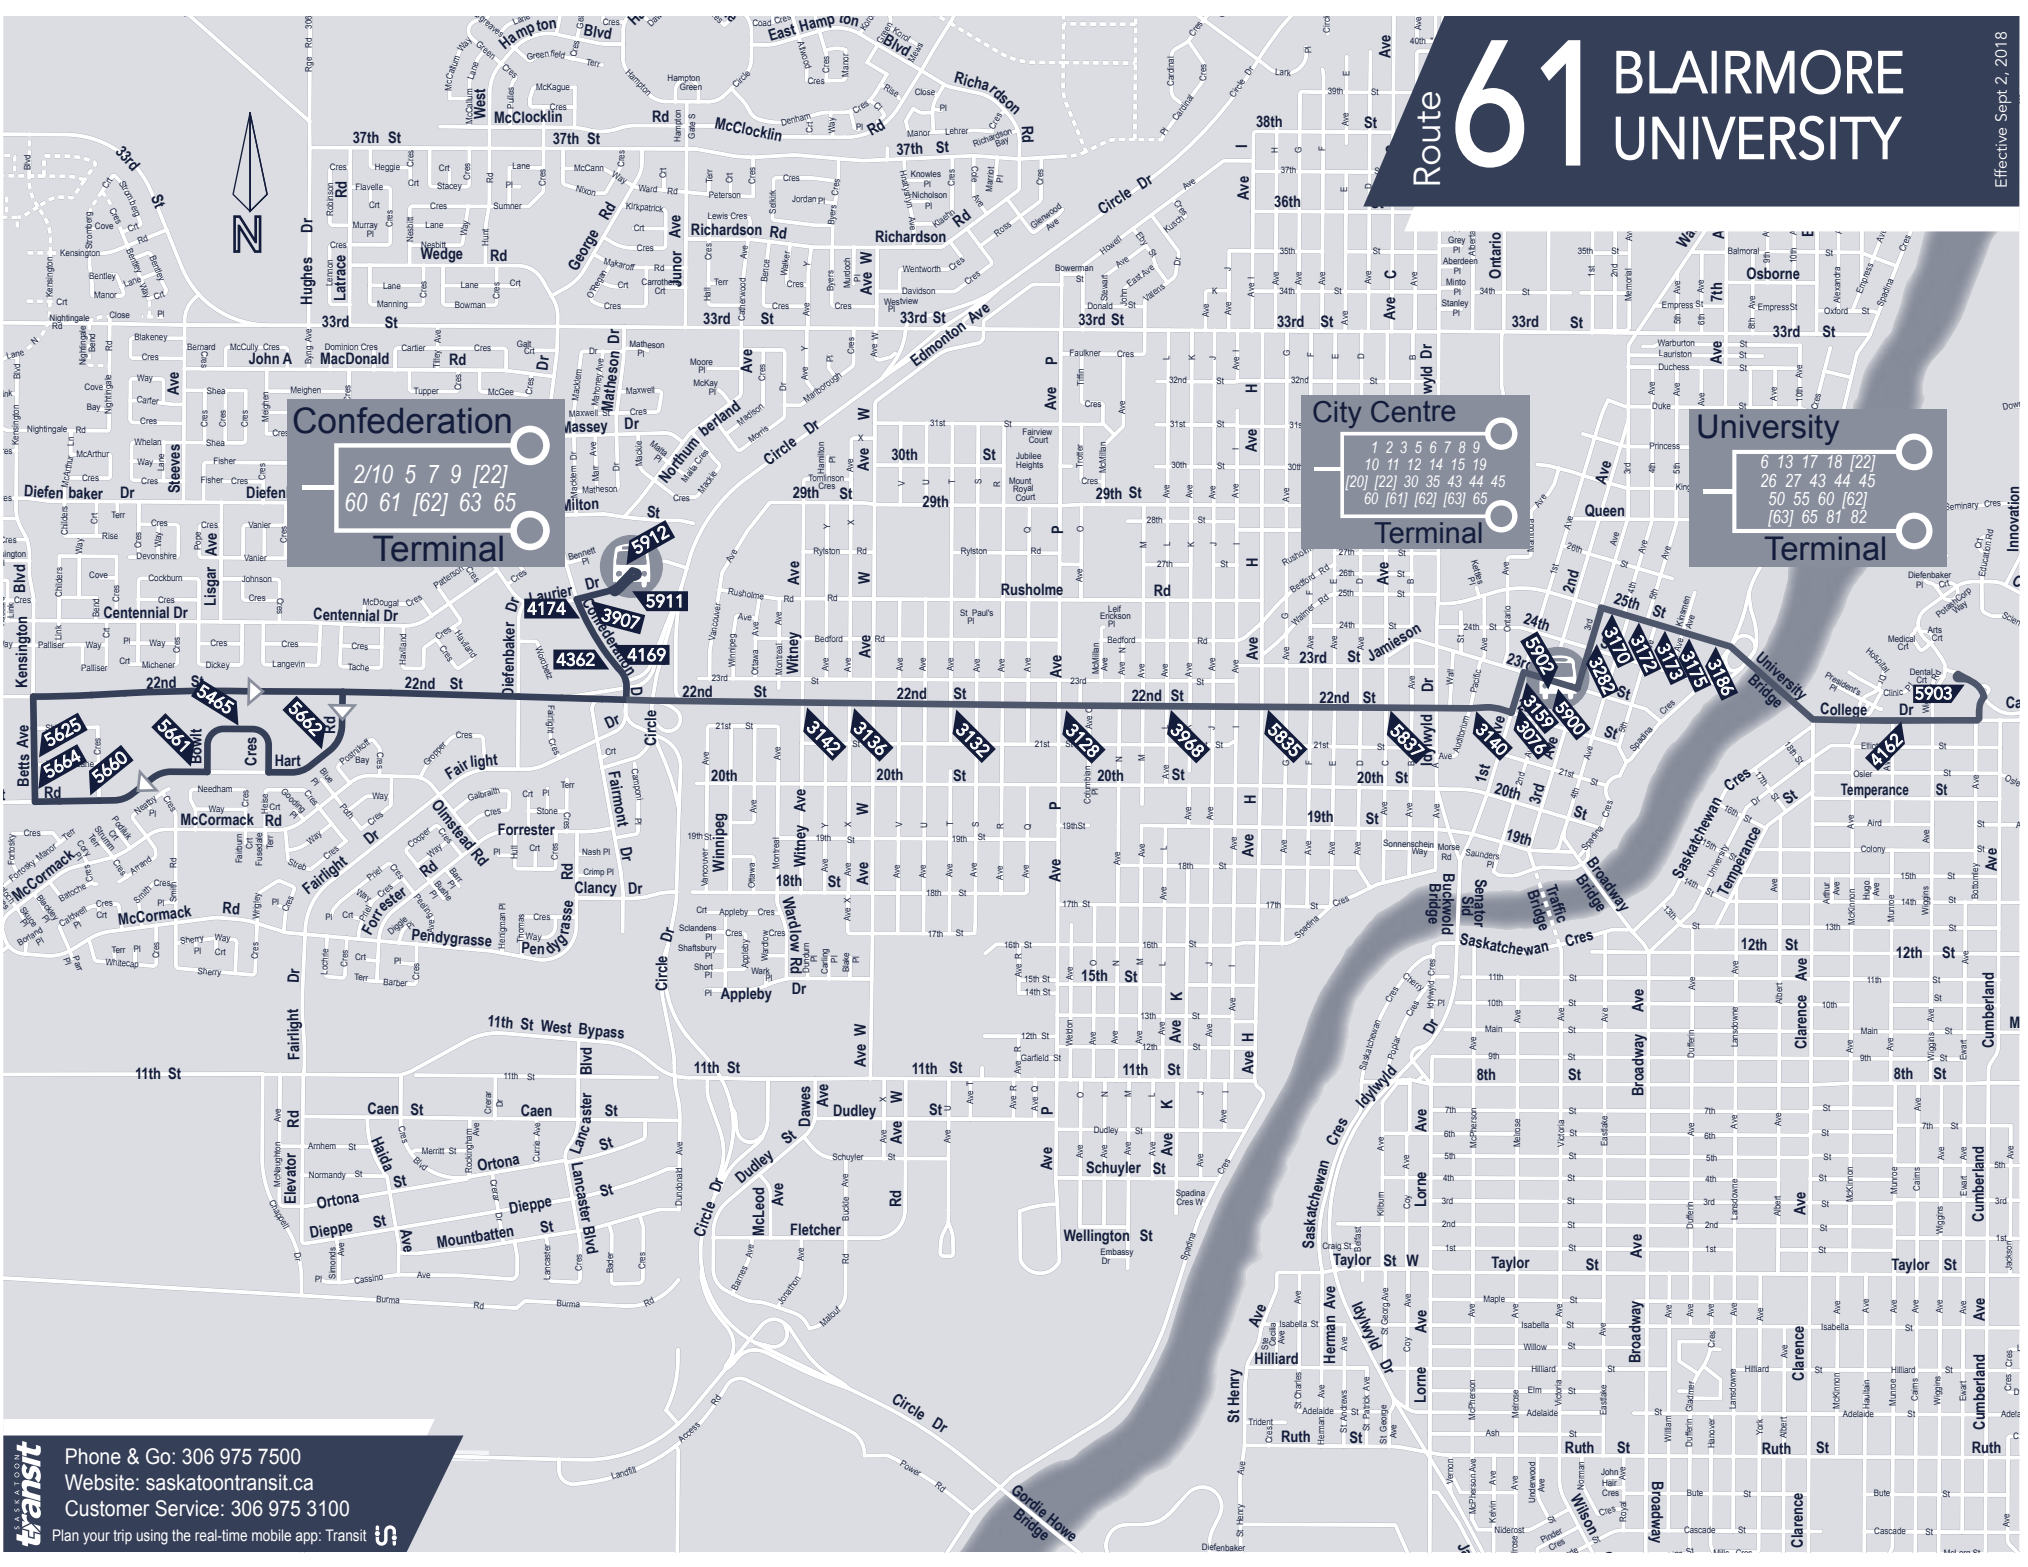

# Route 61 BLAIRMORE UNIVERSITY

Effective Sept. 2, 2018

**Confederation Terminal**

|      |    |      |    |      |
|------|----|------|----|------|
| 2/10 | 5  | 7    | 9  | [22] |
| 60   | 61 | [62] | 63 | 65   |

**City Centre Terminal**

|      |      |      |      |    |    |   |   |
|------|------|------|------|----|----|---|---|
| 1    | 2    | 3    | 5    | 6  | 7  | 8 | 9 |
| 10   | 11   | 12   | 14   | 15 | 19 |   |   |
| [20] | [22] | 30   | 35   | 43 | 44 |   |   |
| 60   | [61] | [62] | [63] | 65 |    |   |   |

**University Terminal**

|      |    |    |      |      |
|------|----|----|------|------|
| 6    | 13 | 17 | 18   | [22] |
| 26   | 27 | 43 | 44   | 45   |
| 50   | 55 | 60 | [62] |      |
| [63] | 65 | 81 | 82   |      |

♿ Designated low floor service  
**G** End of service, bus to garage  
 \* trip only runs when High School is in