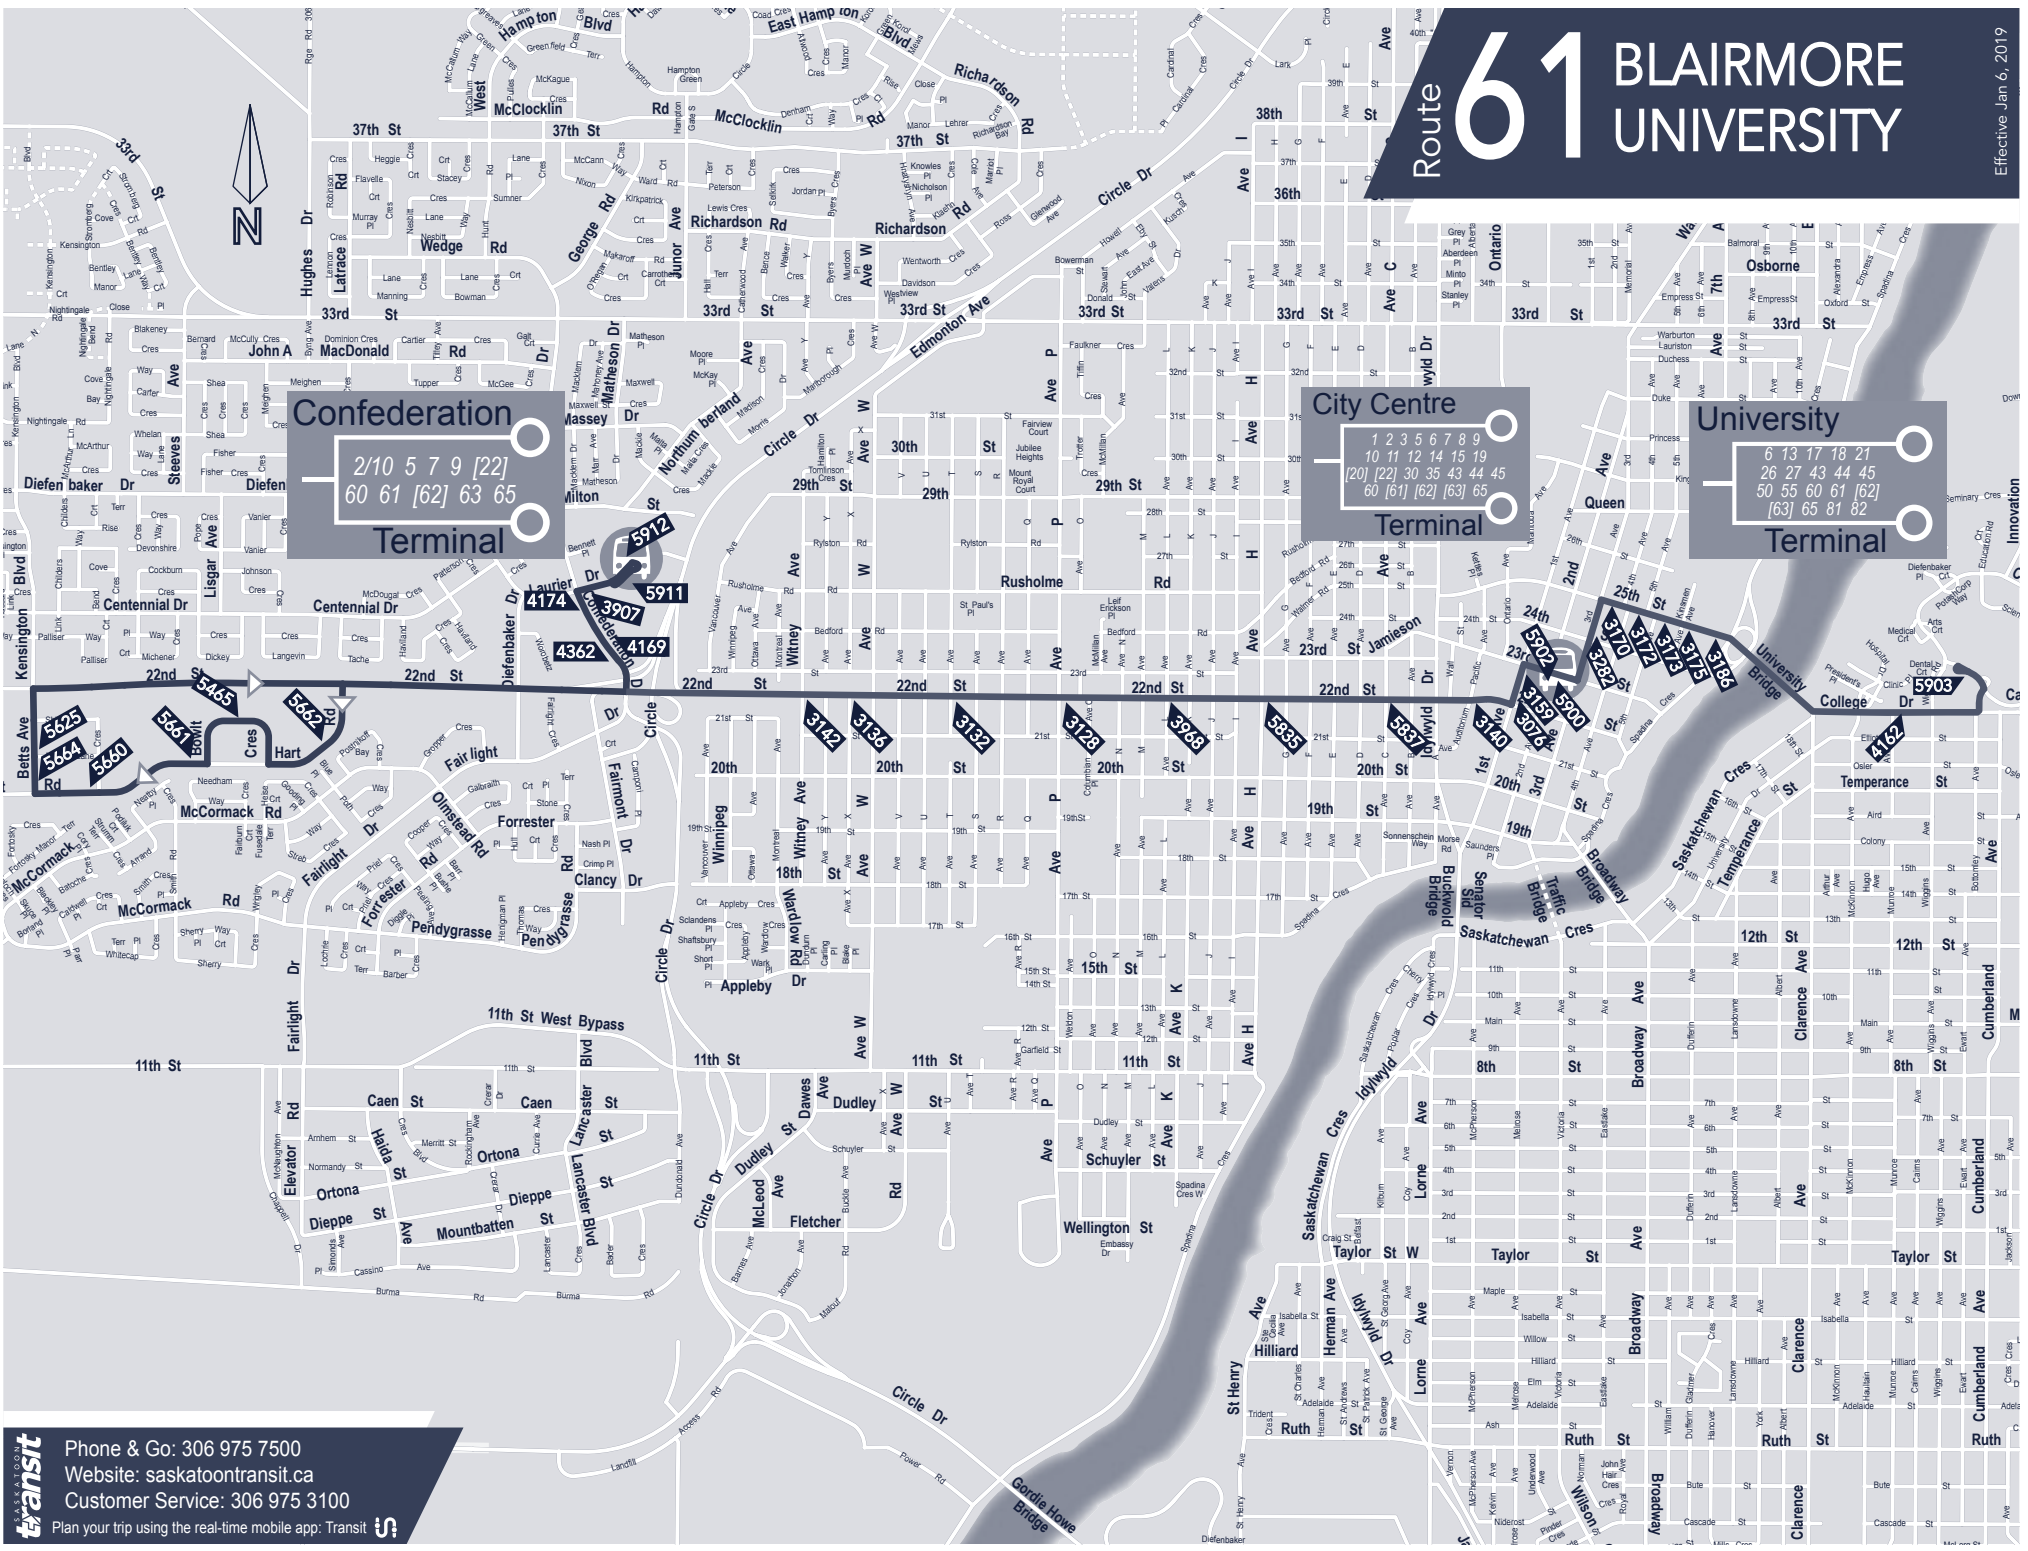

Route 61 BLAIRMORE UNIVERSITY

Effective Jan 6, 2019

Confederation Terminal

2/10	5	7	9	[22]
60	61	[62]	63	65

City Centre Terminal

1	2	3	5	6	7	8	9
10	11	12	14	15	19		
[20]	[22]	30	35	43	44	45	
60	[61]	[62]	[63]	65			

University Terminal

6	13	17	18	21
26	27	43	44	45
50	55	60	61	[62]
[63]	65	81	82	

saskatoon transit

Phone & Go: 306 975 7500
Website: saskatoontransit.ca
Customer Service: 306 975 3100

Plan your trip using the real-time mobile app: Transit