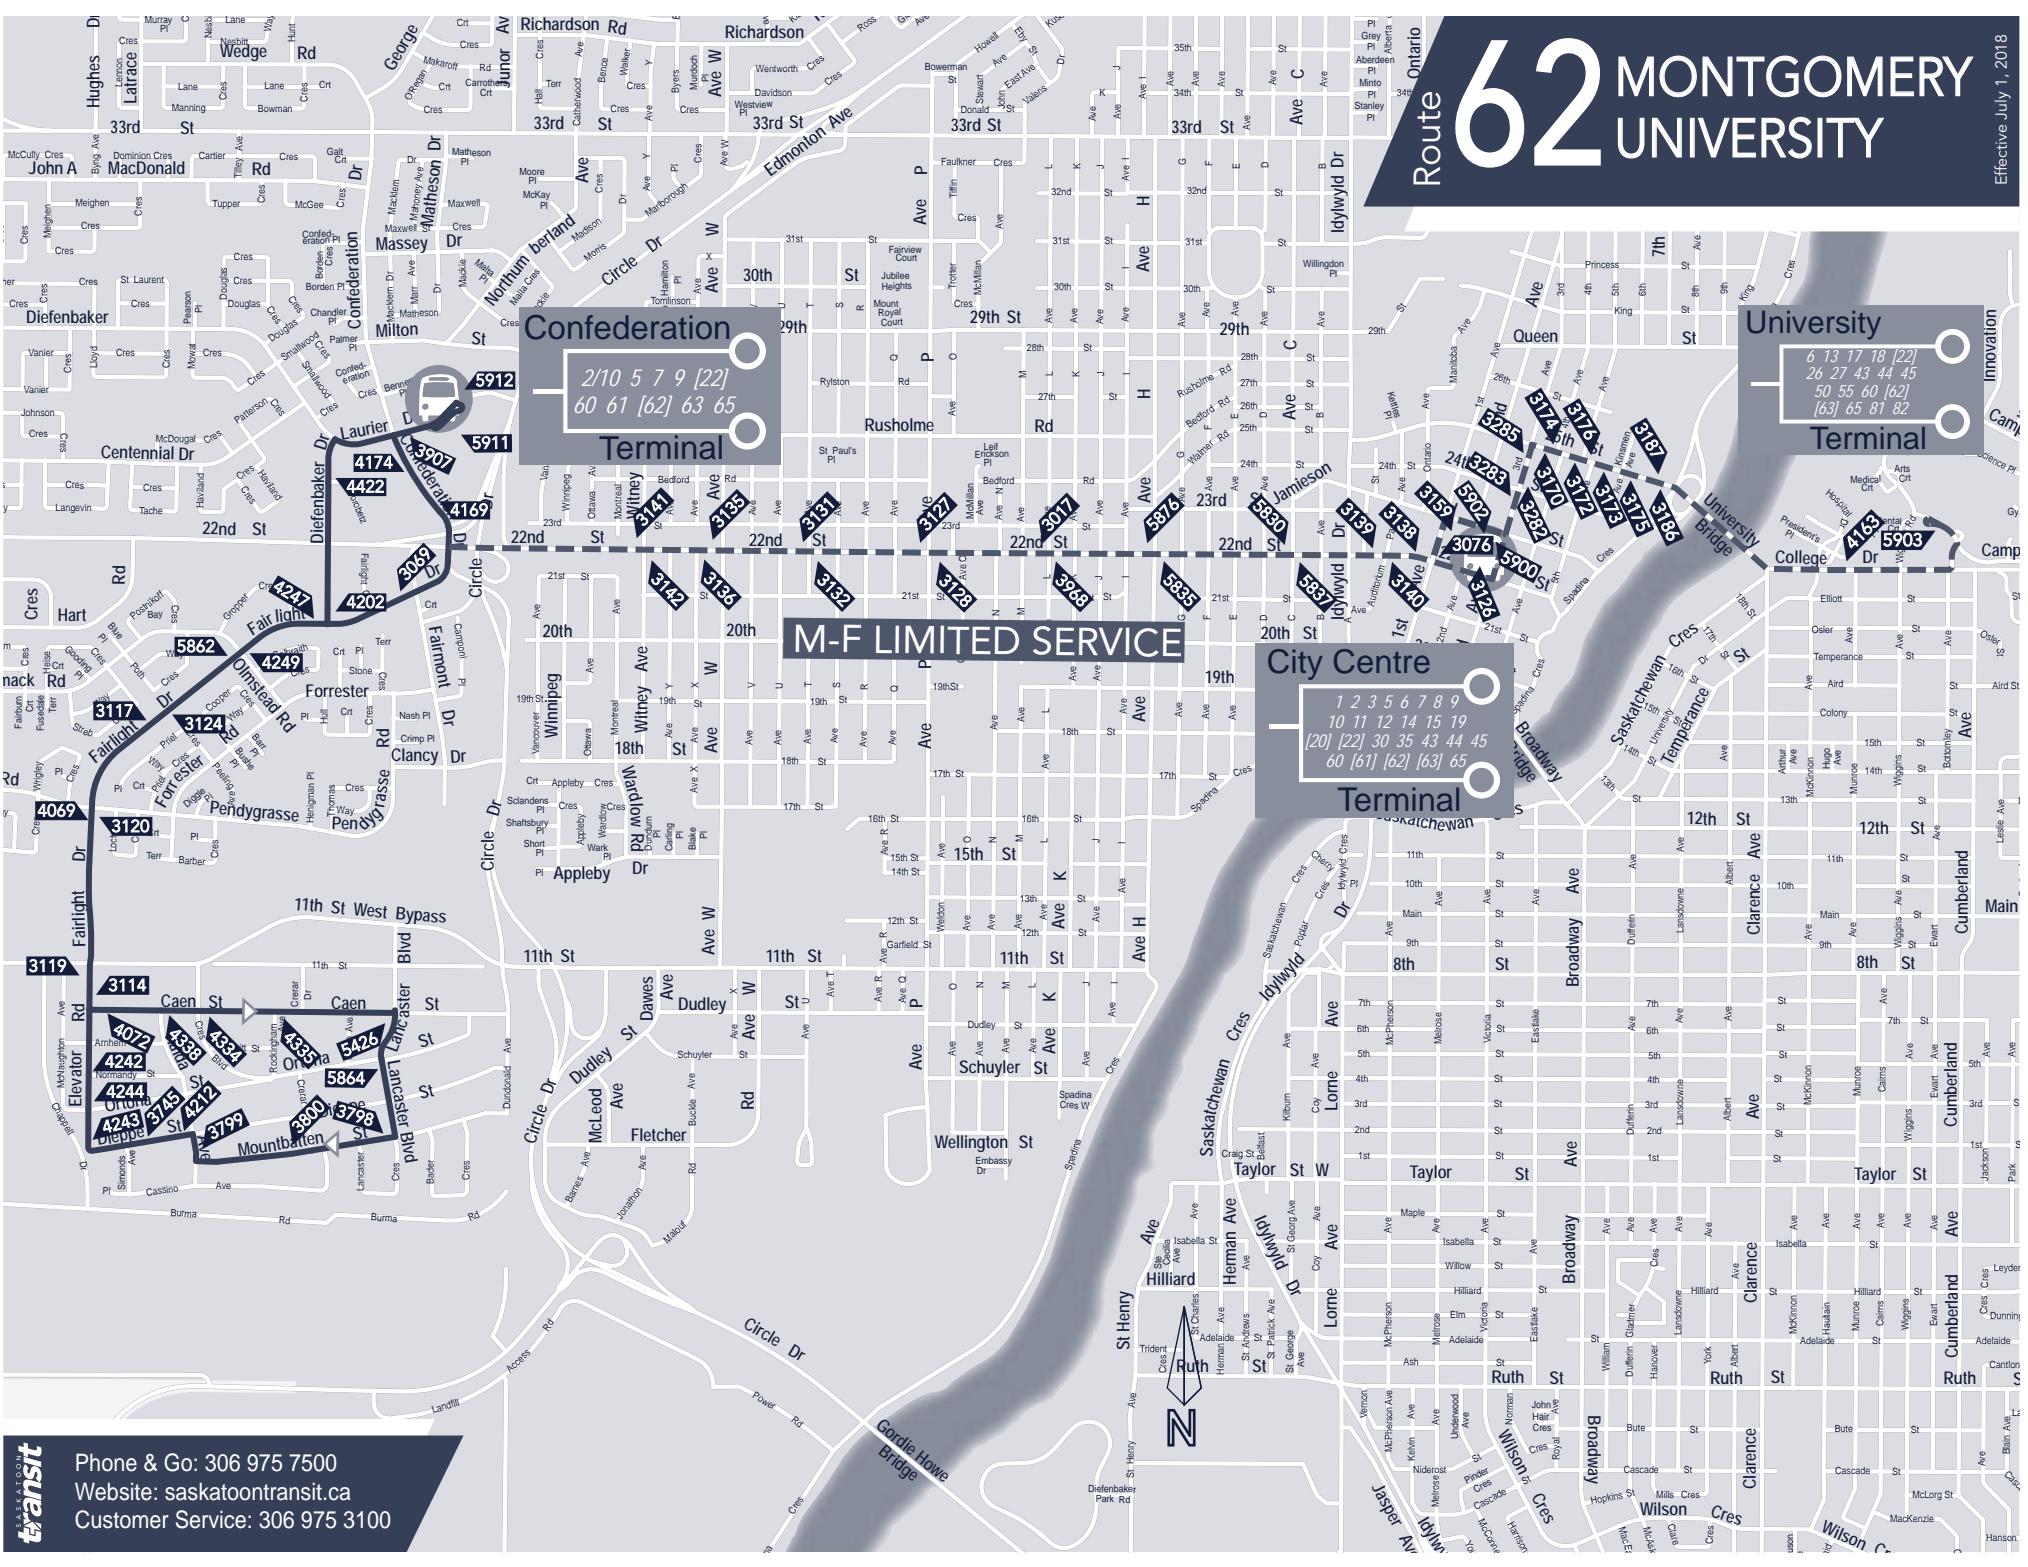

Route 62 MONTGOMERY UNIVERSITY

Effective July 1, 2018

Confederation Terminal

210 5 7 9 [22]
60 61 [62] 63 65

University Terminal

6 13 17 18 [22]
26 27 43 44 45
50 55 60 [62]
[63] 65 81 82

City Centre Terminal

1 2 3 5 6 7 8 9
10 11 12 14 15 19
[20] [22] 30 35 43 44 45
60 [61] [62] [63] 65

M-F LIMITED SERVICE

saskatoon transit
Phone & Go: 306 975 7500
Website: saskatoontransit.ca
Customer Service: 306 975 3100