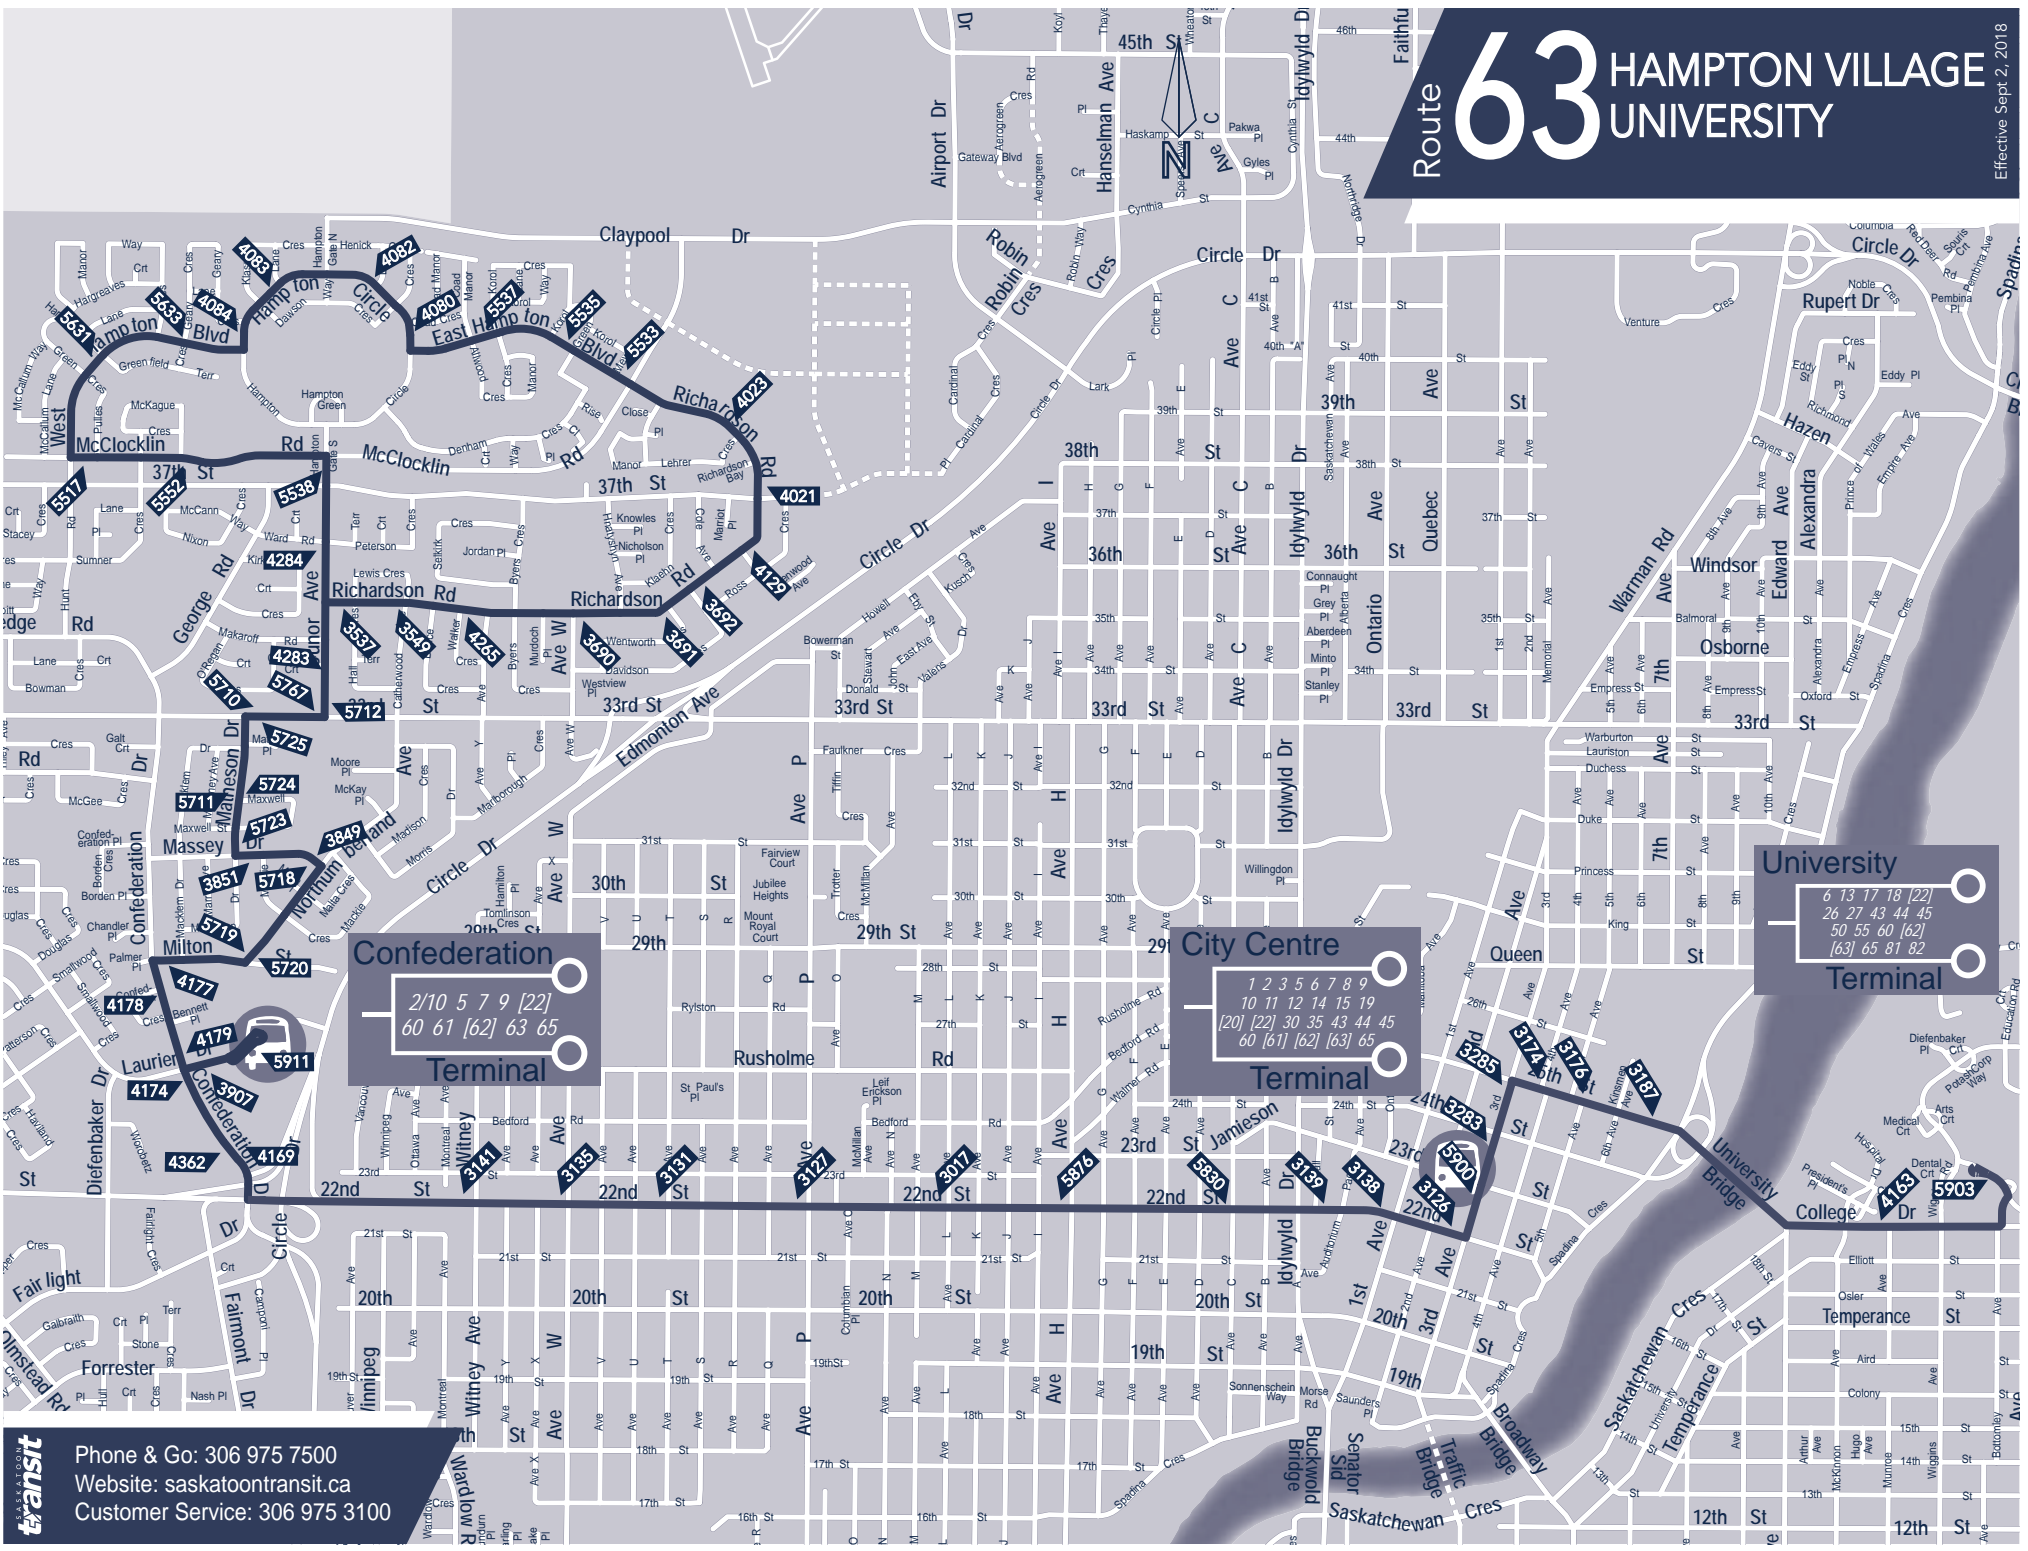

# Route 63 HAMPTON VILLAGE UNIVERSITY

Effective Sept 2, 2018

**Confederation Terminal**

2	10	5	7	9	[22]
60	61	[62]	63	65	

**City Centre Terminal**

1	2	3	5	6	7	8	9
10	11	12	14	15	19		
[20]	[22]	30	35	43	44	45	
60	[61]	[62]	[63]	65			

**University Terminal**

6	13	17	18	[22]
26	27	43	44	45
50	55	60	[62]	
[63]	65	81	82	