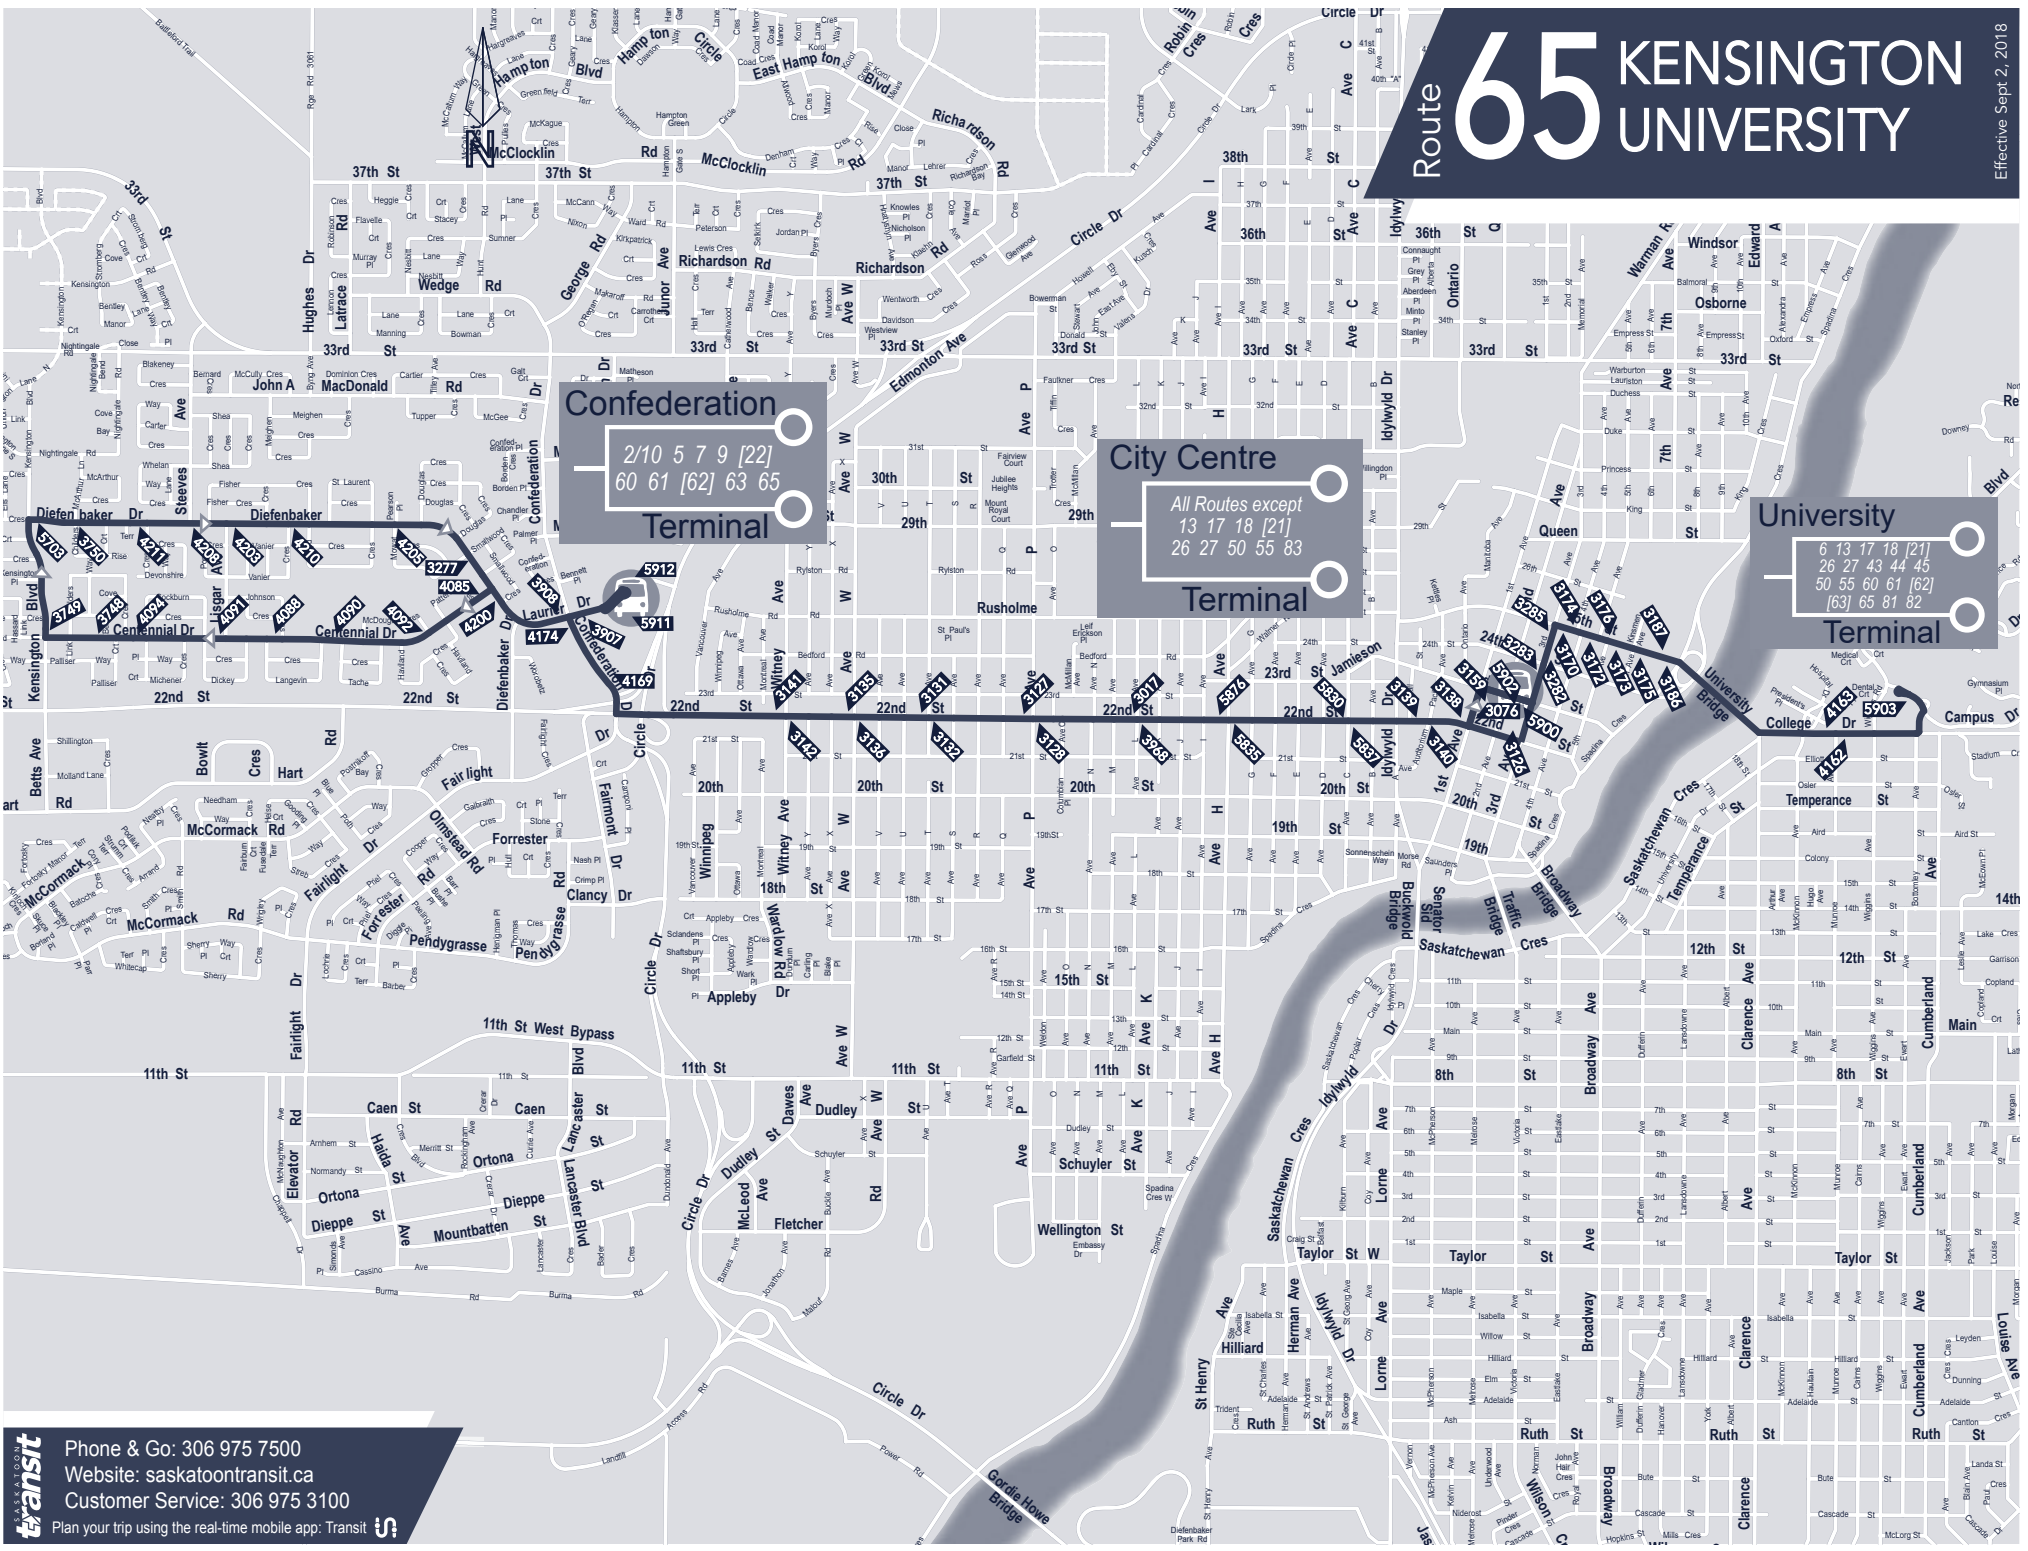

Route 65 KENSINGTON UNIVERSITY

Effective Sept. 2, 2018

Confederation Terminal
 2/10 5 7 9 [22]
 60 61 [62] 63 65

City Centre Terminal
 All Routes except
 13 17 18 [21]
 26 27 50 55 83

University Terminal
 6 13 17 18 [21]
 26 27 43 44 45
 50 55 60 61 [62]
 [63] 65 81 82

All routes are fully accessible

G End of service, bus to garage