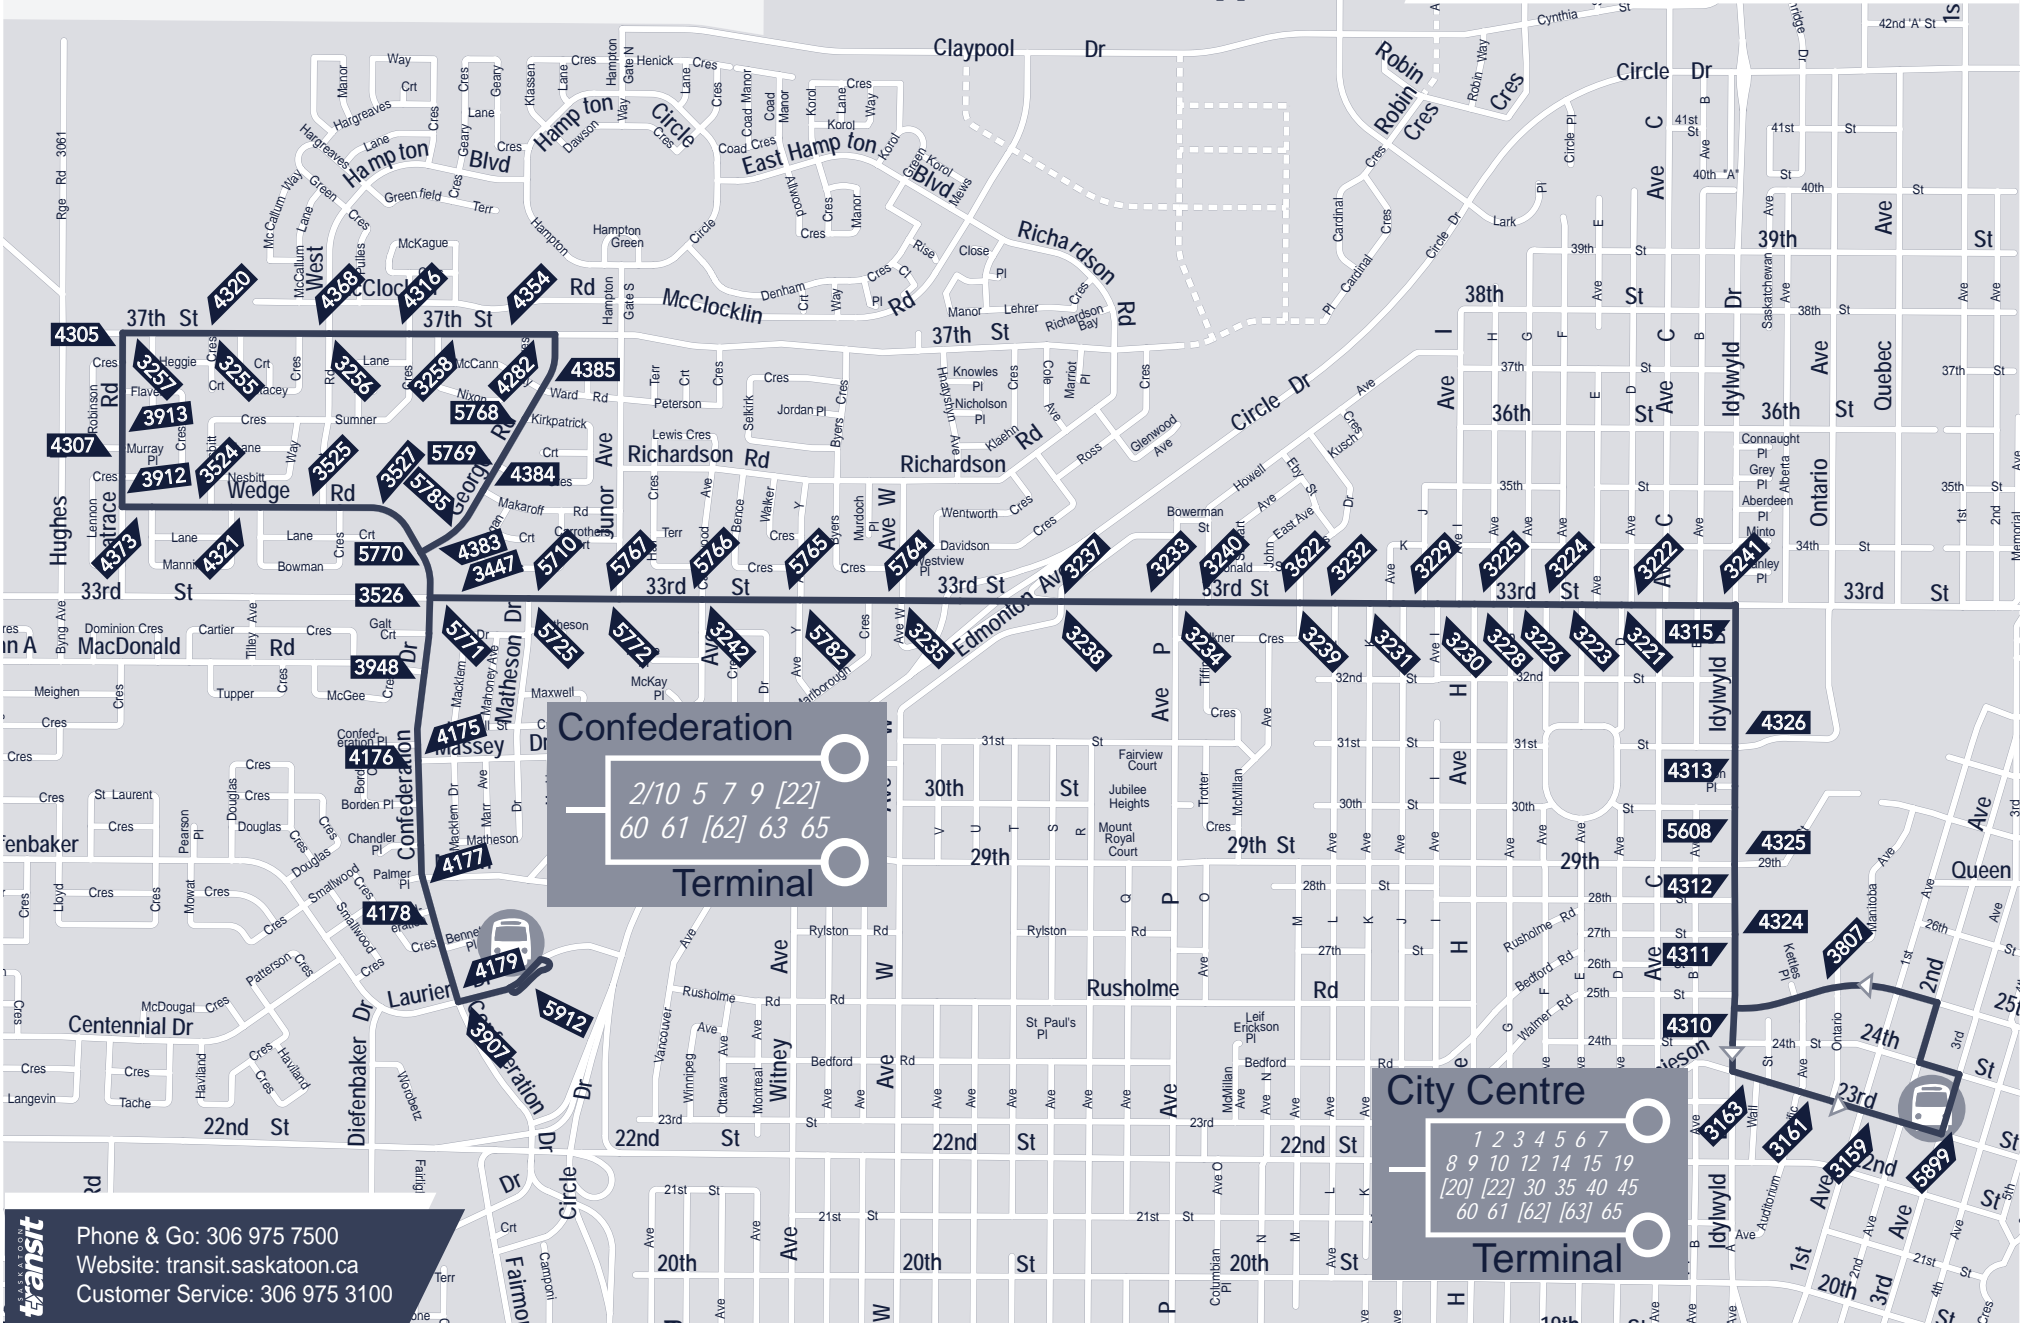

Route 7 DUNDONALD CITY CENTRE

Effective July 2, 2017

Confederation Terminal

210 5 7 9 [22]
60 61 [62] 63 65

City Centre Terminal

1 2 3 4 5 6 7
8 9 10 12 14 15 19
[20] [22] 30 35 40 45
60 61 [62] [63] 65

transit Phone & Go: 306 975 7500
Website: transit.saskatoon.ca
Customer Service: 306 975 3100