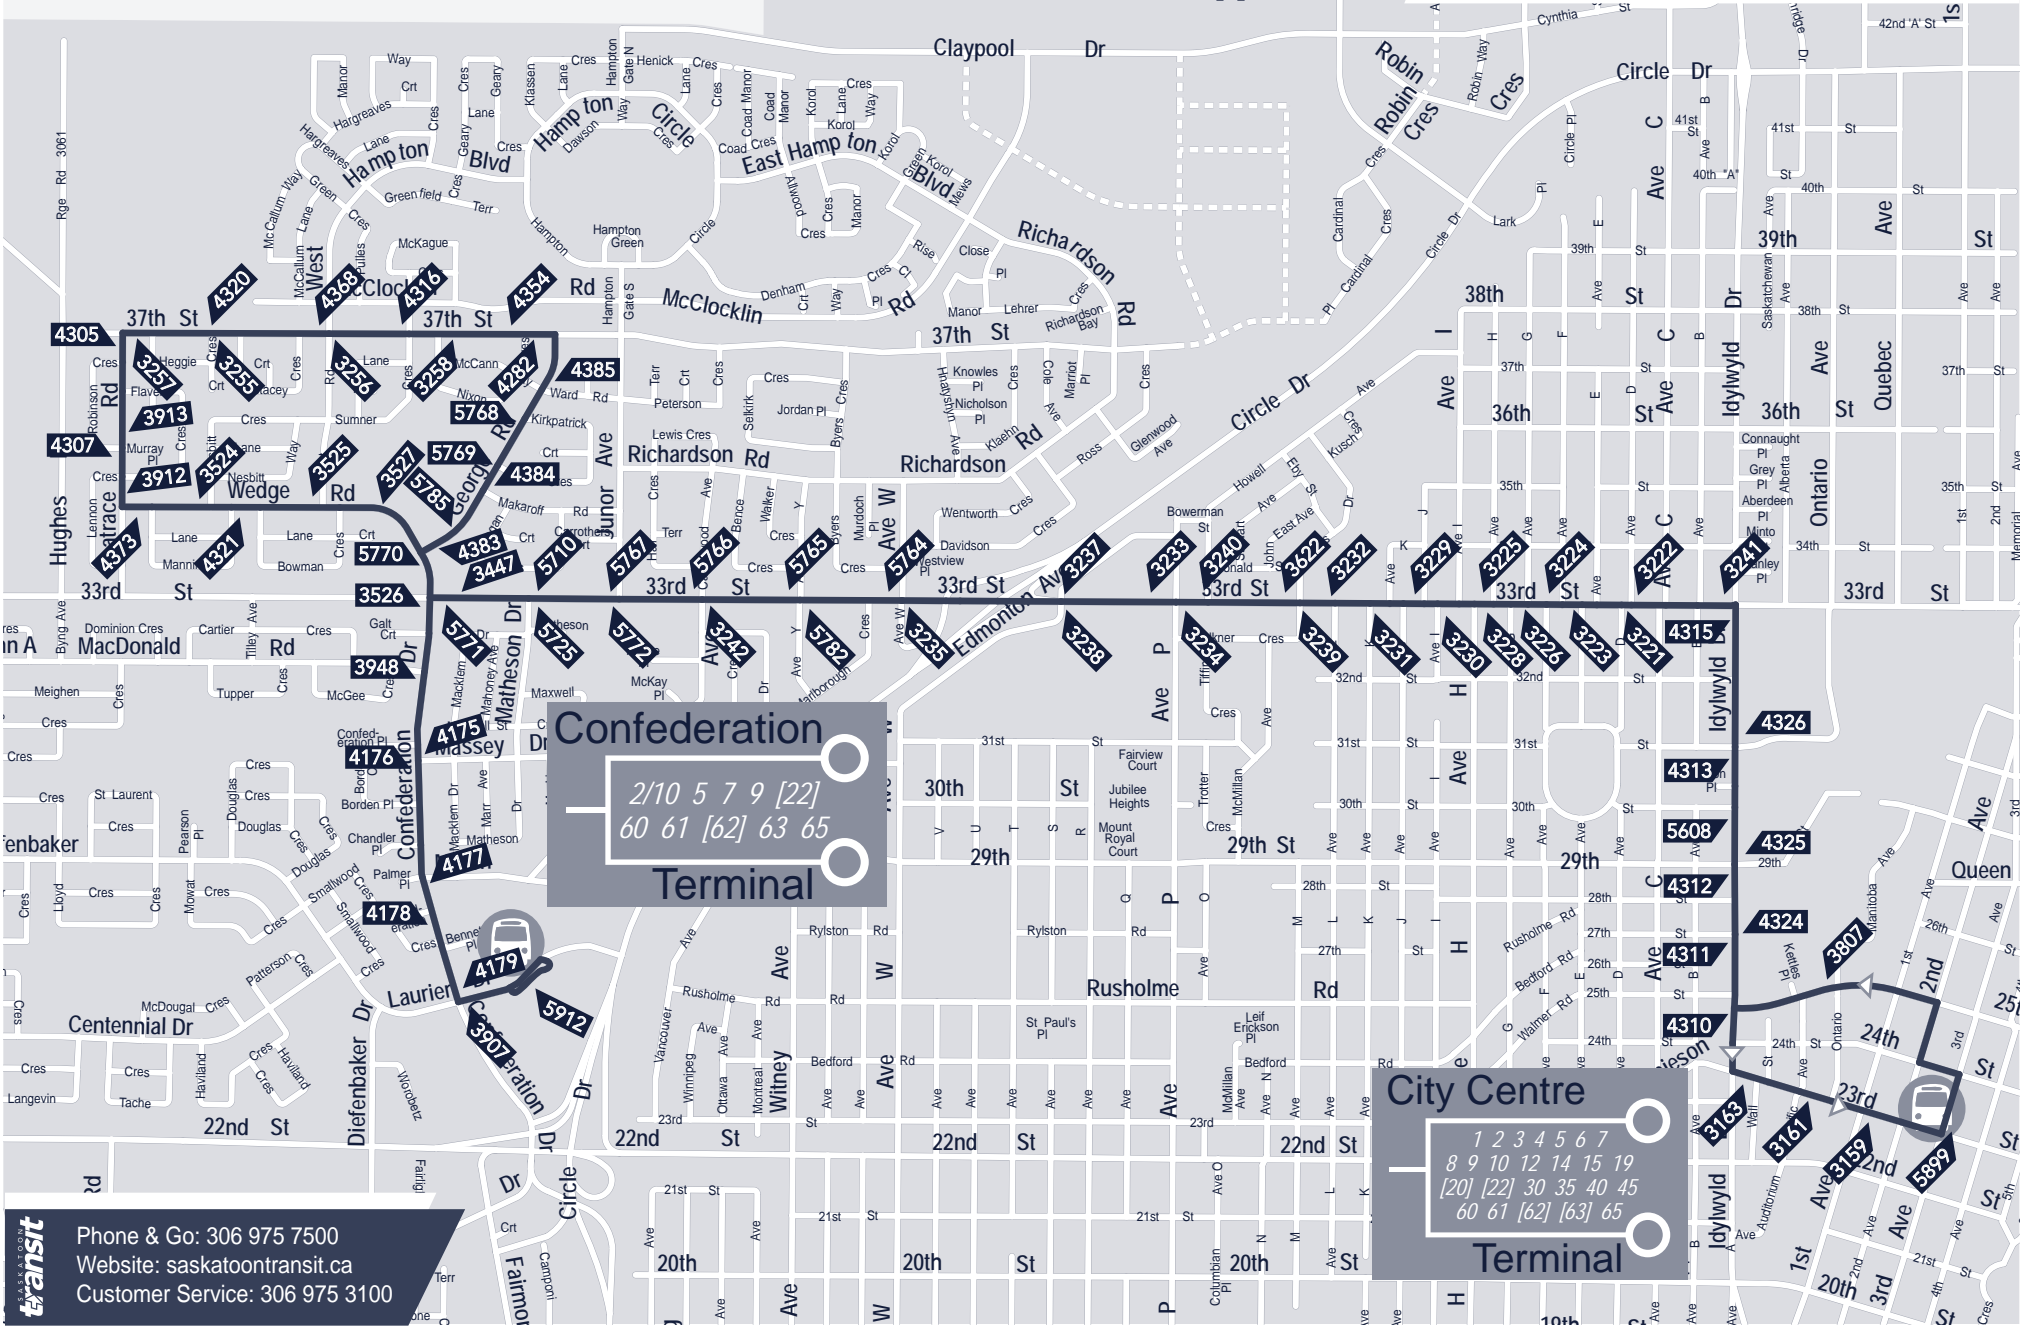

Route 7 DUNDONALD CITY CENTRE

Effective July 2, 2017

Confederation
 2/10 5 7 9 [22]
 60 61 [62] 63 65
Terminal

City Centre
 1 2 3 4 5 6 7
 8 9 10 12 14 15 19
 [20] [22] 30 35 40 45
 60 61 [62] [63] 65
Terminal