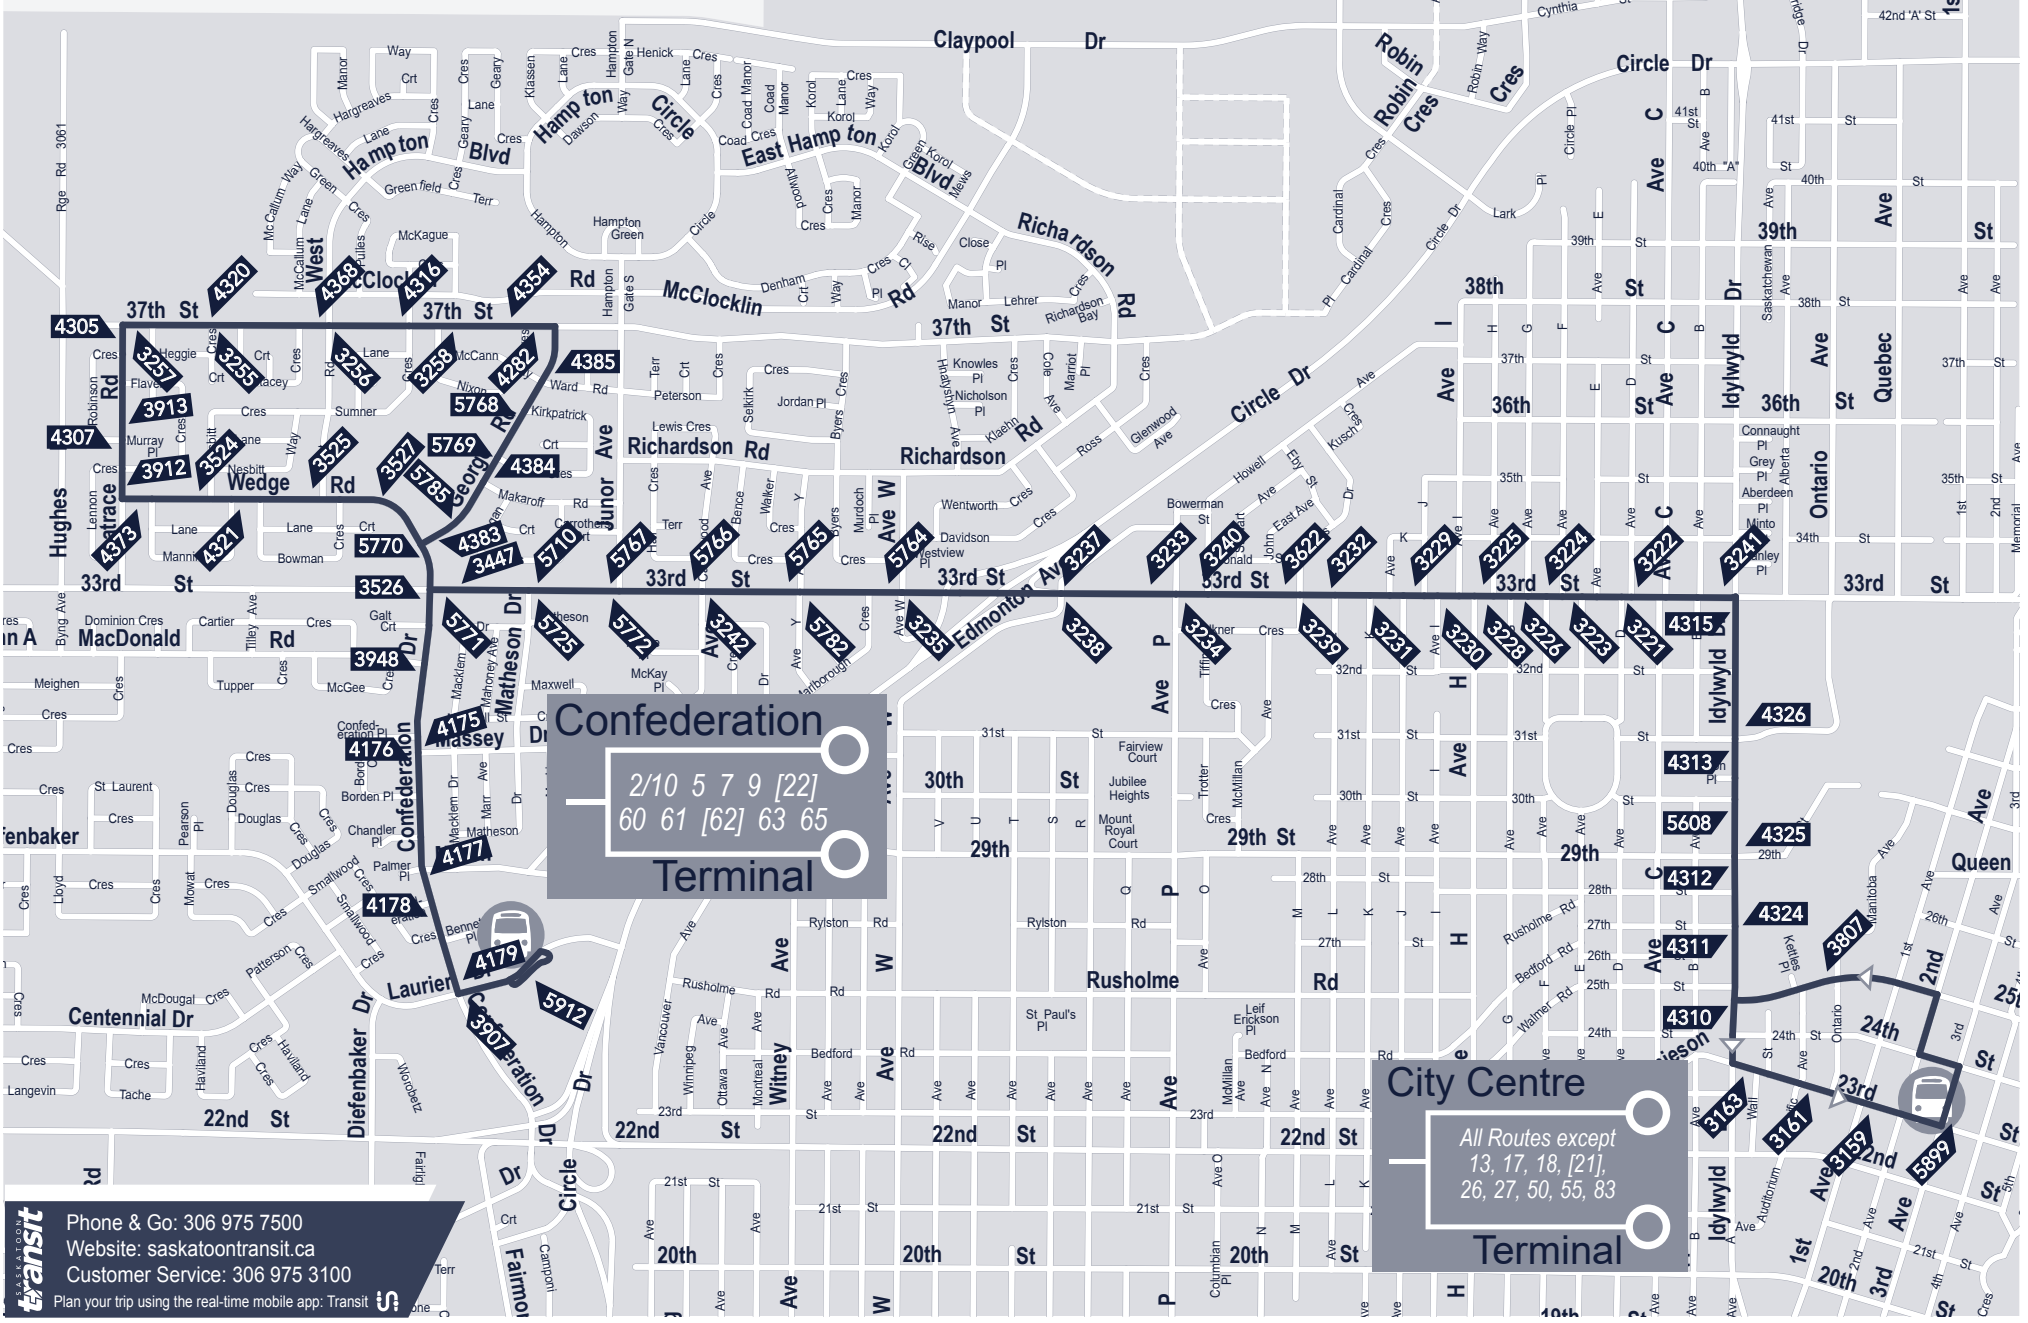

# Route 7 DUNDONALD CITY CENTRE

Effective Jan 6, 2019

**Confederation Terminal**  
 2/10 5 7 9 [22]  
 60 61 [62] 63 65

**City Centre Terminal**  
 All Routes except  
 13, 17, 18, [21],  
 26, 27, 50, 55, 83

 All routes are fully accessible

**G** End of service, bus to garage