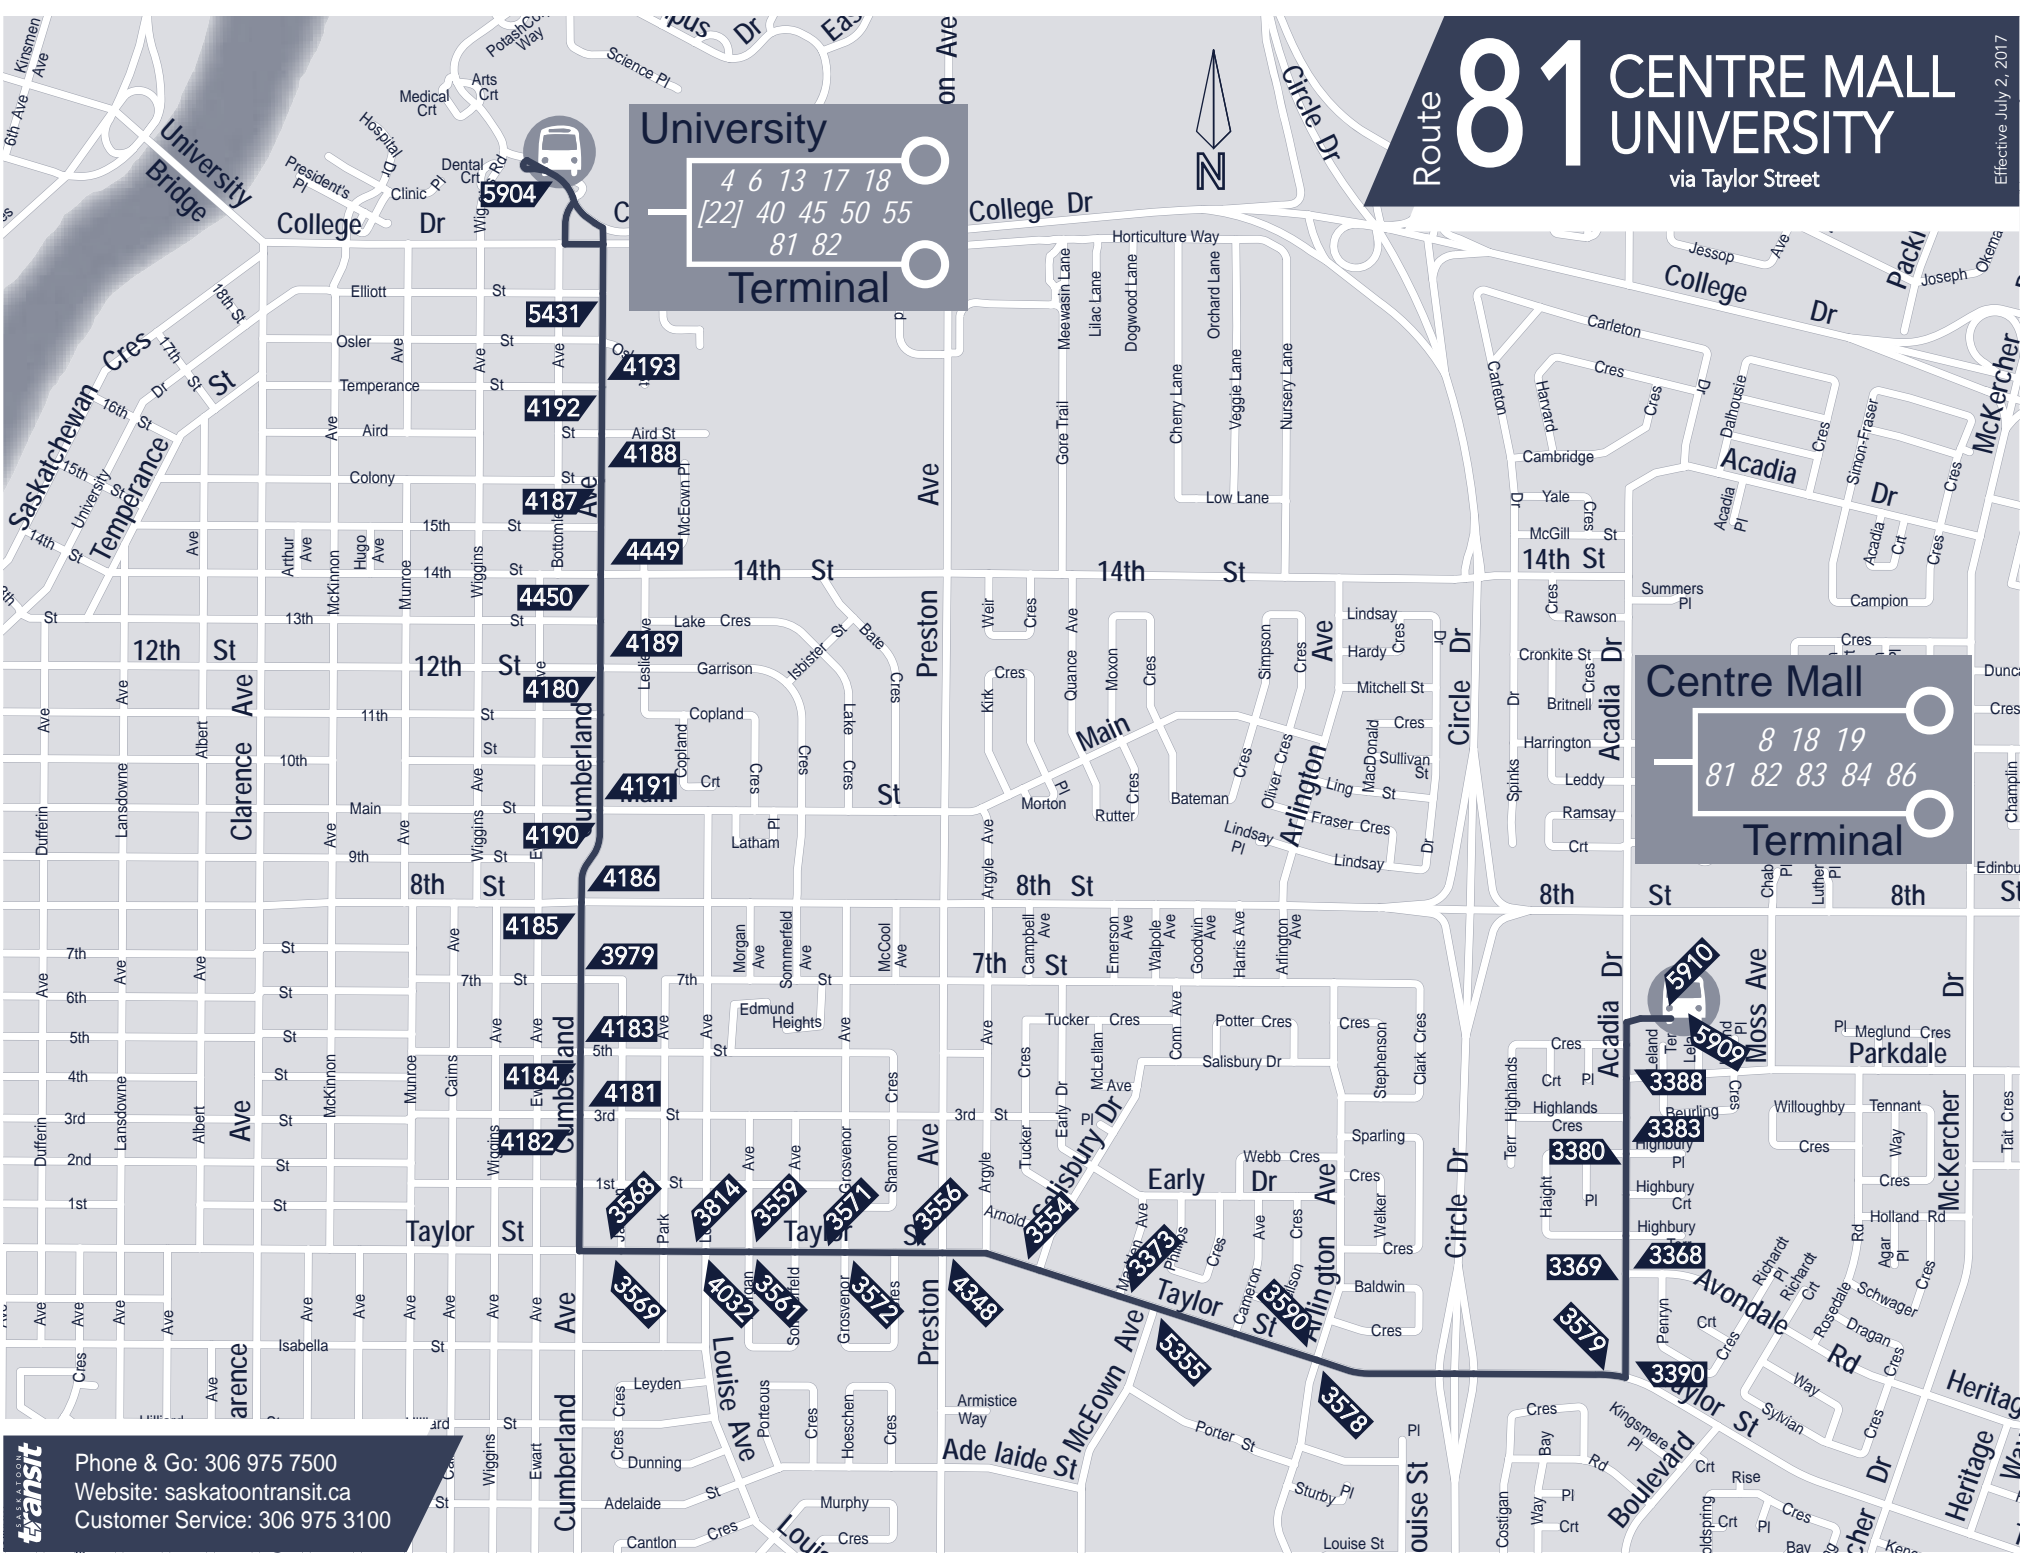

Route 81 CENTRE MALL UNIVERSITY

via Taylor Street

Effective July 2, 2017

University Terminal

4 6 13 17 18
[22] 40 45 50 55
81 82

Centre Mall Terminal

8 18 19
81 82 83 84 86

SASKATOON transit
Phone & Go: 306 975 7500
Website: saskatoontransit.ca
Customer Service: 306 975 3100