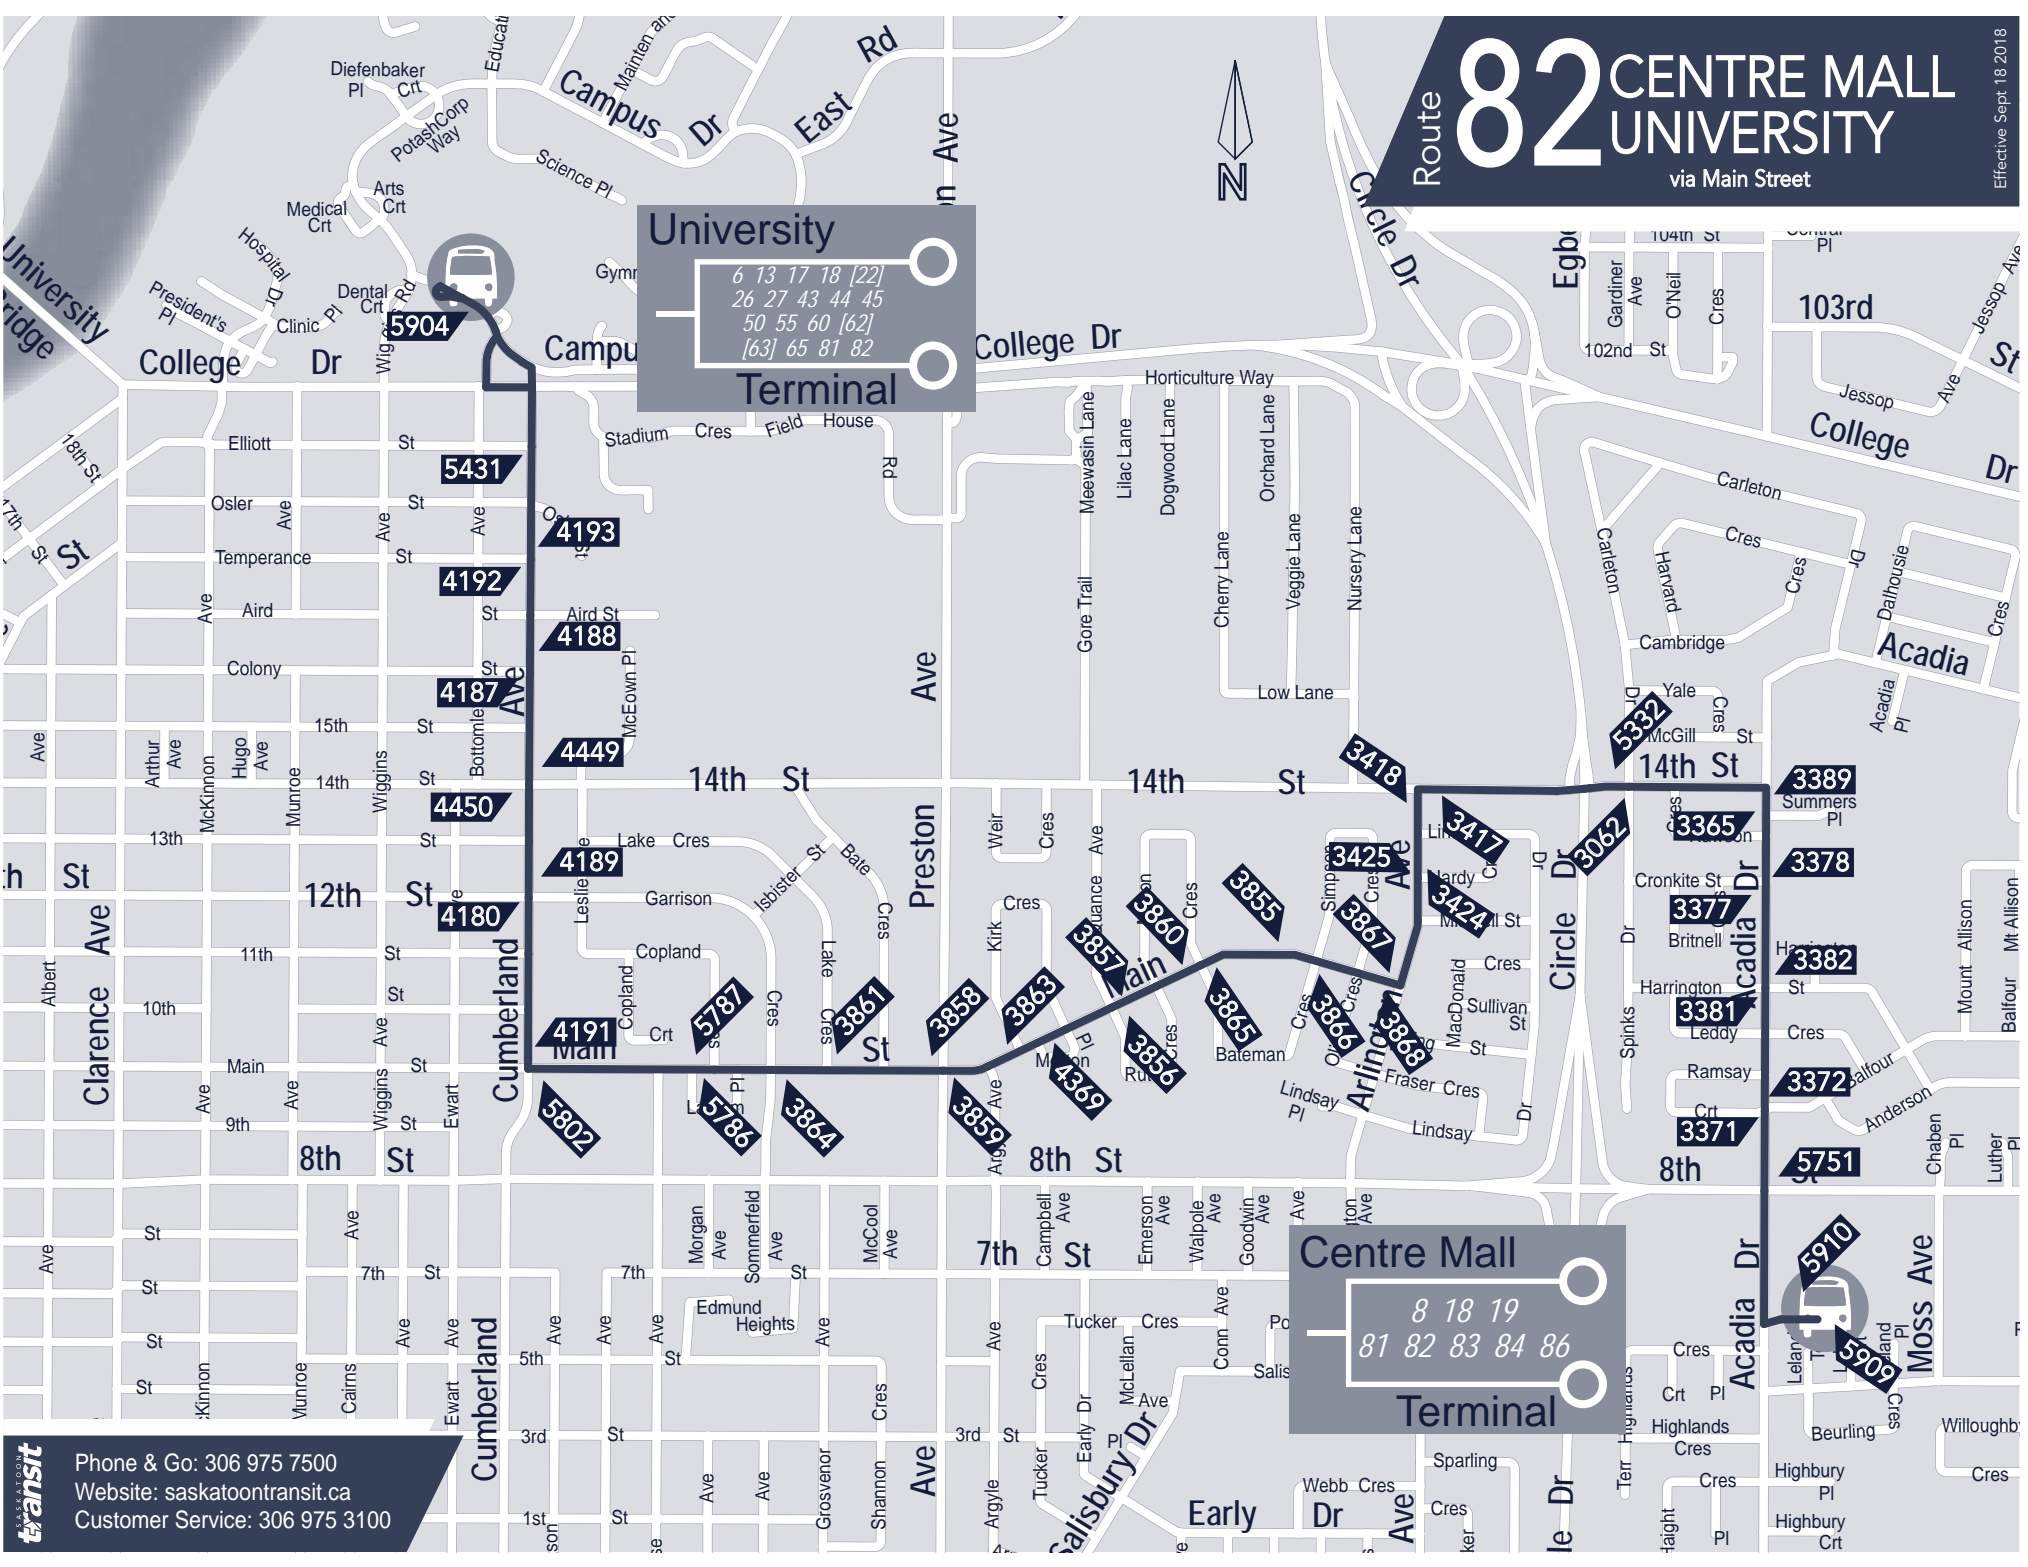

Route 82 CENTRE MALL UNIVERSITY

via Main Street

Effective Sept 18 2018

University Terminal

6	13	17	18	[22]
26	27	43	44	45
50	55	60	[62]	
[63]	65	81	82	

Centre Mall Terminal

8	18	19		
81	82	83	84	86

saskatoon transit
Phone & Go: 306 975 7500
Website: saskatoontransit.ca
Customer Service: 306 975 3100