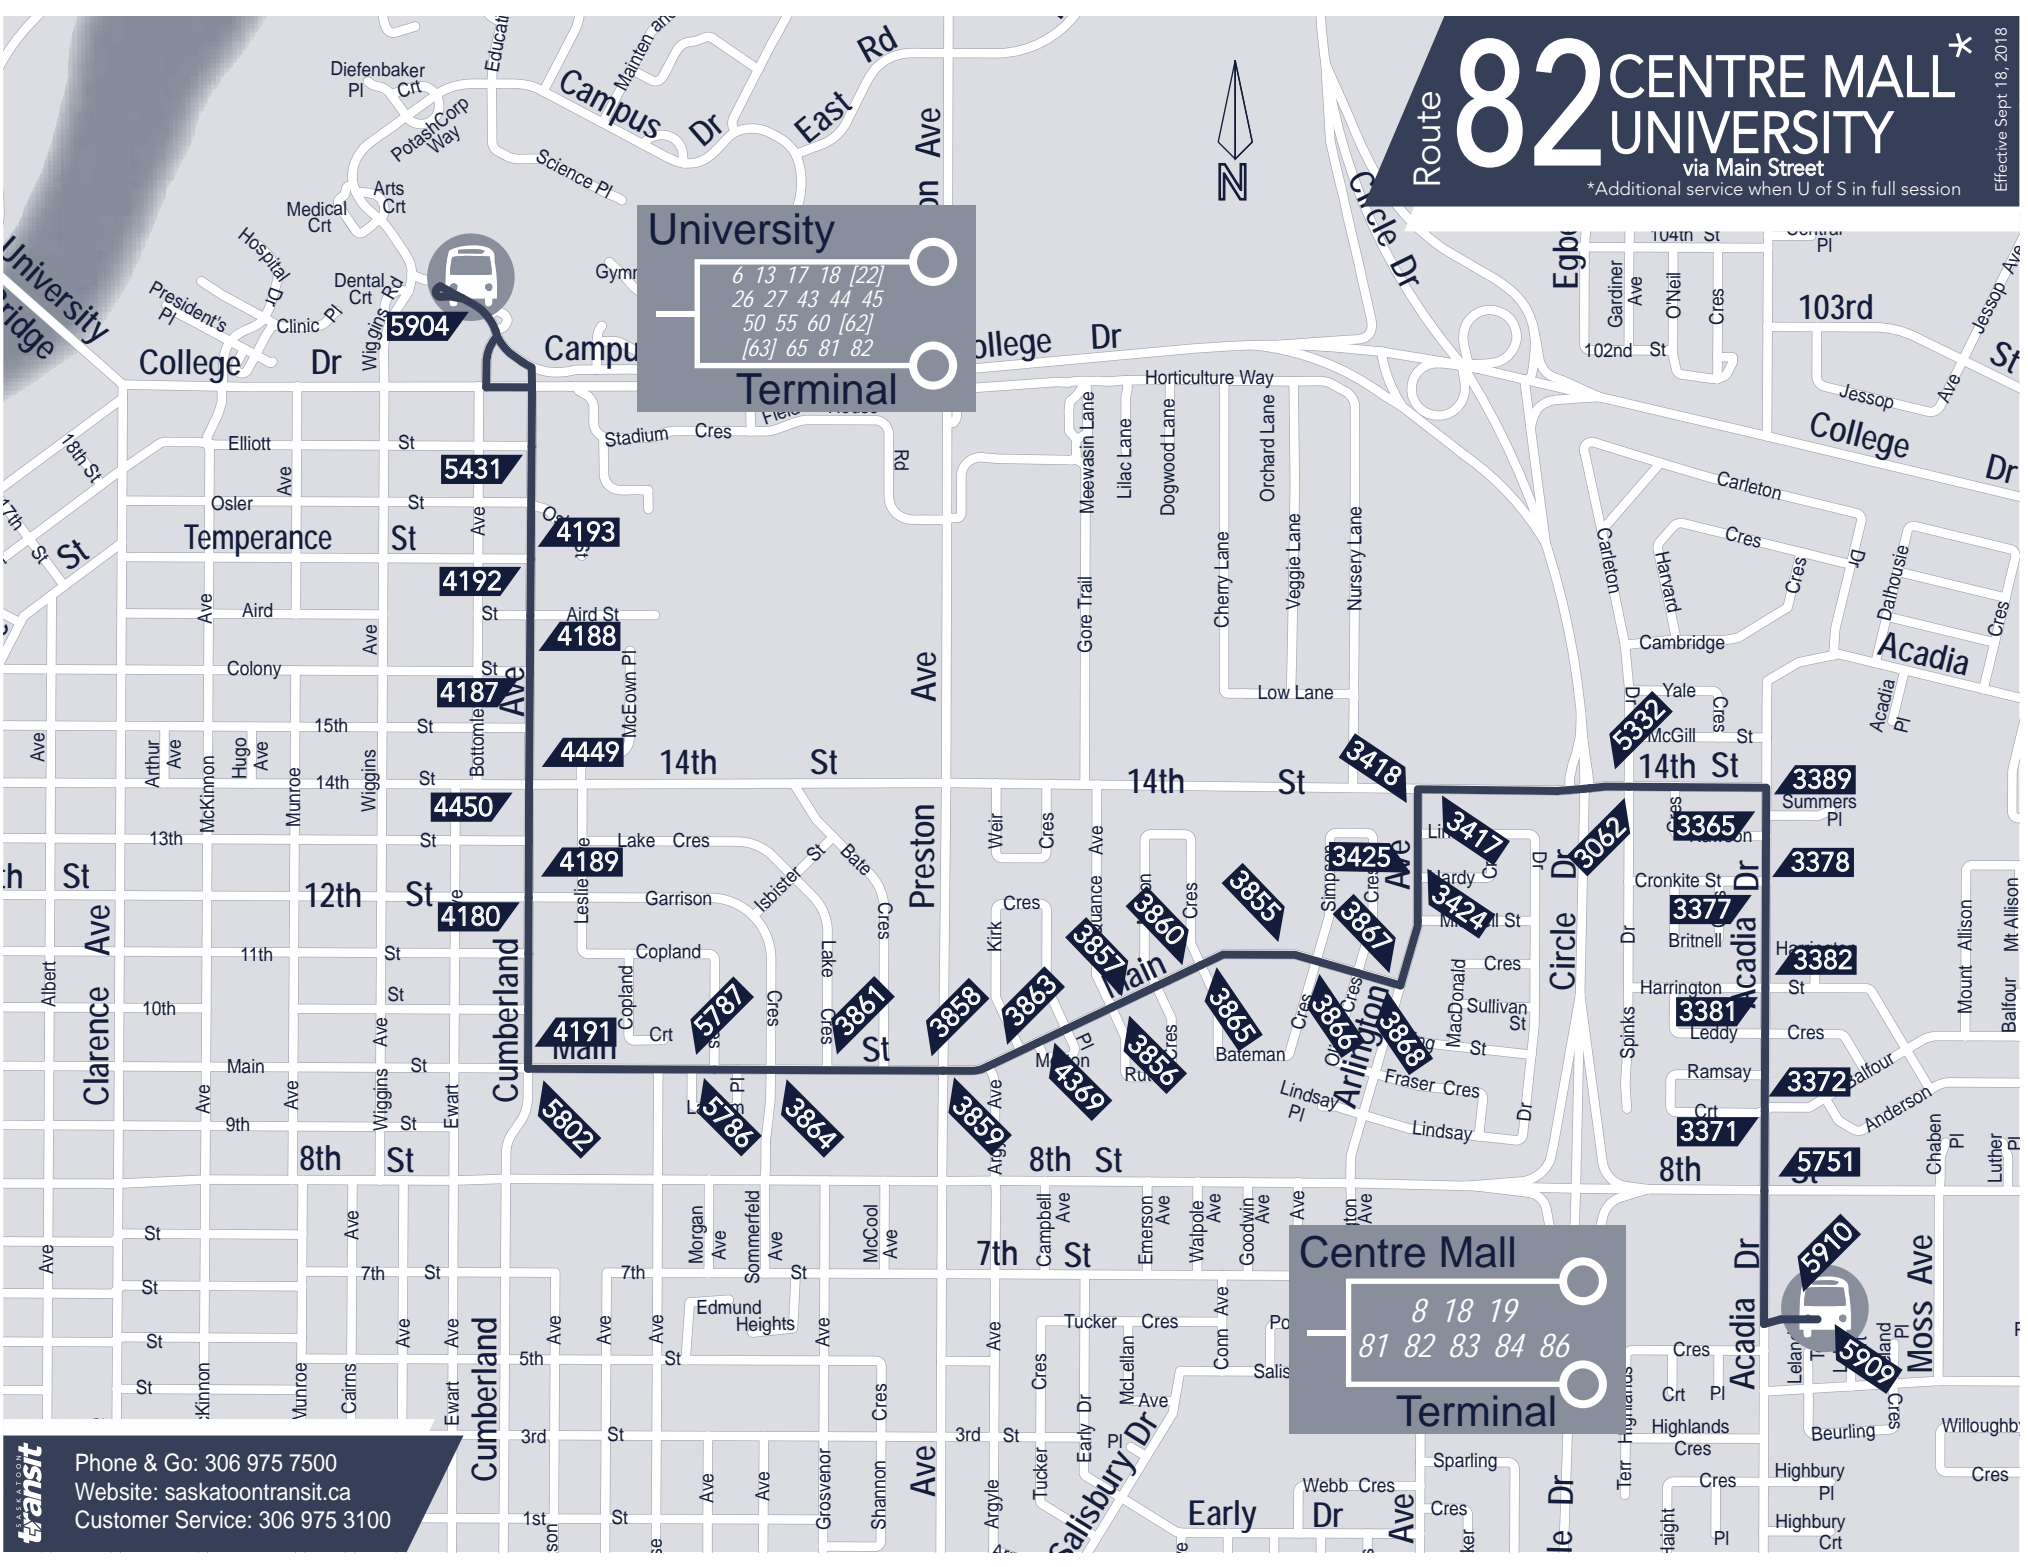

Route 82 CENTRE MALL UNIVERSITY

via Main Street

*Additional service when U of S in full session

Effective Sept 18, 2018

University Terminal

6	13	17	18	22
26	27	43	44	45
50	55	60	62	
63	65	81	82	

Centre Mall Terminal

8	18	19
81	82	83
84	86	

saskatoon transit

Phone & Go: 306 975 7500
 Website: saskatoontransit.ca
 Customer Service: 306 975 3100

82 Centre Mall / University via Main Street*			
University		Centre Mall	
CENTRE MALL TERMINAL	MAIN STREET & ARLINGTON AVENUE	UNIVERSITY - PLACE RIEL (ARRIVE)	UNIVERSITY - PLACE RIEL (DEPART)
		MAIN STREET & PRESTON AVENUE	CENTRE MALL TERMINAL
Monday to Friday			
	7:46 AM	7:55 AM	G
♿	7:55 AM	8:14 AM	G
	8:16 AM	8:25 AM	
	8:46 AM	8:55 AM	G
	9:16 AM	9:25 AM	
	9:46 AM	9:55 AM	G

♿ Designated low floor service

G End of service, bus to garage

* Schedule operates when U of S is in full session, consult 82 Centre Mall/ University via Main Street for additional trips
- interlined with 53 University