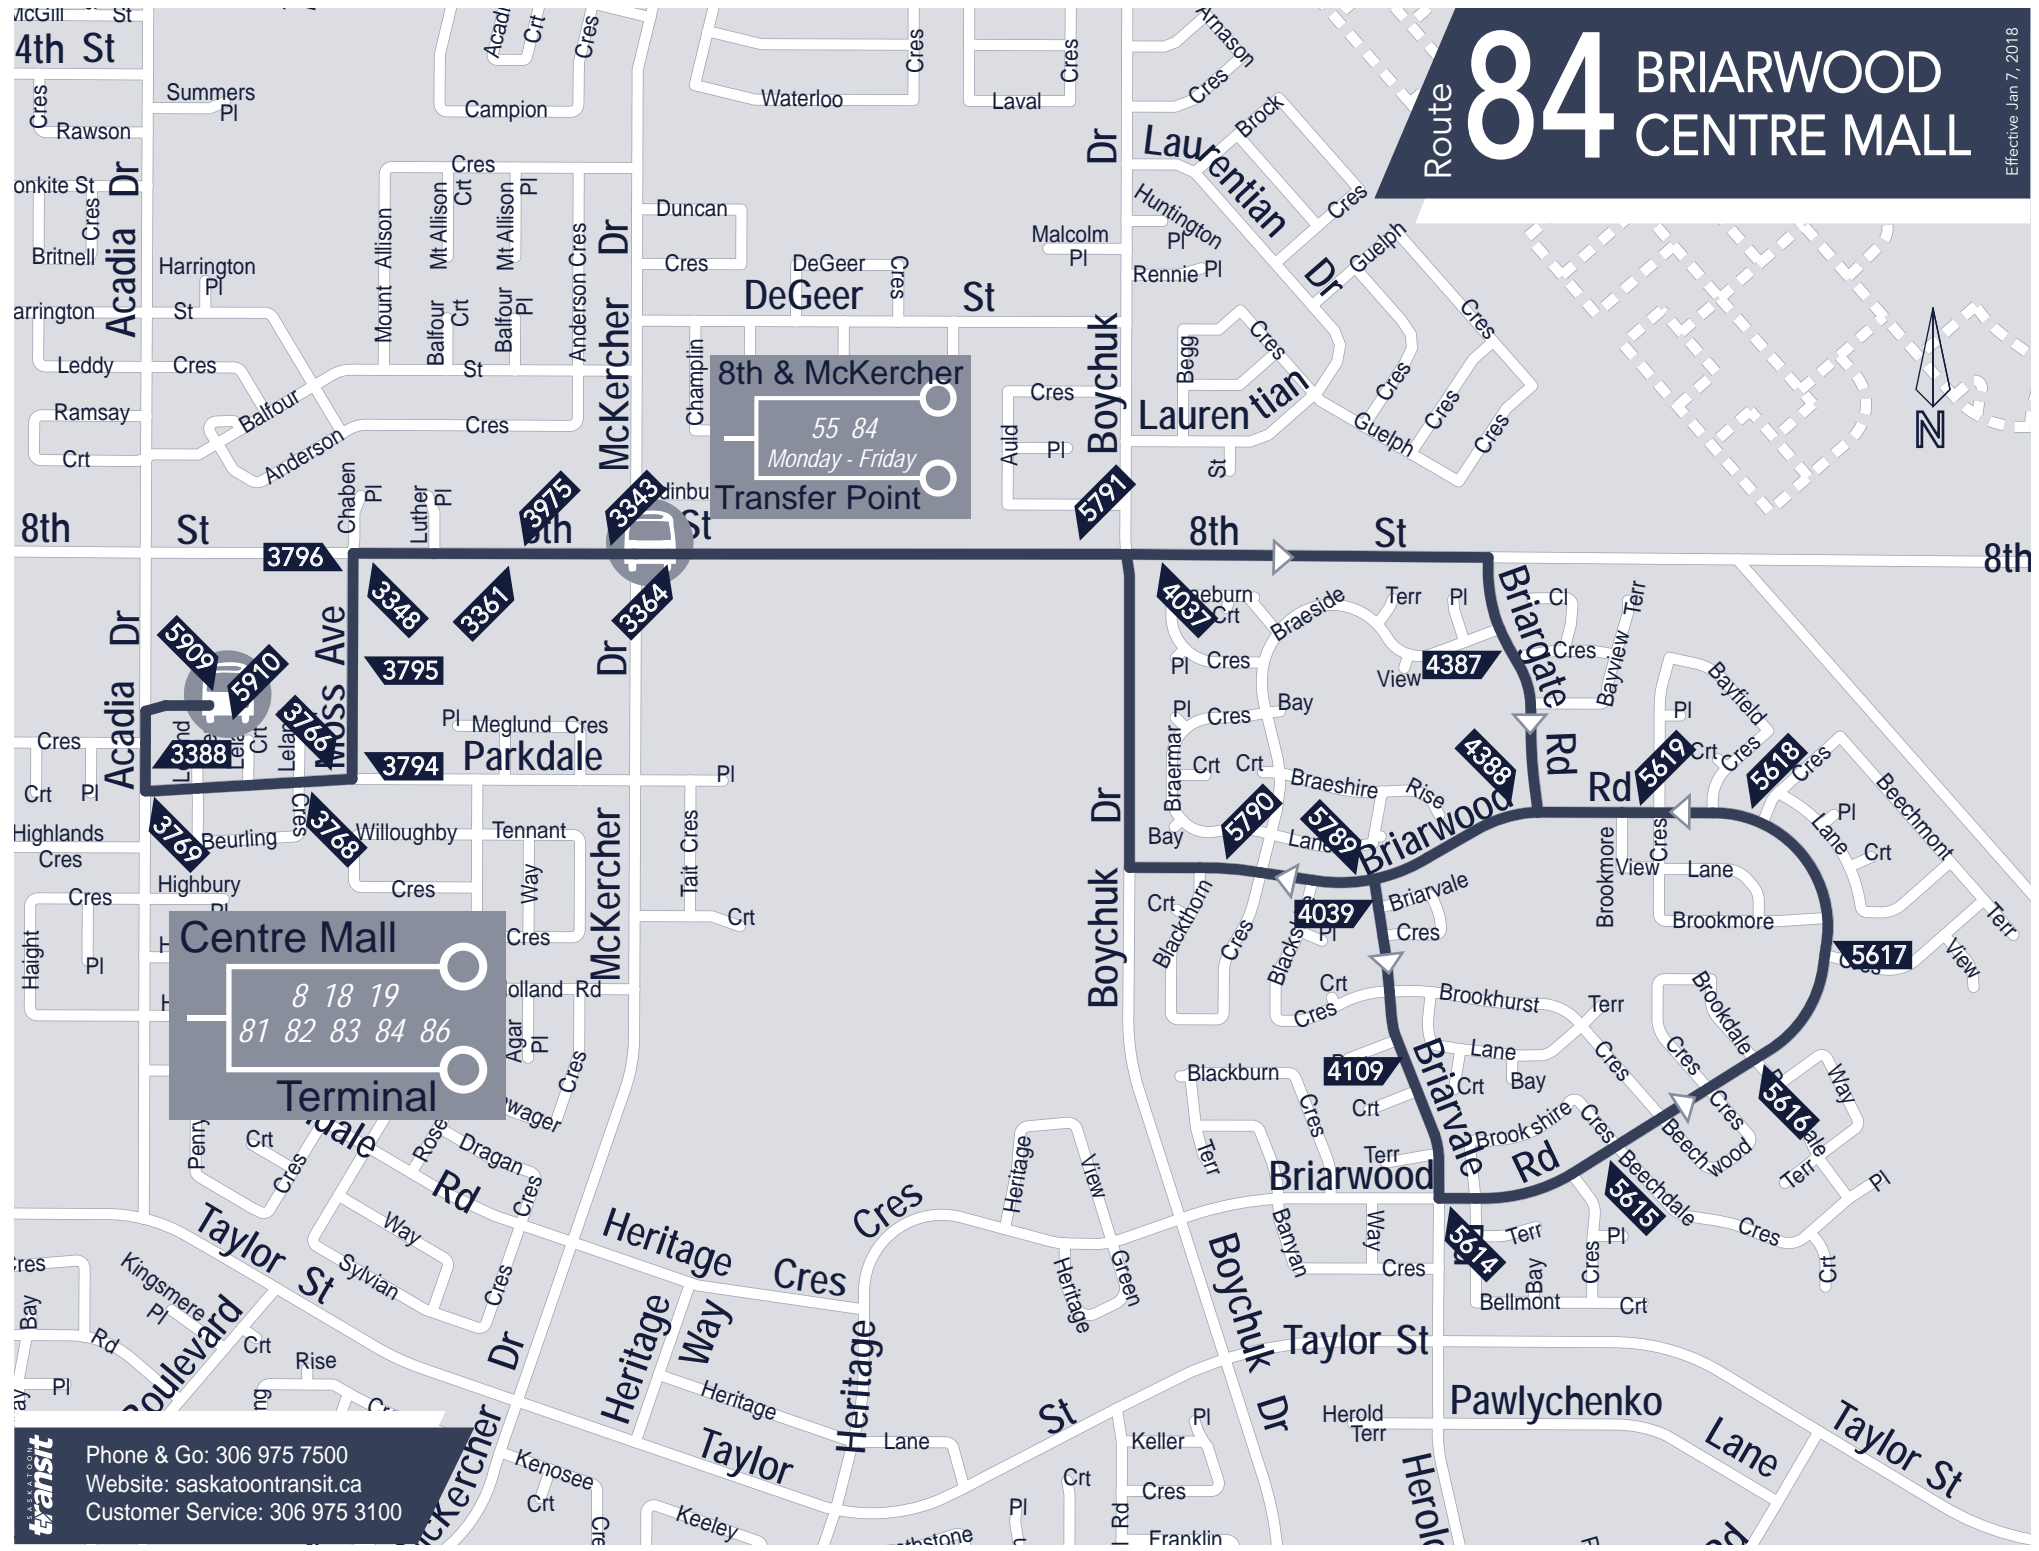

Route 84 BRIARWOOD CENTRE MALL

saskatoon transit
 Phone & Go: 306 975 7500
 Website: saskatoontransit.ca
 Customer Service: 306 975 3100

84 Briarwood

Briarwood

Centre Mall

CENTRE MALL TERMINAL	8TH STREET & MCKERCHER DRIVE	BRARWOOD ROAD & BRIARVALE ROAD	8TH STREET & MCKERCHER DRIVE	CENTRE MALL TERMINAL
----------------------	---------------------------------	-----------------------------------	---------------------------------	----------------------

Monday to Friday

♿	6:30 AM	6:33 AM	6:41 AM	6:49 AM	6:55 AM
♿	7:00 AM	7:03 AM	7:11 AM	7:19 AM	7:27 AM
and every 30 minutes until					
	4:30 PM	4:33 PM	4:40 PM	4:48 PM	4:53 PM
♿	5:00 PM	5:03 PM	5:10 PM	5:18 PM	5:23 PM
♿	5:30 PM	5:33 PM	5:40 PM	5:48 PM	5:53 PM
♿	6:00 PM	6:03 PM	6:12 PM	6:19 PM	6:27 PM
	6:30 PM	6:33 PM	6:42 PM	6:49 PM	6:57 PM
Evening Service					
	7:35 PM	7:37 PM	7:42 PM	7:49 PM	7:53 PM
♿	8:35 PM	8:37 PM	8:42 PM	8:49 PM	8:53 PM
♿	9:35 PM	9:37 PM	9:42 PM	9:49 PM	9:53 PM
♿	10:35 PM	10:37 PM	10:42 PM	10:49 PM	10:53 PM
♿	11:35 PM	11:37 PM	11:42 PM	11:49 PM	11:53 PM

Sunday & Holidays

♿			8:37 AM	8:49 AM	8:53 AM
♿	9:25 AM	9:28 AM	9:34 AM	9:49 AM	9:53 AM
and every 60 minutes until					
♿	2:25 PM	2:28 PM	2:34 PM	2:49 PM	2:53 PM
♿	3:35 PM	3:37 PM	3:42 PM	3:49 PM	3:53 PM
and every 60 minutes until					
♿	8:35 PM	8:37 PM	8:42 PM	8:49 PM	8:53 PM
♿	9:35 PM	9:37 PM	9:42 PM	9:49 PM	9:53 PM