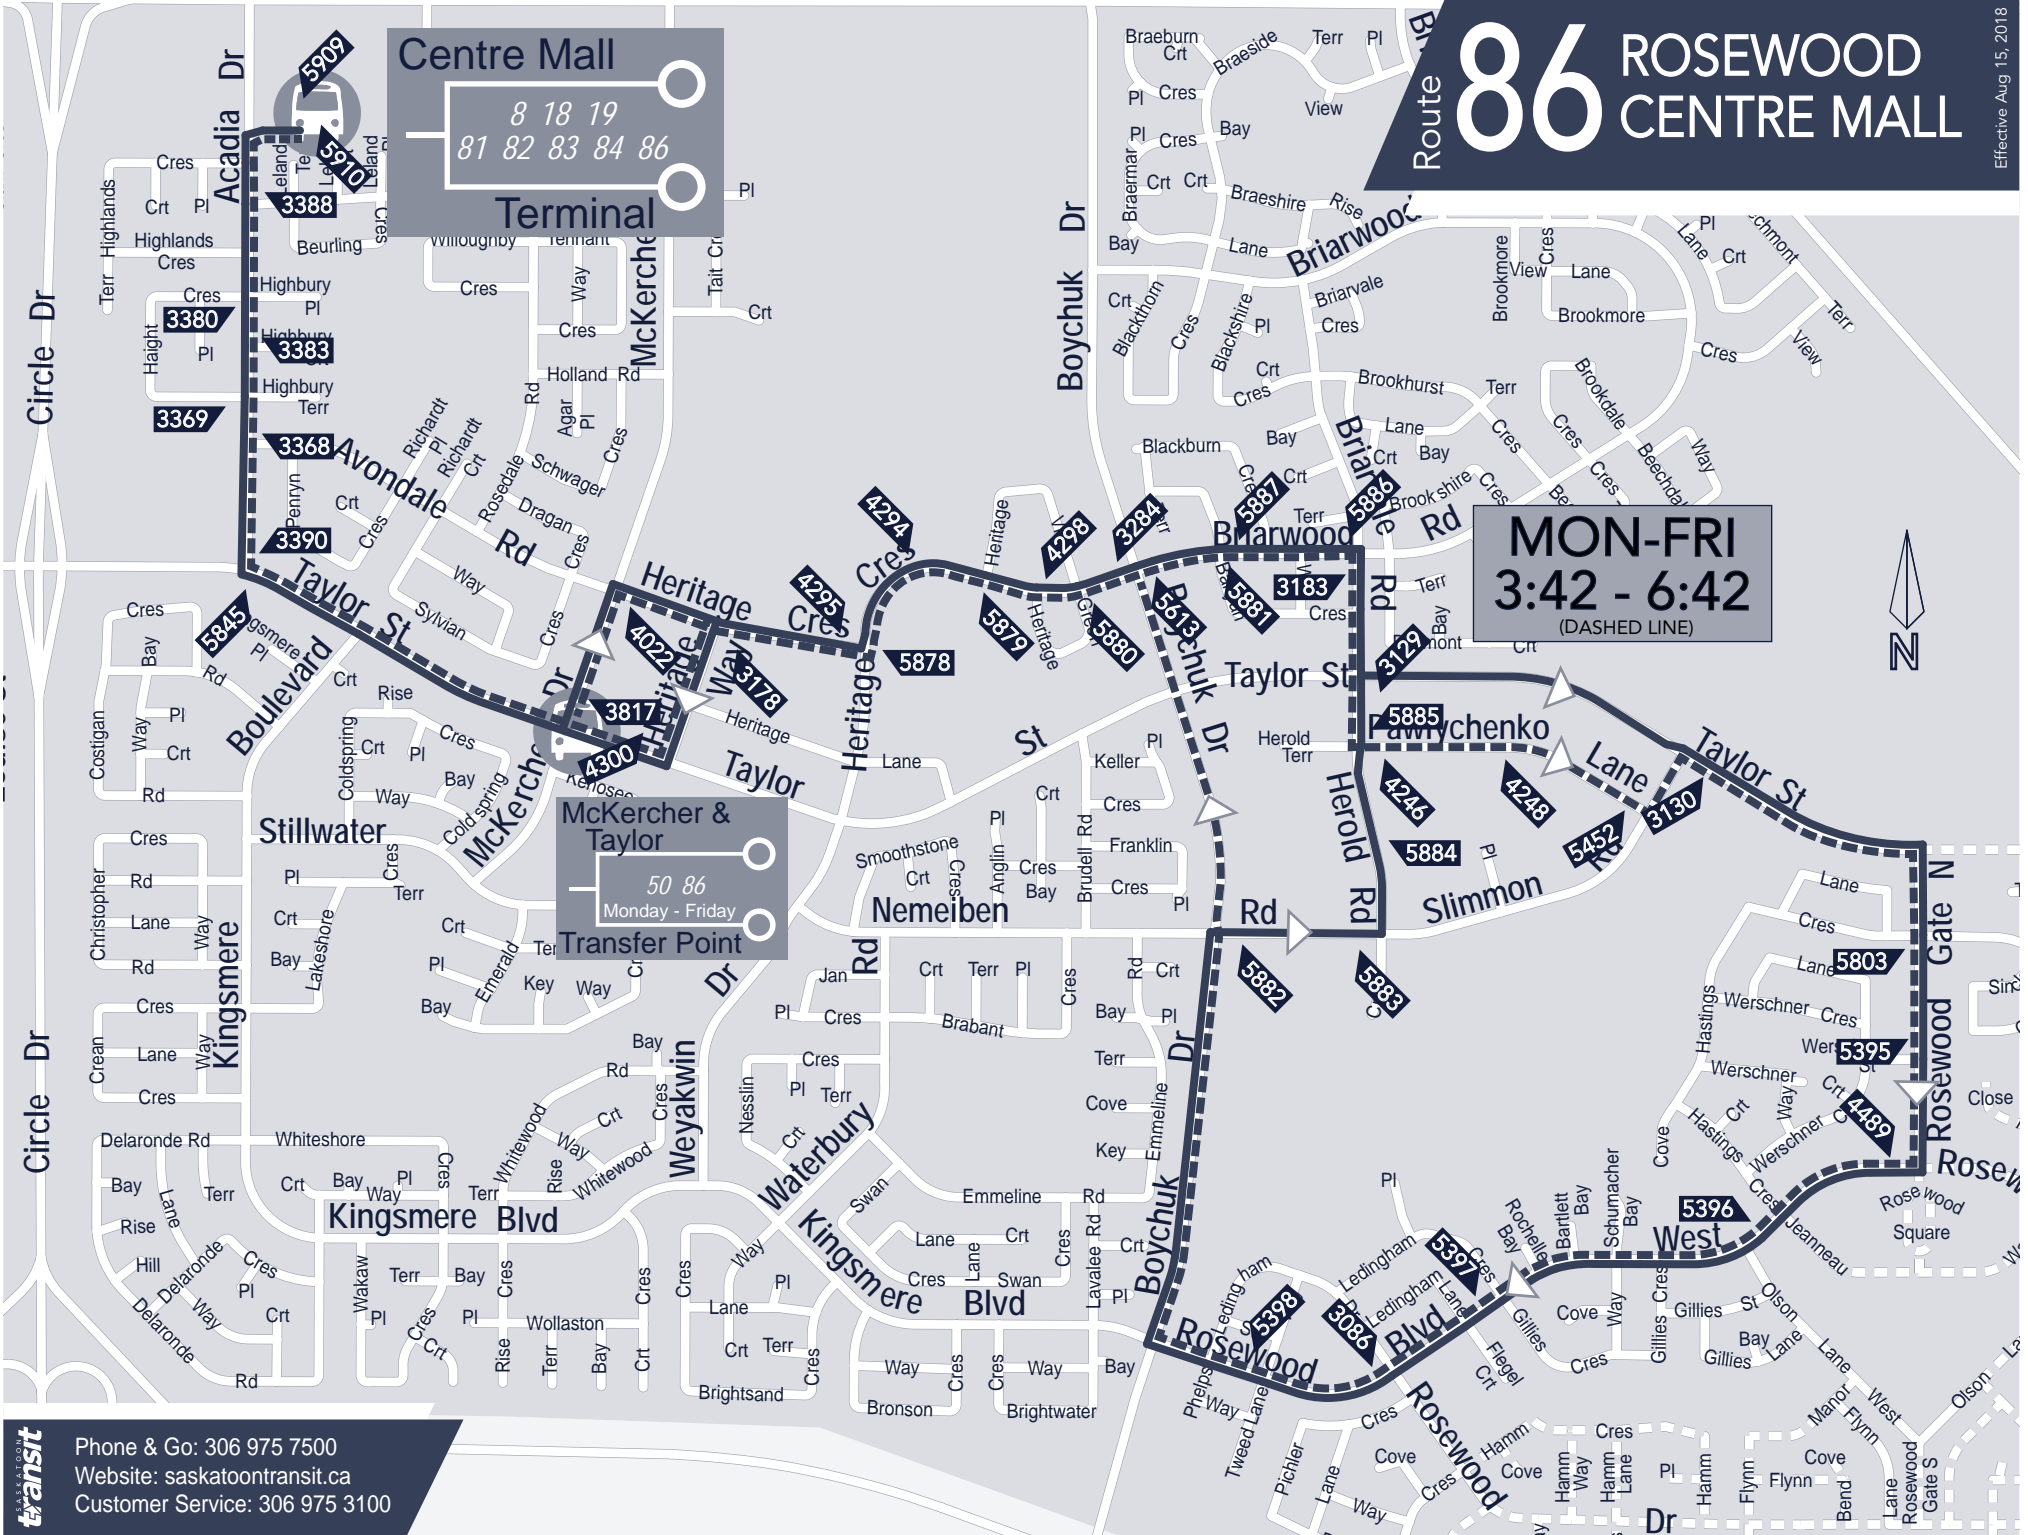

Route 86 ROSEWOOD CENTRE MALL

saskatoon transit
Phone & Go: 306 975 7500
Website: saskatoontransit.ca
Customer Service: 306 975 3100