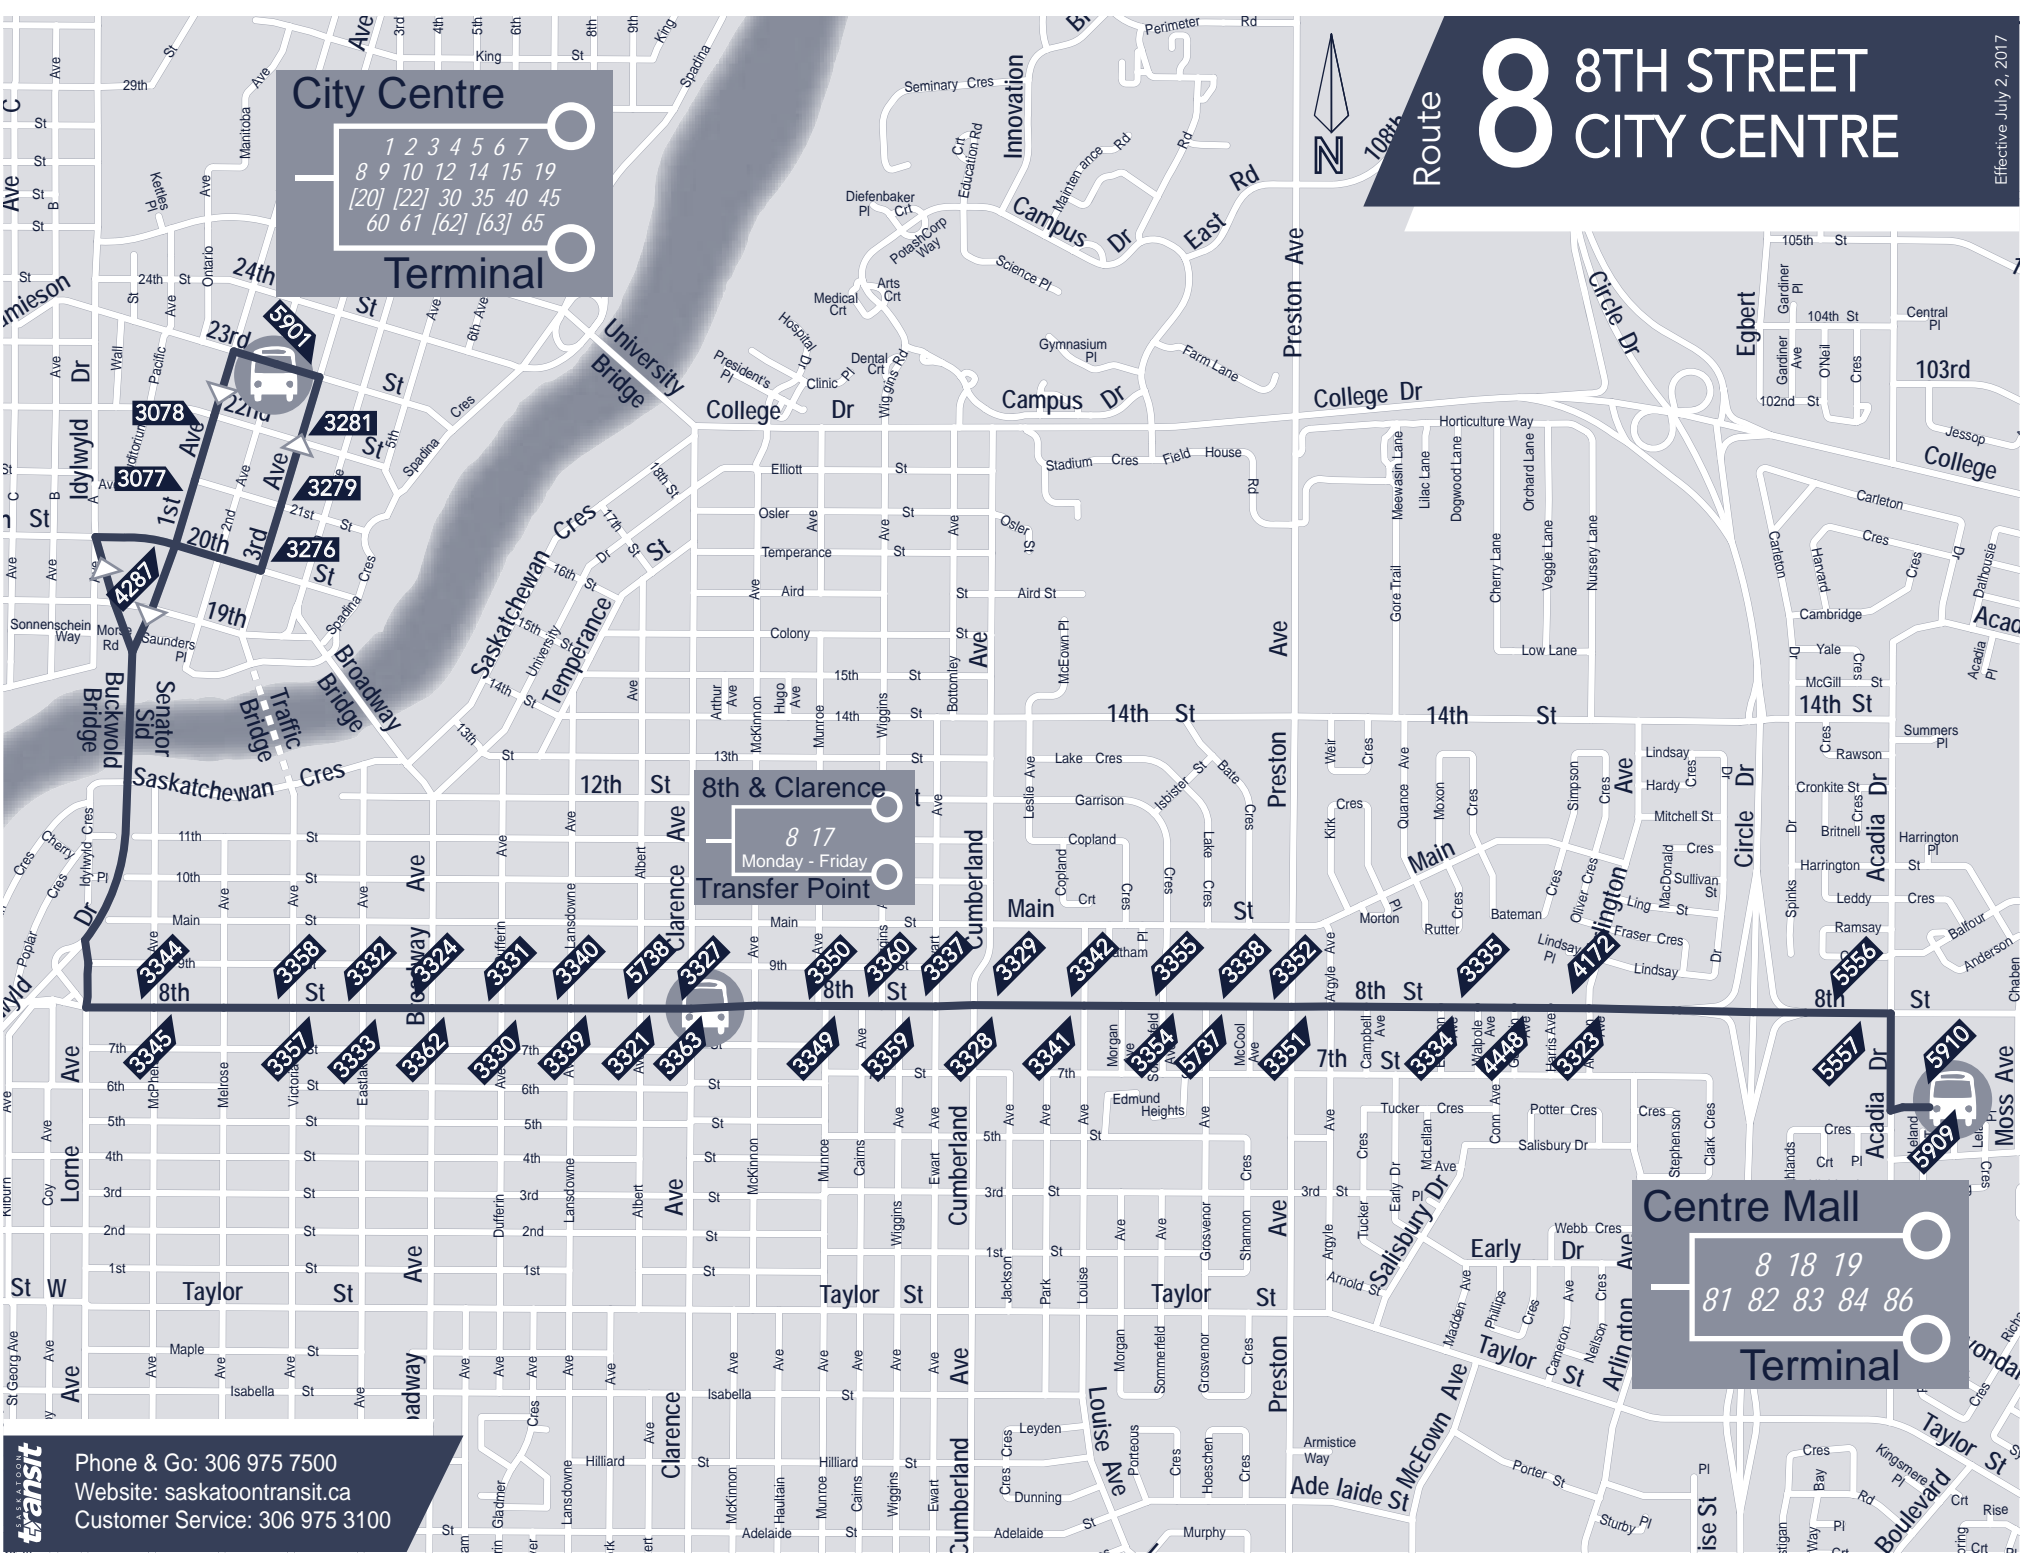

Route 8 8TH STREET CITY CENTRE

Effective July 2, 2017

City Centre

1 2 3 4 5 6 7
8 9 10 12 14 15 19
[20] [22] 30 35 40 45
60 61 [62] [63] 65

Terminal

8th & Clarence

8 17
Monday - Friday

Transfer Point

Centre Mall

8 18 19
81 82 83 84 86

Terminal

SASKATOON transit

Phone & Go: 306 975 7500
Website: saskatoontransit.ca
Customer Service: 306 975 3100