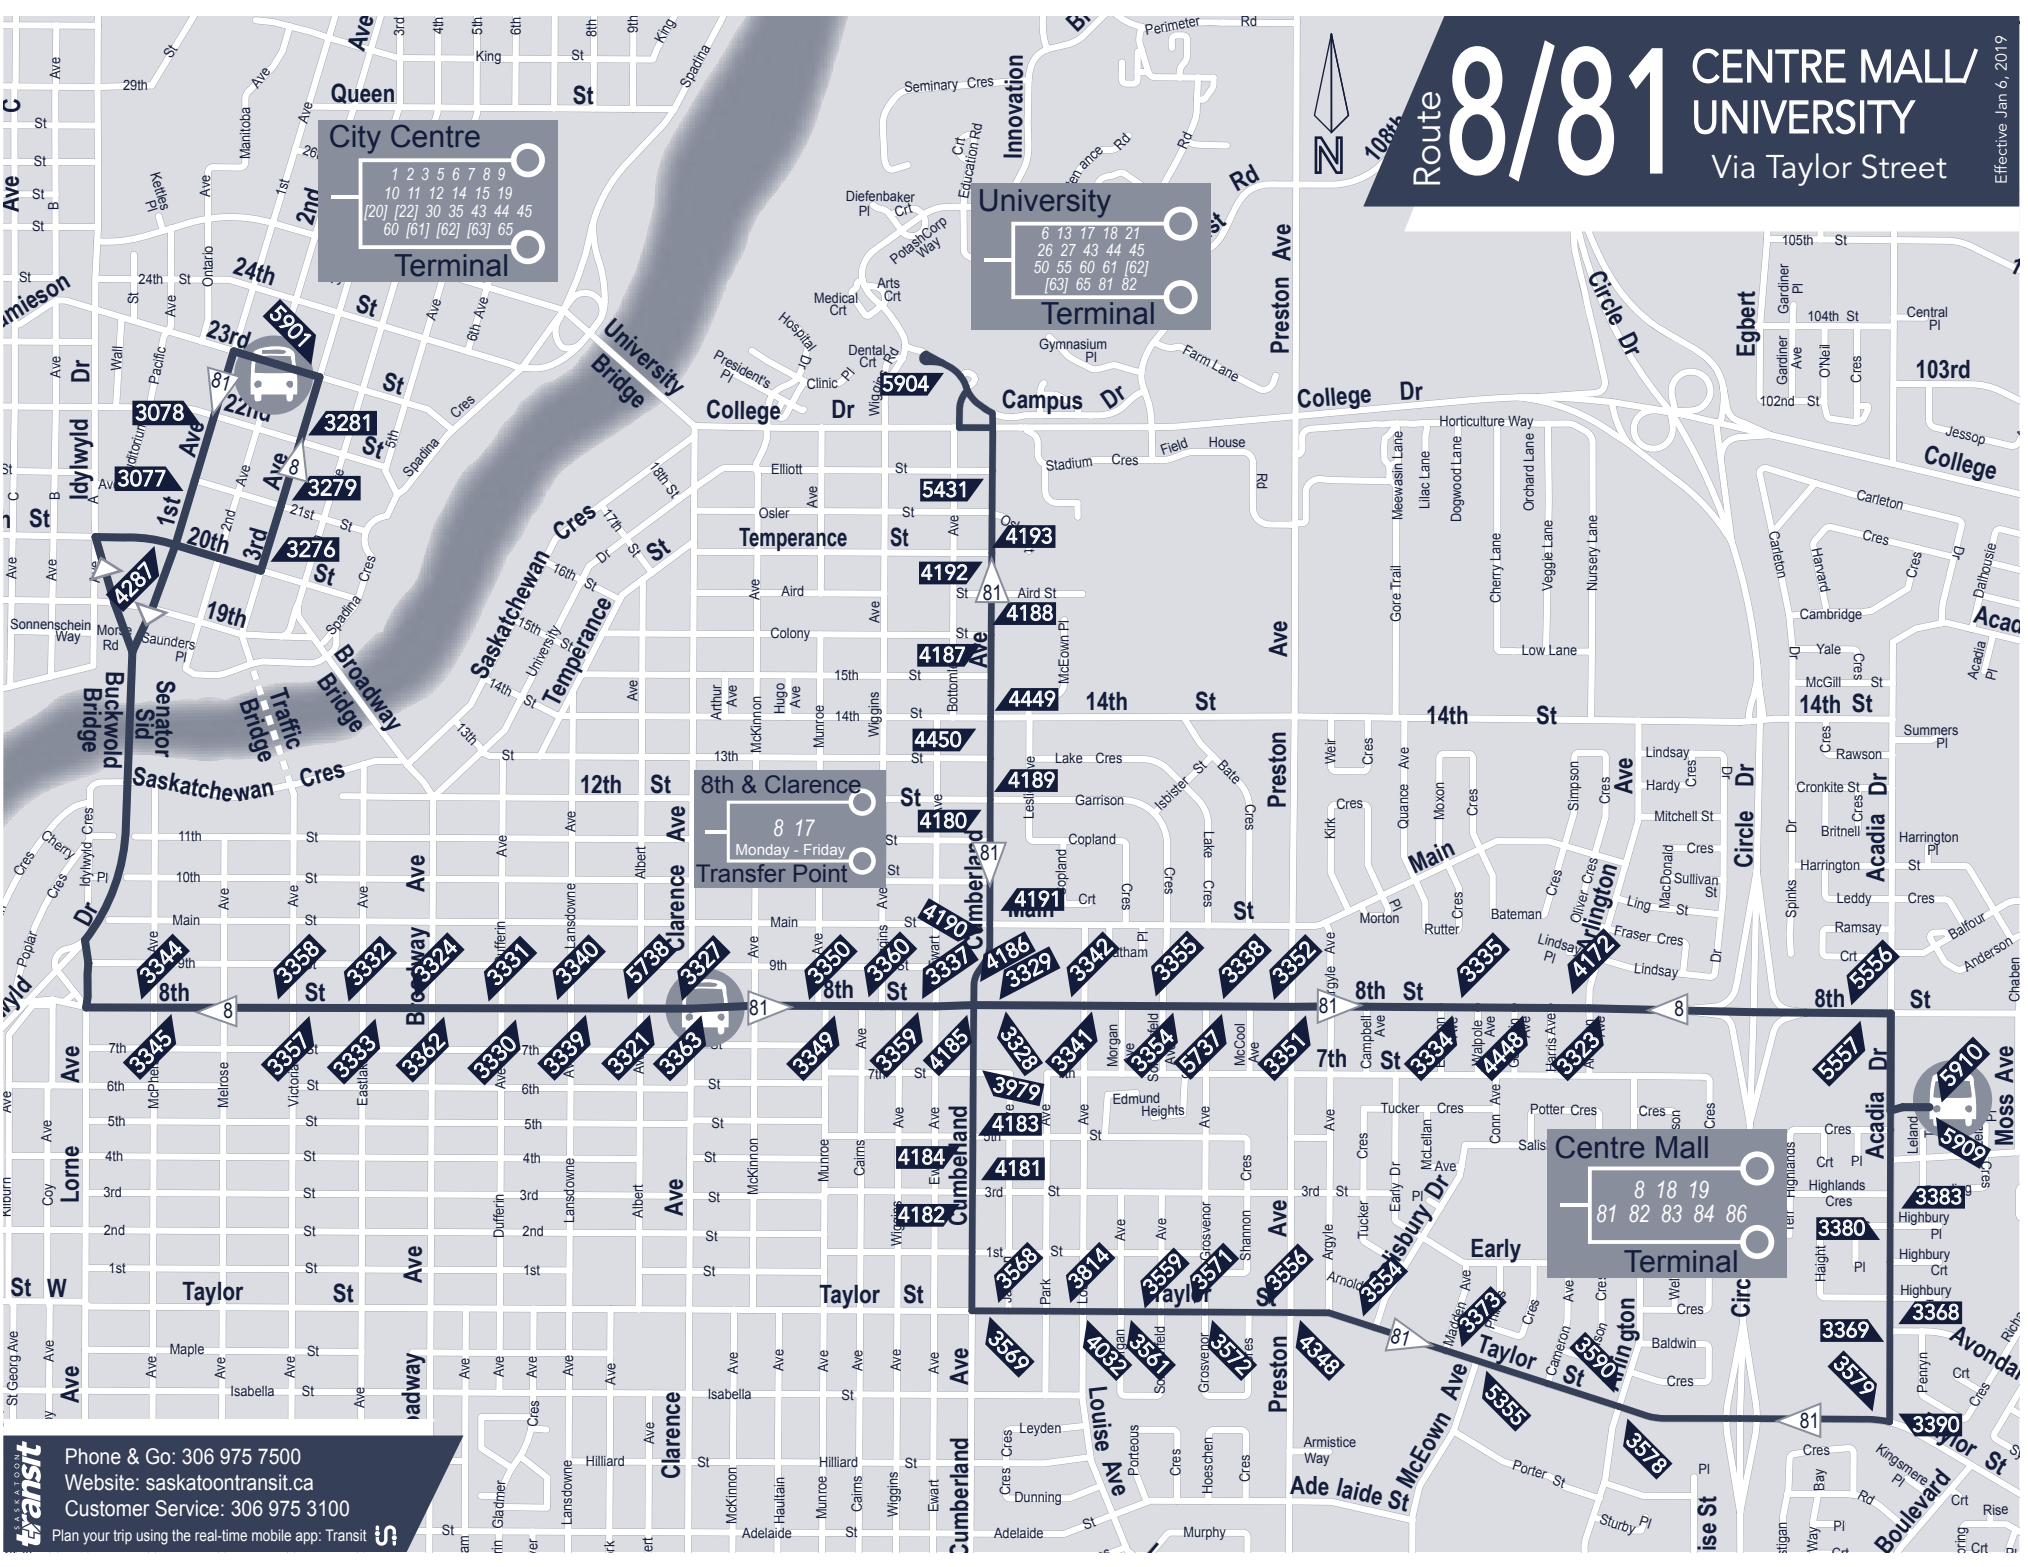

Route 8/81 CENTRE MALL/ UNIVERSITY

Via Taylor Street

Effective Jan 6, 2019

City Centre Terminal

1	2	3	6	7	8	9
10	11	12	14	15	19	
[20]	[22]	30	35	43	44	45
60	[61]	[62]	[63]	65		

University Terminal

6	13	17	18	21
26	27	43	44	45
50	55	60	61	[62]
[63]	65	81	82	

8 17 Transfer Point
Monday - Friday

Centre Mall Terminal

8	18	19
81	82	83
84	86	

saskatoon transit
Phone & Go: 306 975 7500
Website: saskatoontransit.ca
Customer Service: 306 975 3100
Plan your trip using the real-time mobile app: Transit