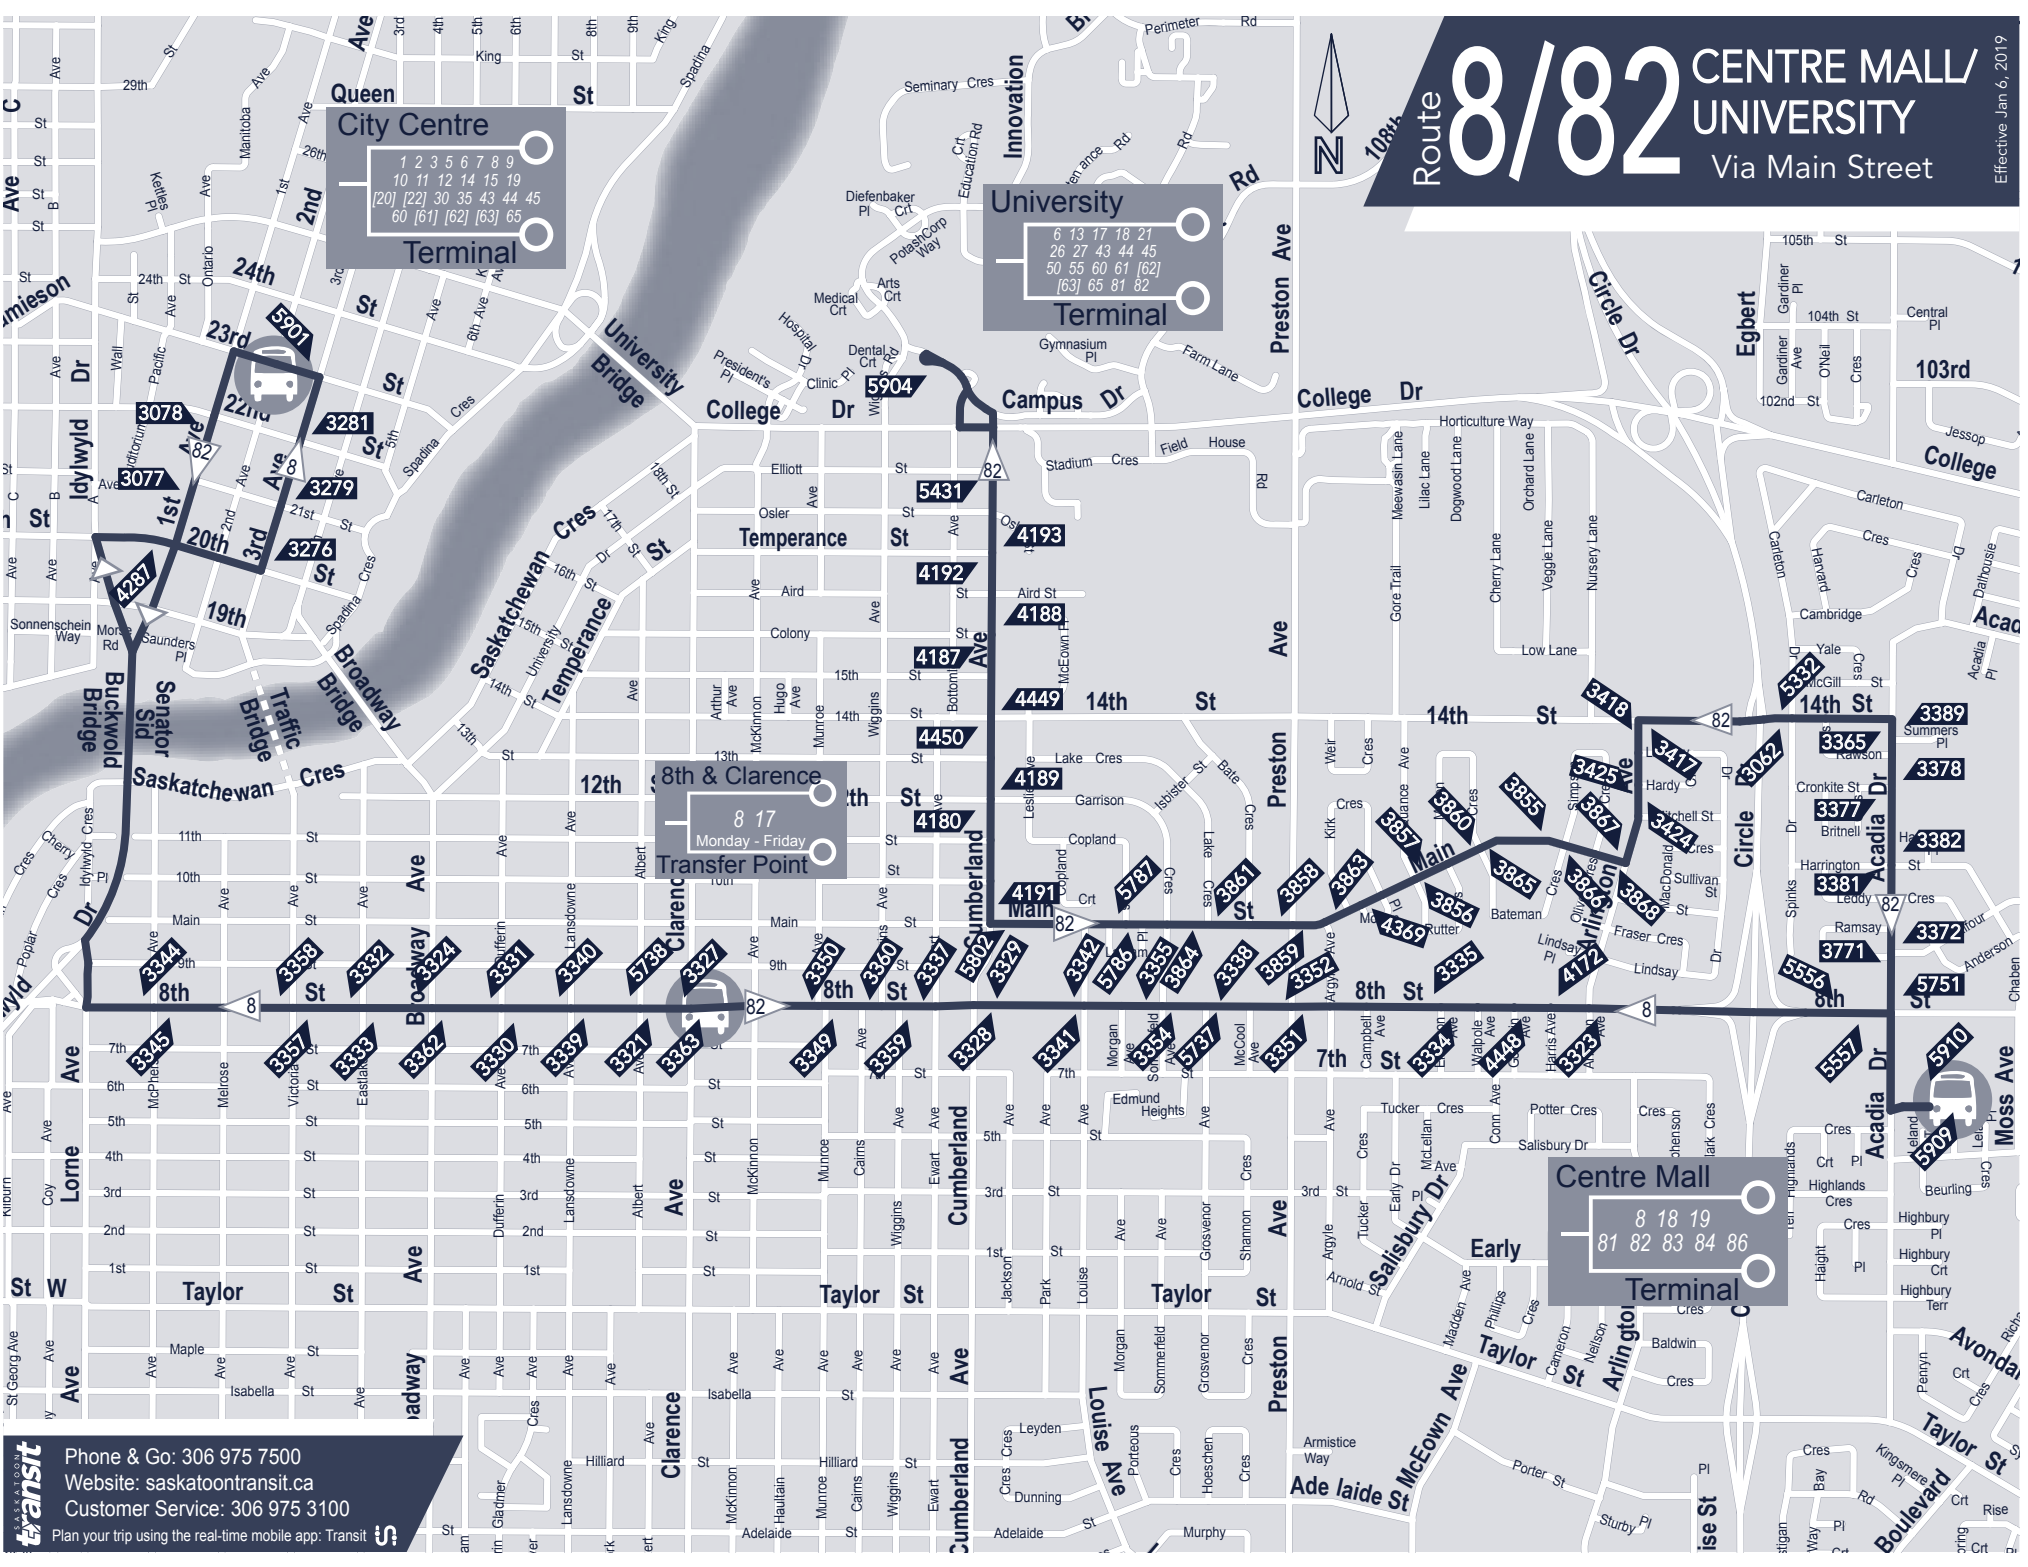

Route 8/82 CENTRE MALL/ UNIVERSITY

Via Main Street

Effective Jan 6, 2019

City Centre Terminal

1	2	3	5	6	7	8	9
10	11	12	14	15	19		
[20]	[22]	30	35	43	44	45	
60	[61]	[62]	[63]	65			

University Terminal

6	13	17	18	21
26	27	43	44	45
50	55	60	61	[62]
[63]	65	81	82	

8 17 Transfer Point
Monday - Friday

Centre Mall Terminal

8	18	19		
81	82	83	84	86

Saskatoon Transit
Phone & Go: 306 975 7500
Website: saskatoontransit.ca
Customer Service: 306 975 3100
Plan your trip using the real-time mobile app: Transit