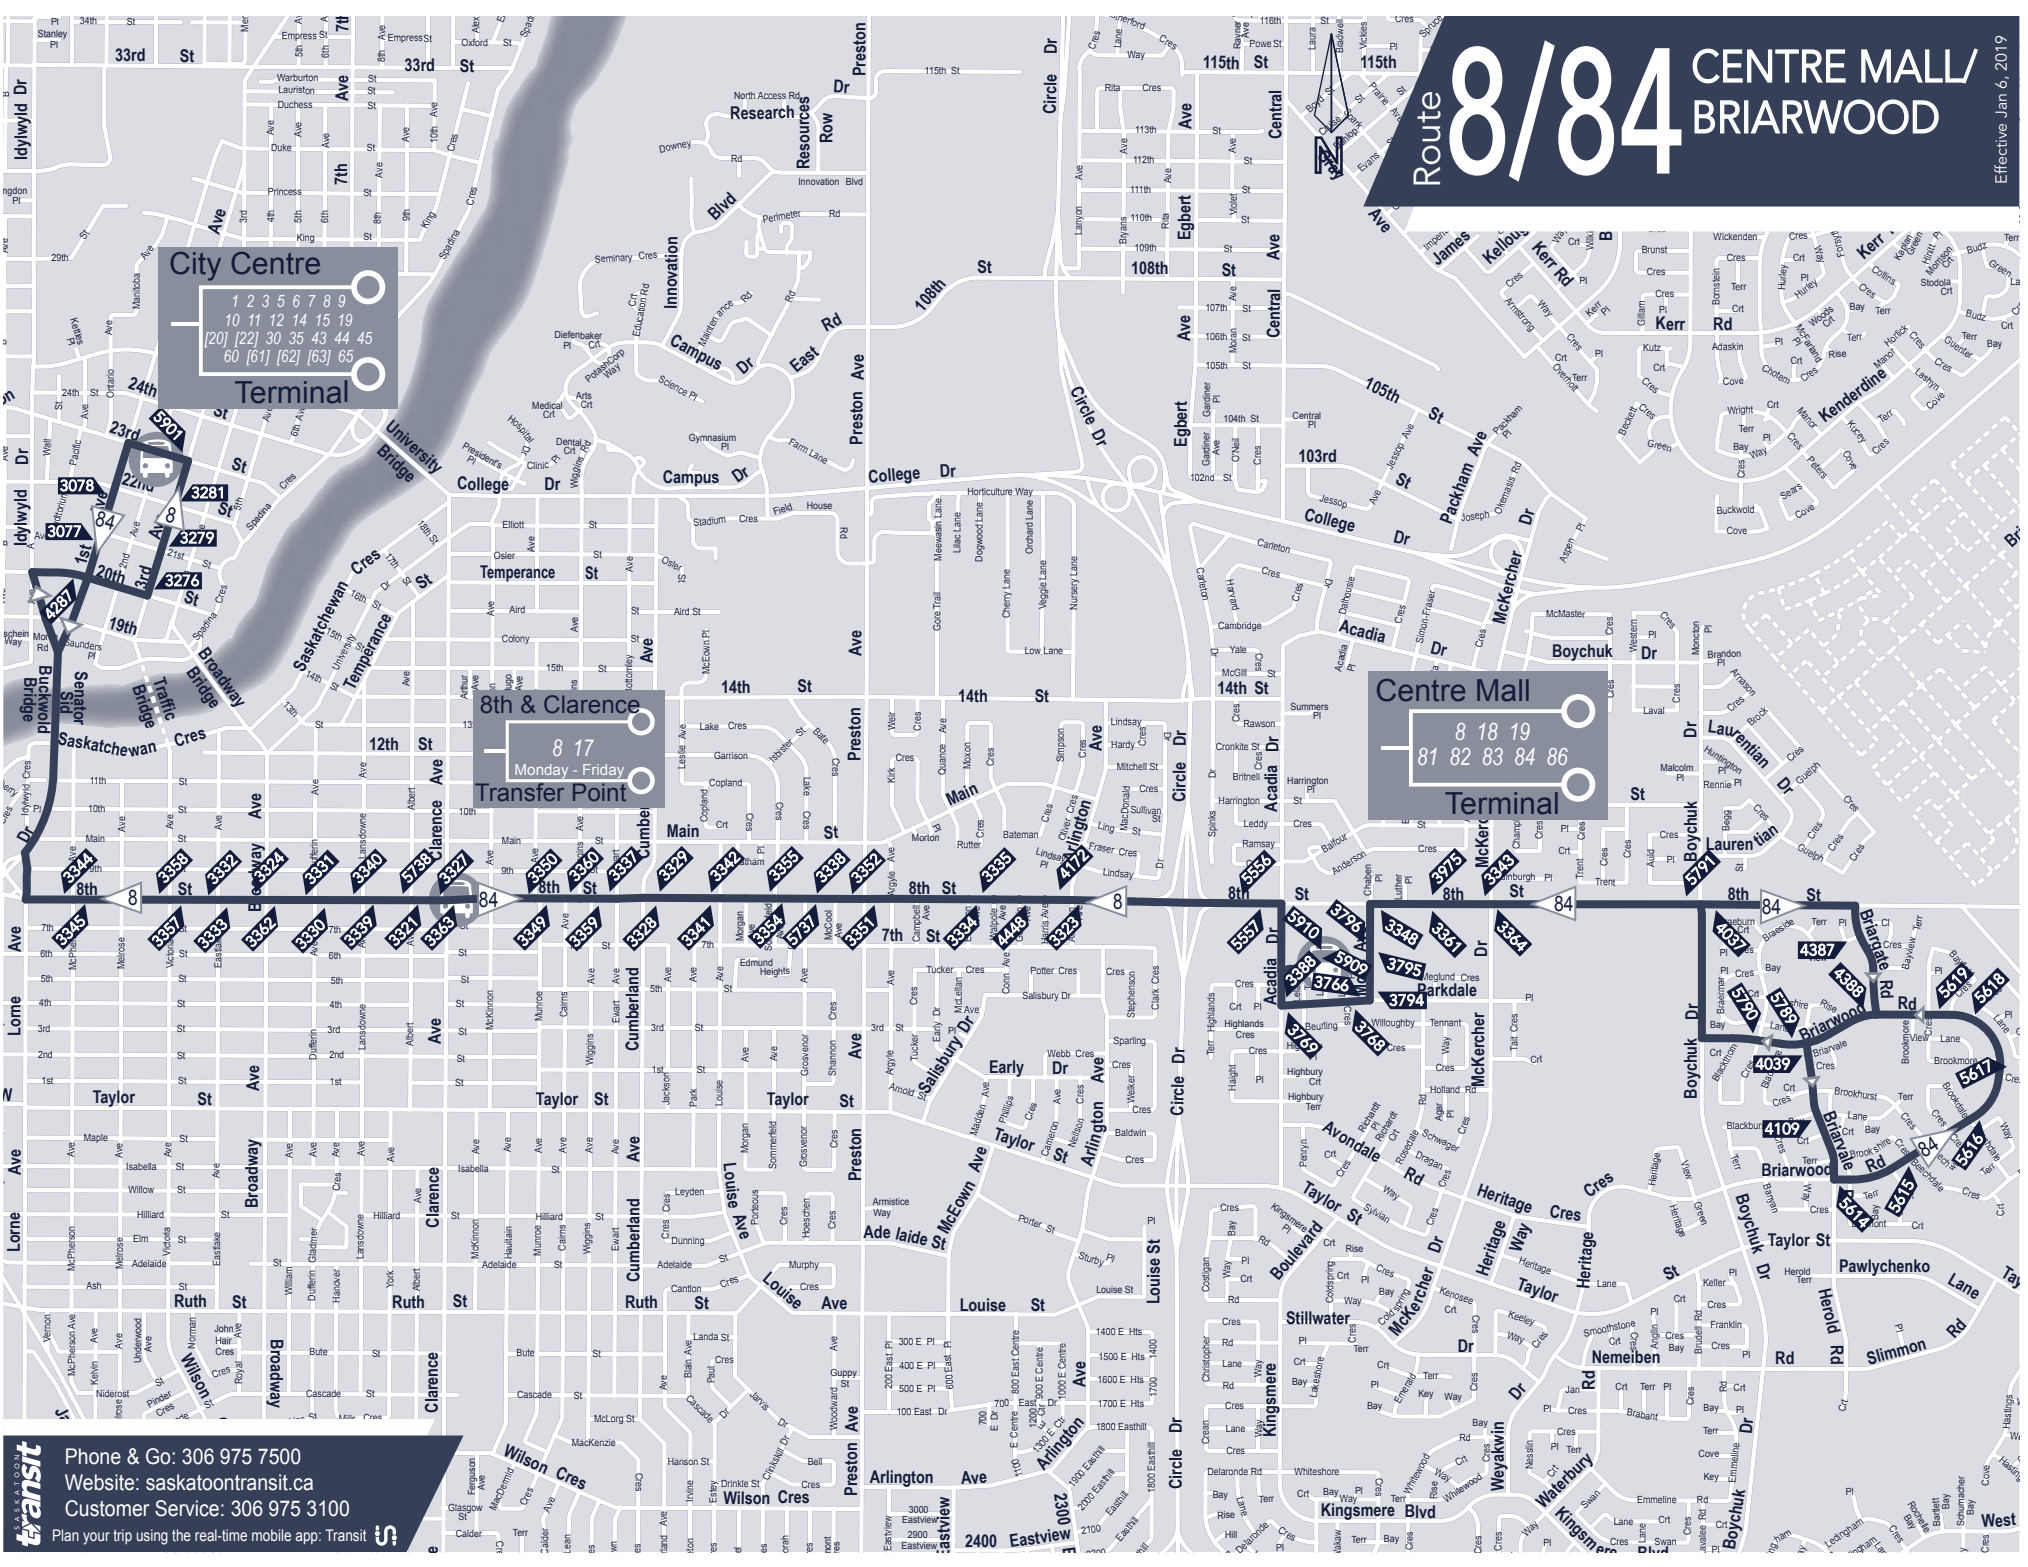

Route 8/84 CENTRE MALL/ BRIARWOOD

Effective Jan 6, 2019

City Centre Terminal

1	2	3	6	7	8	9
10	11	12	14	15	19	
[20]	[22]	30	35	43	44	45
60	[61]	[62]	[63]	65		

8th & Clarence Transfer Point

8 17
Monday - Friday

Centre Mall Terminal

8	18	19		
81	82	83	84	86

saskatoon transit

Phone & Go: 306 975 7500
Website: saskatoontransit.ca
Customer Service: 306 975 3100

Plan your trip using the real-time mobile app: Transit