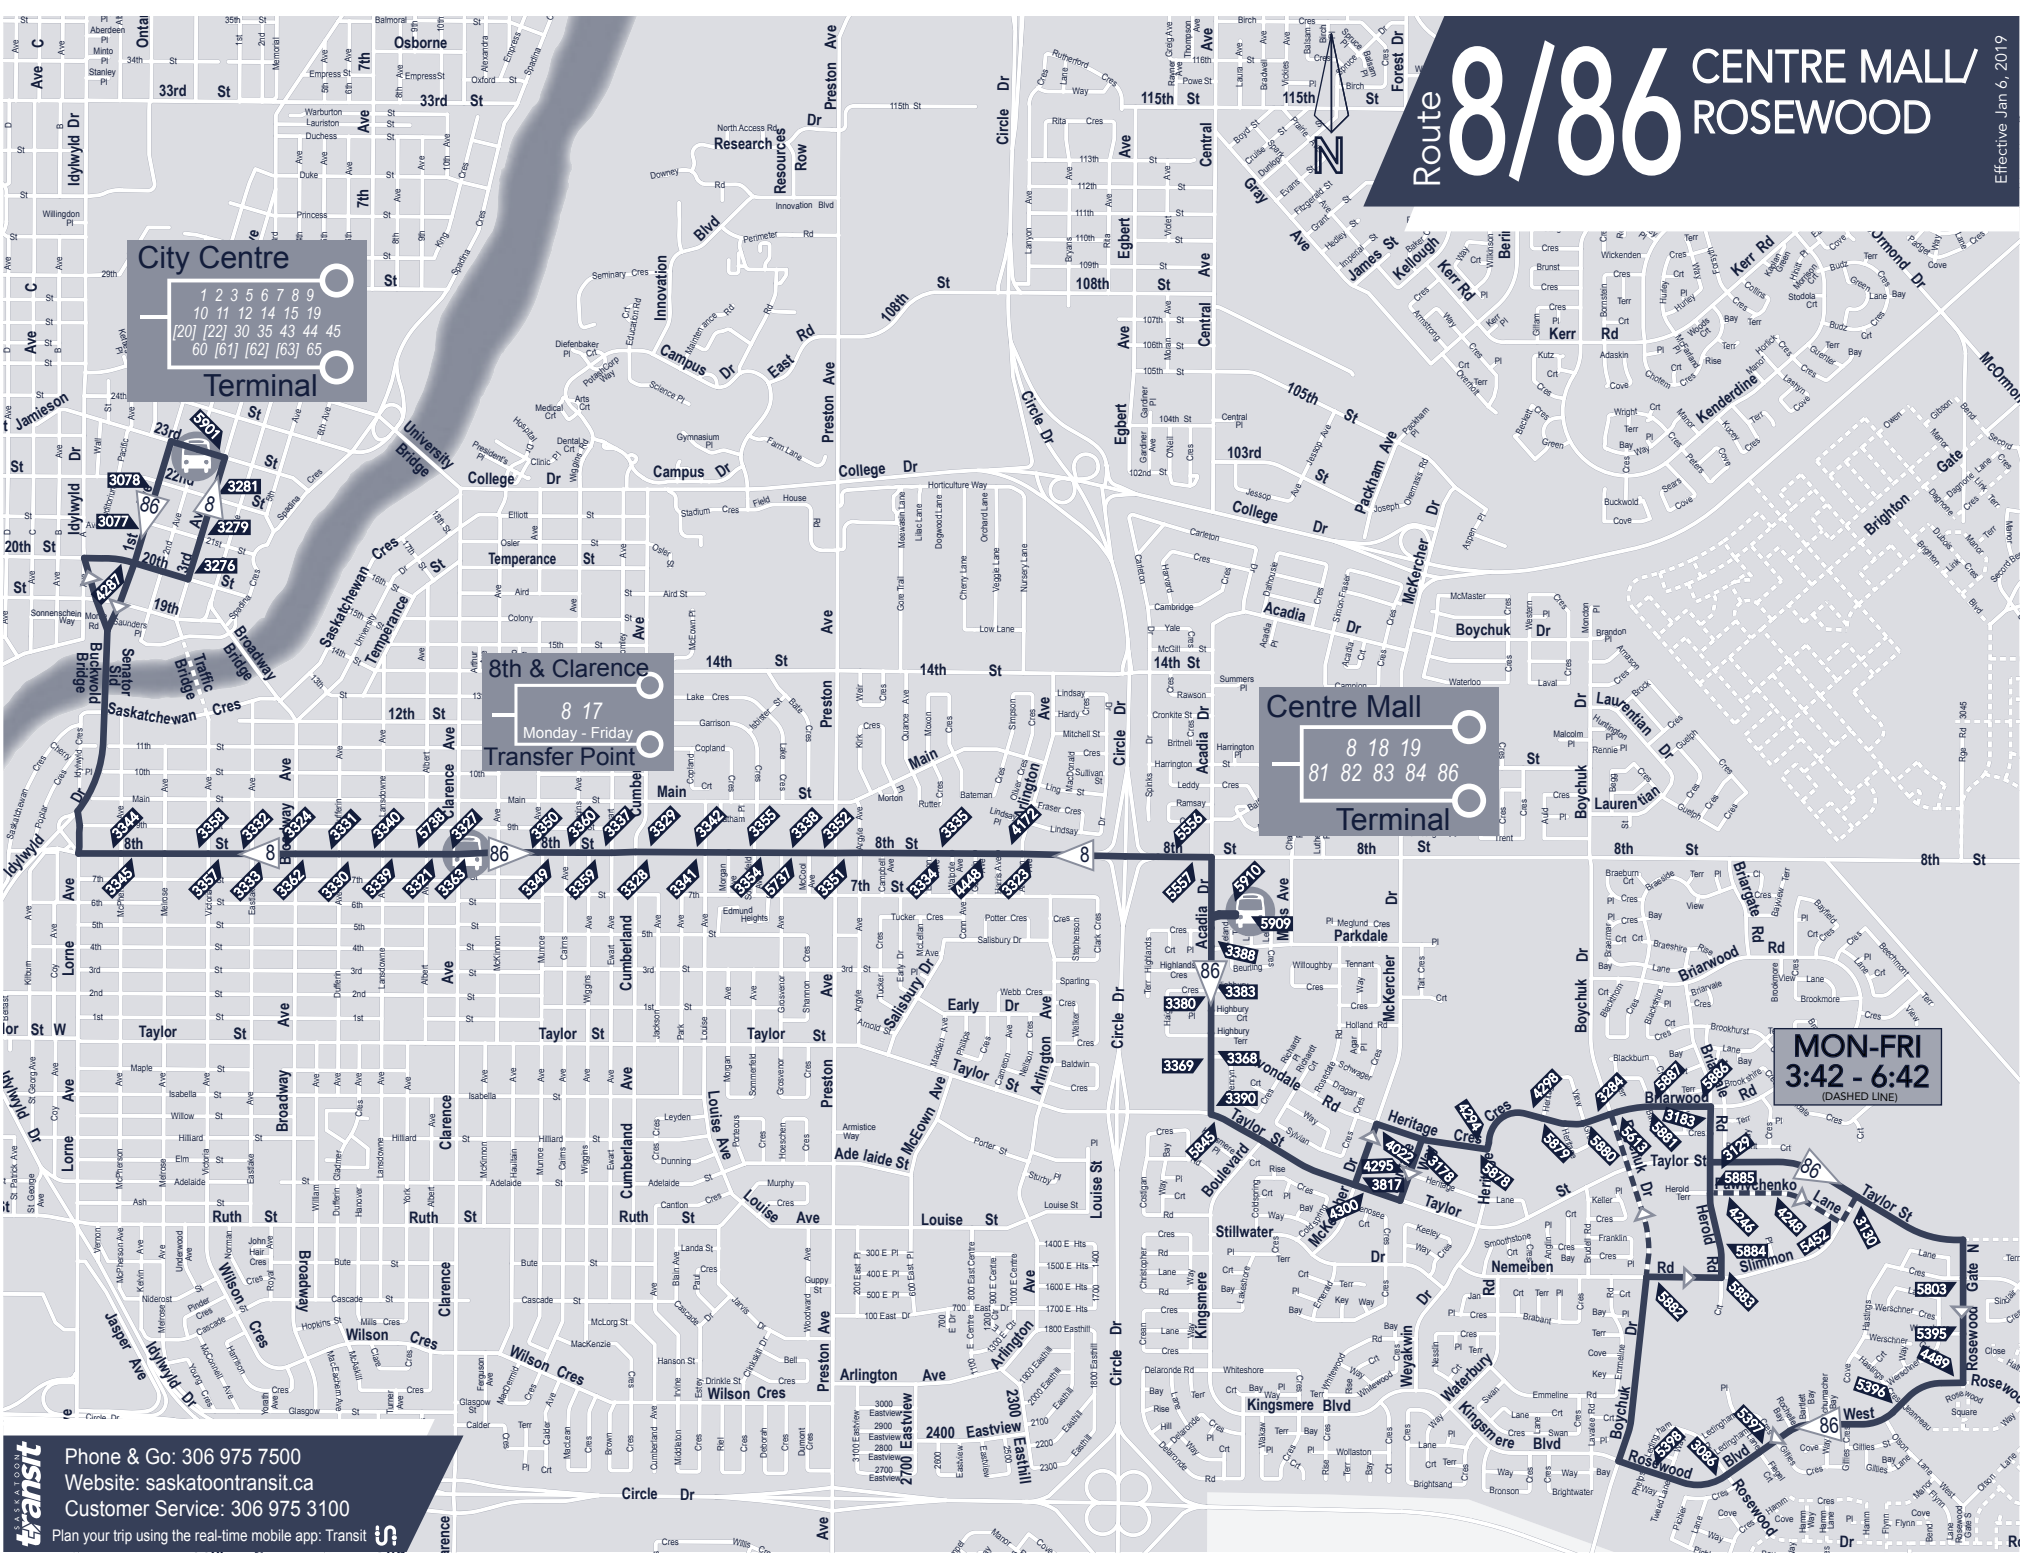

Route 8/86 CENTRE MALL/ROSEWOOD

Effective Jan 6, 2019

City Centre Terminal

1	2	3	6	7	8	9
10	11	12	14	15	19	
20	22	30	35	43	44	45
60	61	62	63	65		

8th & Clarence Transfer Point

8 17
Monday - Friday

Centre Mall Terminal

8	18	19			
81	82	83	84	86	

MON-FRI
3:42 - 6:42
(DASHED LINE)

saskatoon transit

Phone & Go: 306 975 7500
Website: saskatoontransit.ca
Customer Service: 306 975 3100

Plan your trip using the real-time mobile app: Transit