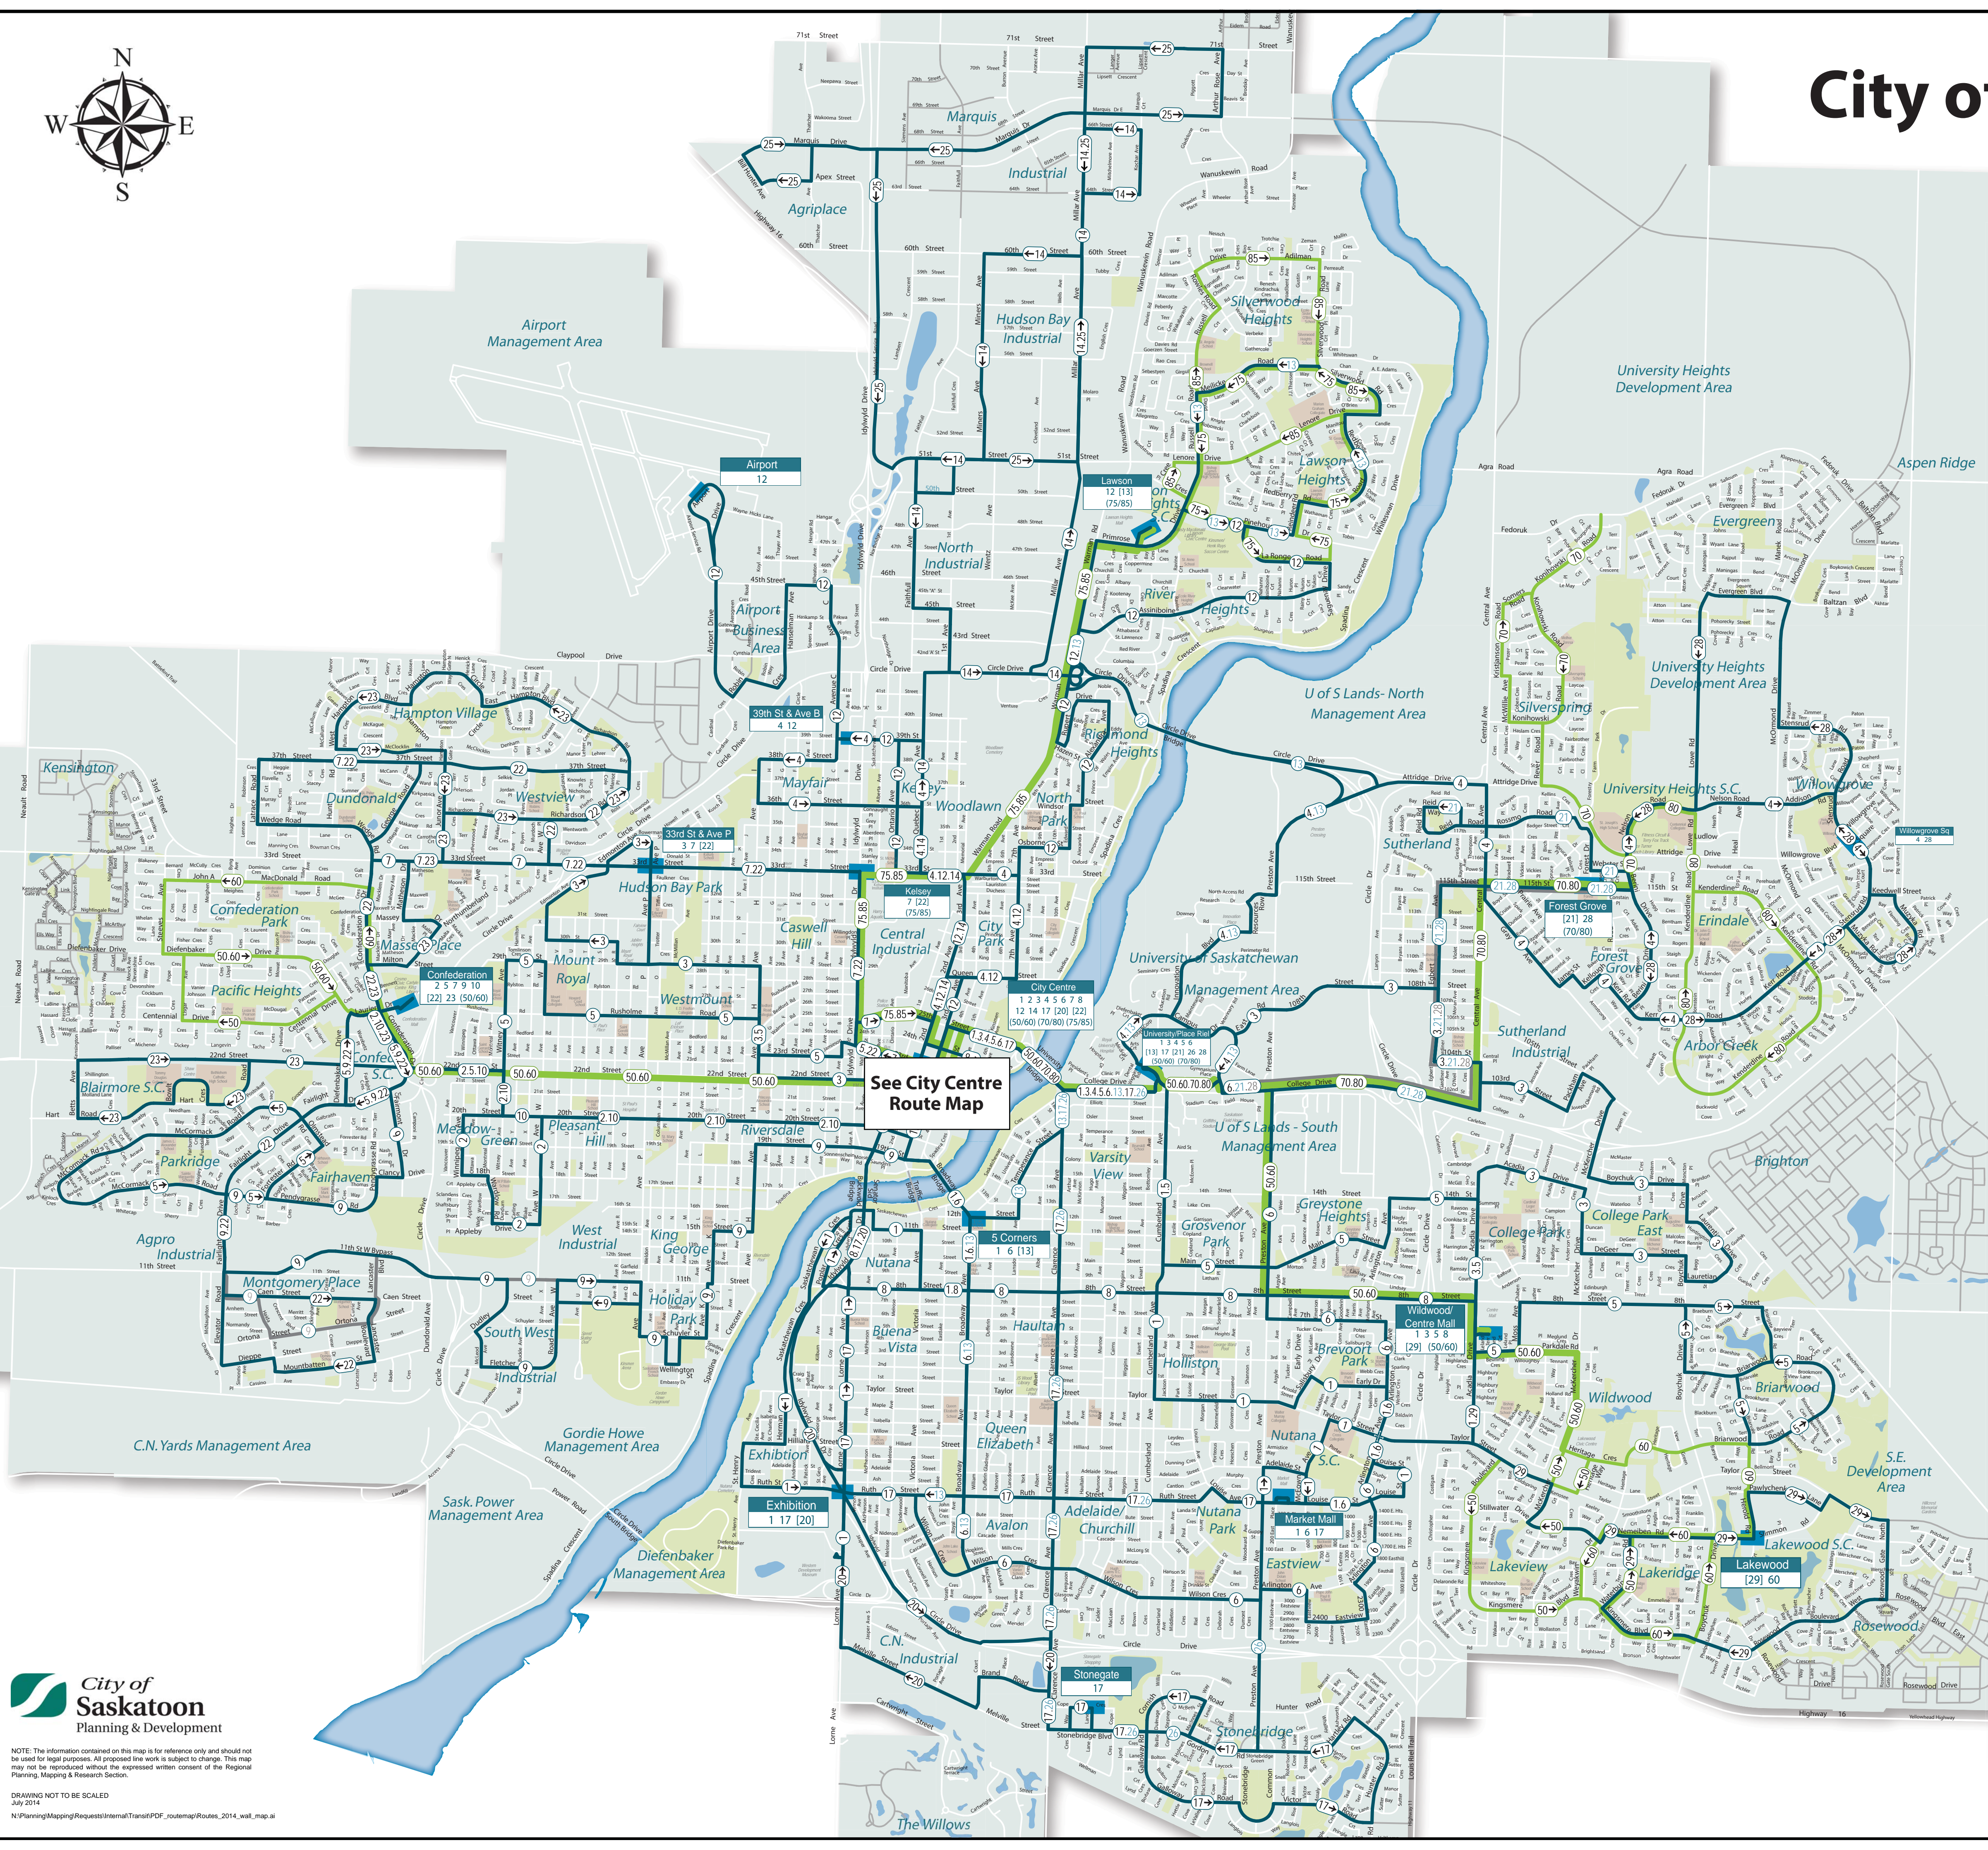

City of Saskatoon Transit Map

Effective June 29, 2014

SASKATOON transit

- 1 Wildwood/Exhibition (via City Centre)
- 2 Meadowgreen/City Centre
- 3 College Park/Hudson Bay Park
- 4 Willowgrove Sq/Mayfair
- 5 McCormack/Briarwood
- 6 Broadway/Market Mall (via City Centre)
- 7 Dundonald/City Centre
- 8 8th Street/City Centre
- 9 Riversdale/City Centre
- 10 Pleasant Hill/City Centre
- 12 Airport/River Heights
- 13 Lawson Heights/Broadway
- 14 North Industrial/City Centre (via Lorne Ave)
- 17 Stonebridge/Market Mall
- 20 South Industrial/City Centre (Monday-Friday)
- 21 University (Monday-Friday)
- 22 Montgomery/City Centre (via Confederation) (Monday-Friday)
- 23 Hampton Village/Blairmore
- 25 Credit Union Centre (Monday-Friday)
- 26 University (Monday-Friday)
- 28 Willowgrove/University (Monday-Friday)
- 29 Centre Mall/Rosewood (Monday-Friday)

DART

- 50 Lakeview/Pacific Heights
- 60 Lakeridge/Confederation
- 70 Silverspring/City Centre
- 75 Lawson Heights/City Centre
- 80 Kenderdine/City Centre
- 85 Silverwood/City Centre

LEGEND

- DART Trunk Route
- DART Branch Route
- Local Service Route
- 9 Peak Times
- 13 September - June Route
- [ ] Limited Service Route

*Route 20, 22, 25, 28 and 29 travel Monday to Friday only
*Route 9 and 28 differ at peak times
*Route 13, 21 & 26 run full schedule when School is in session
Please refer to the individual route schedules for details

Phone & Go: (306) 975-7500
Click & Go: transit.saskatoon.ca
Customer Service: (306) 975-3100